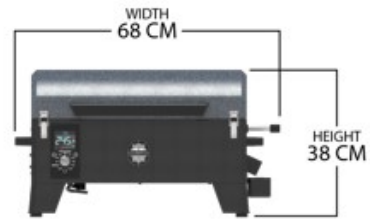

PB 150PPS

DEPTH
47 CM

WEIGHT
19.70 KG

OPEN DEPTH
52 CM