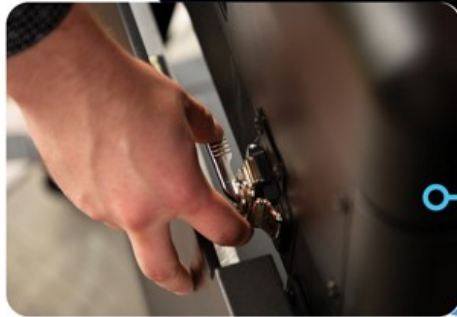

# PORTABLE PIT BOSS<sup>®</sup> ULTIMATE GRIDDLE SERIES

LIFT-OFF, CONVERTS TO  
A TABLE TOP GRIDDLE