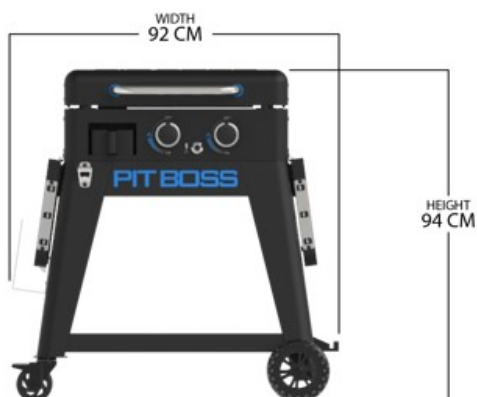

# PB2BGD2

DEPTH  
73 CM

WEIGHT  
47.40 KG

DEPTH w/ SHELF  
76 CM

COOK TOP  
58.7 CM x 46.3 CM