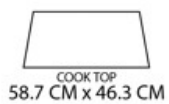

# PB2BGD2

DEPTH  
73 CM

WEIGHT  
47.40 KG

DEPTH w/ SHELF  
76 CM

COOK TOP  
58.7 CM x 46.3 CM