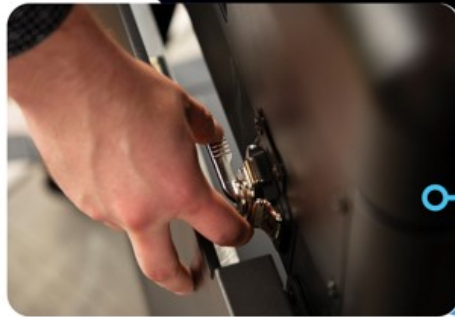

# PORTABLE PIT BOSS® ULTIMATE GRIDDLE SERIES

LIFT-OFF, CONVERTS TO  
A TABLE TOP GRIDDLE