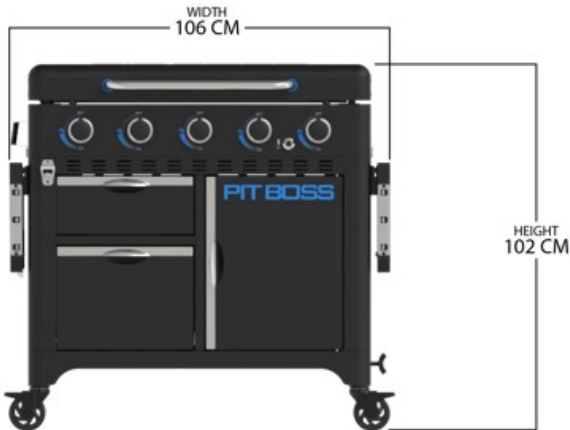

PB5BGD2

DEPTH
67 CM

WEIGHT
72.00 KG

DEPTH w/ SHELF
75 CM

COOK TOP
90.2 CM x 46.3 CM