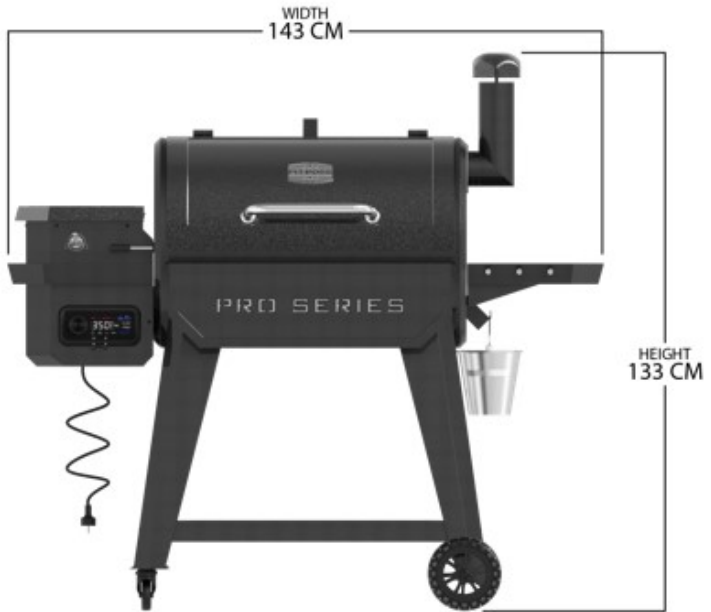

PB850PS2

DEPTH
73 CM

WEIGHT
73.00 KG

DEPTH w/SHELF
81 CM

TOP GRID
75.3 CM x 22 CM

MAIN GRID
75.3 CM x 50.8 CM