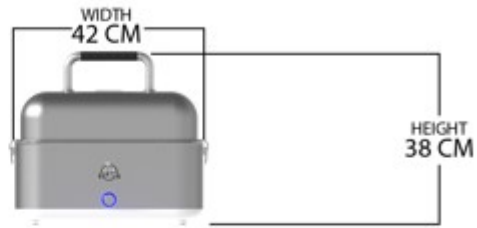

DEPTH
32 CM

WEIGHT
6.30 KG

MAIN GRID
39 CM x 28 CM