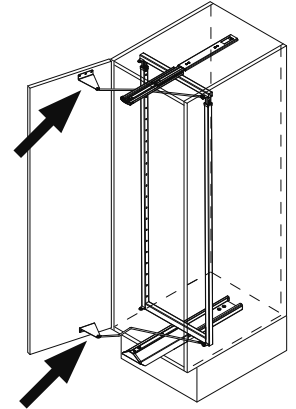

Fitting	RAL 9006 silver, clear finish
Baskets	chrome, RAL 9006 silver, clear finish
Load	slide 75 kg

We reserve the right to make technical changes and to improve product specifications.

Please note: The cabinet must be securely fastened to the wall to prevent it from tilting. Appropriate fixing material is not supplied with the purchased parts package.

1

A

2

B

6

C

	X
K 300	41
K 400	78
K 450	80
K 500	96
K 600	133

mm