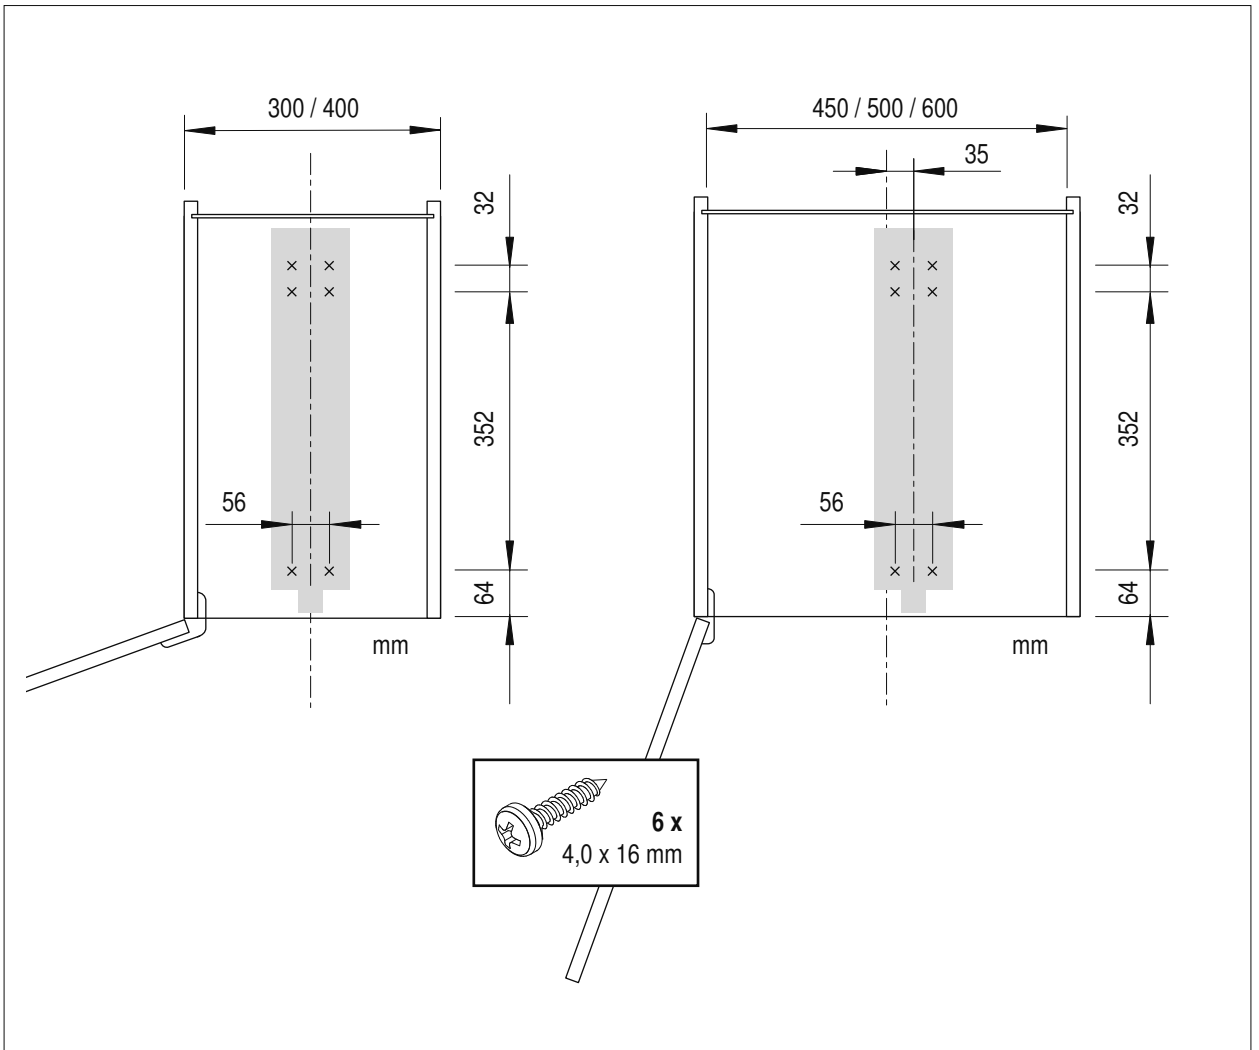

VS TAL Gate / N

Installation dimensions

Heights

VSA 1	650 mm - 950 mm	(2 baskets)
VSA 2	950 mm - 1200 mm	(3 baskets)
VSA 3	1200 mm - 1450 mm	(4 baskets)
VSA 4	1450 mm - 1700 mm	(4 baskets)
VSA 5	1700 mm - 1950 mm	(5 baskets)
VSA 6	1900 mm - 2140 mm	(5 baskets)

Fitting	RAL 9006 silver, clear finish
Baskets	chrome, RAL 9006 silver, clear finish
Load	slide 75 kg

We reserve the right to make technical changes and to improve product specifications.

Please note: The cabinet must be securely fastened to the wall to prevent it from tilting. Appropriate fixing material is not supplied with the purchased parts package.

1

A

2

B

6

C

	X
K 300	41
K 400	78
K 450	80
K 500	96
K 600	133

mm