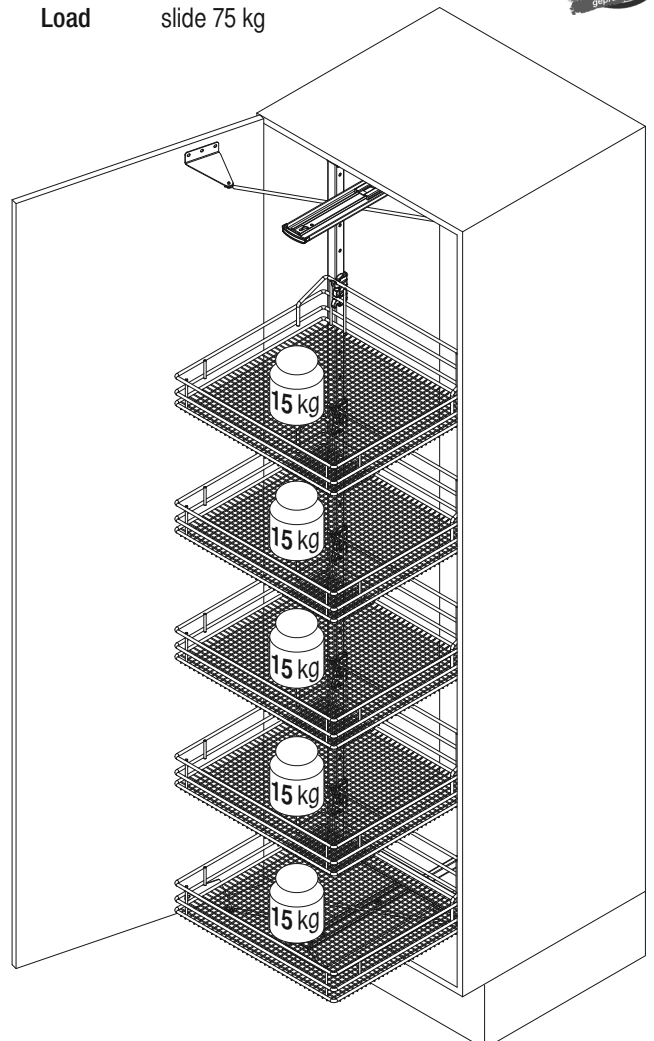

Basket dimensions

Cabinet	Basket width	Basket depth	Basket height	
			Classic Saphir	Premea Premea Artline
300	230	420	75/115	84/124
400	330	420	75/115	84/124
450	350	395	75/115	84/124
500	400	395	75/115	84/124
600	500	395	75/115	84/124

Fitting	RAL 9006 silver, clear finish
Baskets	chrome, RAL 9006 silver, clear finish
Load	slide 75 kg

We reserve the right to make technical changes and to improve product specifications.

Please note: The cabinet must be securely fastened to the wall to prevent it from tilting. Appropriate fixing material is not supplied with the purchased parts package.