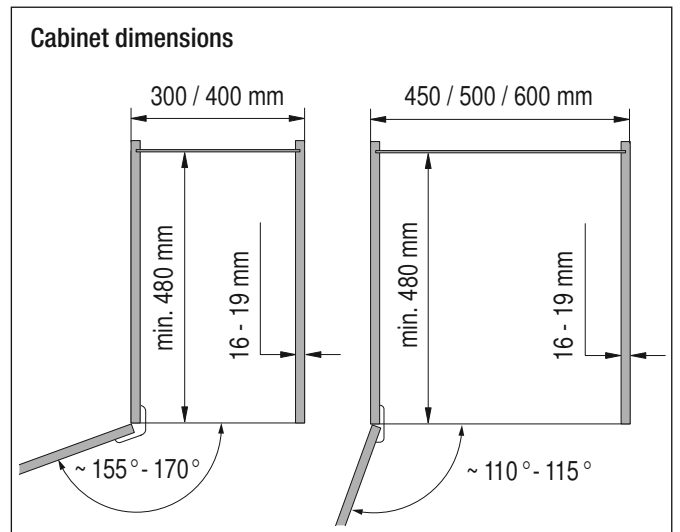

VS TAL Gate / N

Installation dimensions

Heights

VSA 1	650 mm - 950 mm	(2 baskets)
VSA 2	950 mm - 1200 mm	(3 baskets)
VSA 3	1200 mm - 1450 mm	(4 baskets)
VSA 4	1450 mm - 1700 mm	(4 baskets)
VSA 5	1700 mm - 1950 mm	(5 baskets)
VSA 6	1900 mm - 2140 mm	(5 baskets)

Basket dimensions

Cabinet	Basket width	Basket depth	Basket height	
			Classic Saphir	Premea Premea Artline
300	230	420	75/115	84/124
400	330	420	75/115	84/124
450	350	395	75/115	84/124
500	400	395	75/115	84/124
600	500	395	75/115	84/124

Basket variants

K 300 / 400

K 450 / 500 / 600

Premea

Premea Artline

Finish

Fitting	RAL 9006 silver, clear finish
Baskets	chrome, RAL 9006 silver, clear finish
Load	slide 75 kg

We reserve the right to make technical changes and to improve product specifications.

Please note: The cabinet must be securely fastened to the wall to prevent it from tilting. Appropriate fixing material is not supplied with the purchased parts package.