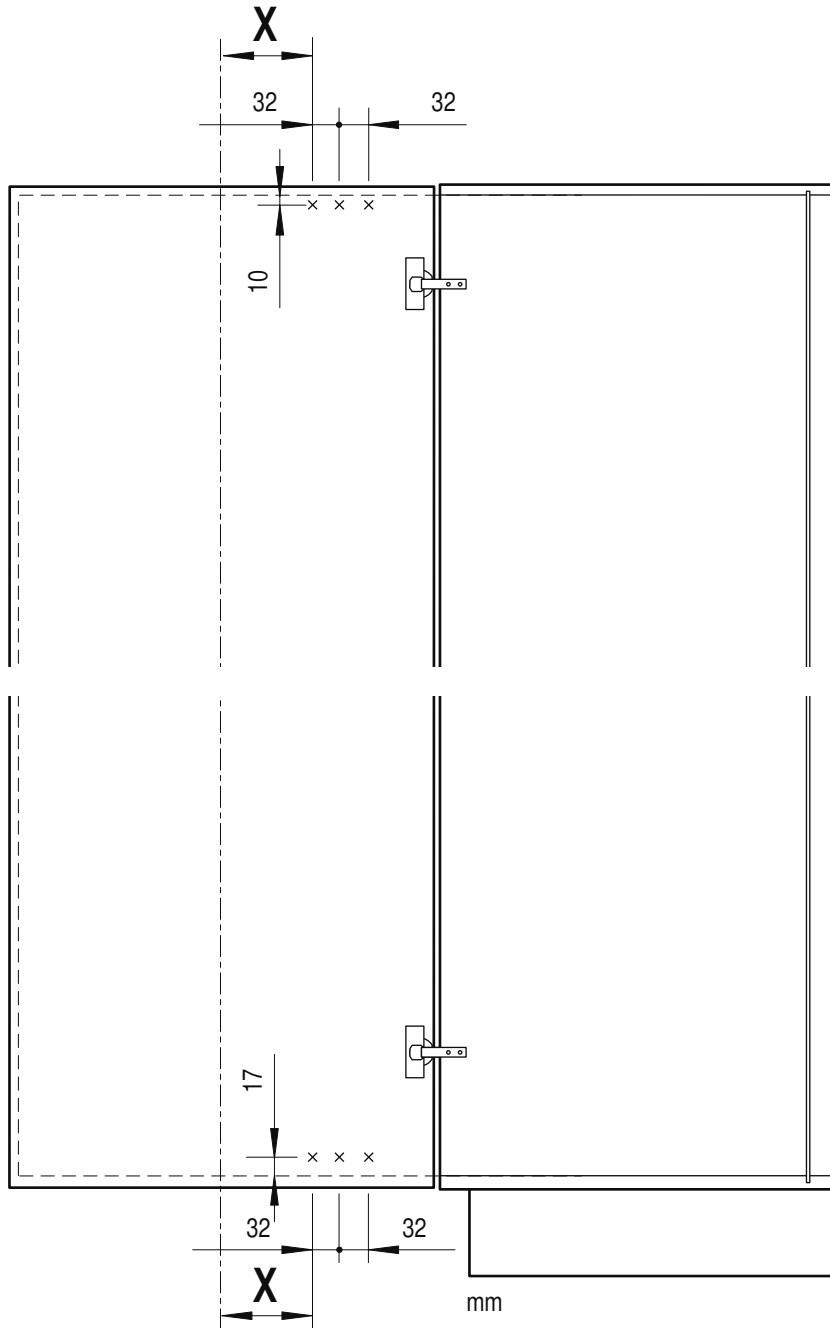

VS TAL Gate / N

Installation dimensions

Heights

VSA 1	650 mm - 950 mm	(2 baskets)
VSA 2	950 mm - 1200 mm	(3 baskets)
VSA 3	1200 mm - 1450 mm	(4 baskets)
VSA 4	1450 mm - 1700 mm	(4 baskets)
VSA 5	1700 mm - 1950 mm	(5 baskets)
VSA 6	1900 mm - 2140 mm	(5 baskets)

Basket dimensions

Cabinet	Basket width	Basket depth	Basket height	
			Classic Saphir	Premea Premea Artline
300	230	420	75/115	84/124
400	330	420	75/115	84/124
450	350	395	75/115	84/124
500	400	395	75/115	84/124
600	500	395	75/115	84/124

Fitting	RAL 9006 silver, clear finish
Baskets	chrome, RAL 9006 silver, clear finish
Load	slide 75 kg

We reserve the right to make technical changes and to improve product specifications.

Please note: The cabinet must be securely fastened to the wall to prevent it from tilting. Appropriate fixing material is not supplied with the purchased parts package.

1

A

2

B

6

C

	X
K 300	41
K 400	78
K 450	80
K 500	96
K 600	133

mm