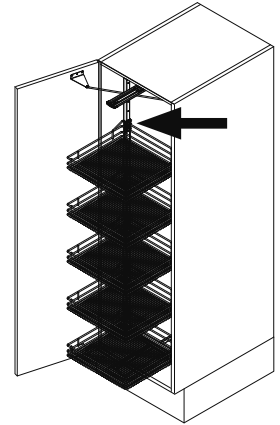

Fitting	RAL 9006 silver, clear finish
Baskets	chrome, RAL 9006 silver, clear finish
Load	slide 75 kg

We reserve the right to make technical changes and to improve product specifications.

Please note: The cabinet must be securely fastened to the wall to prevent it from tilting. Appropriate fixing material is not supplied with the purchased parts package.

5

5.1

5.2

5.3

6

↓

C

7

1

A

2

B

6

C

	X
K 300	41
K 400	78
K 450	80
K 500	96
K 600	133

mm