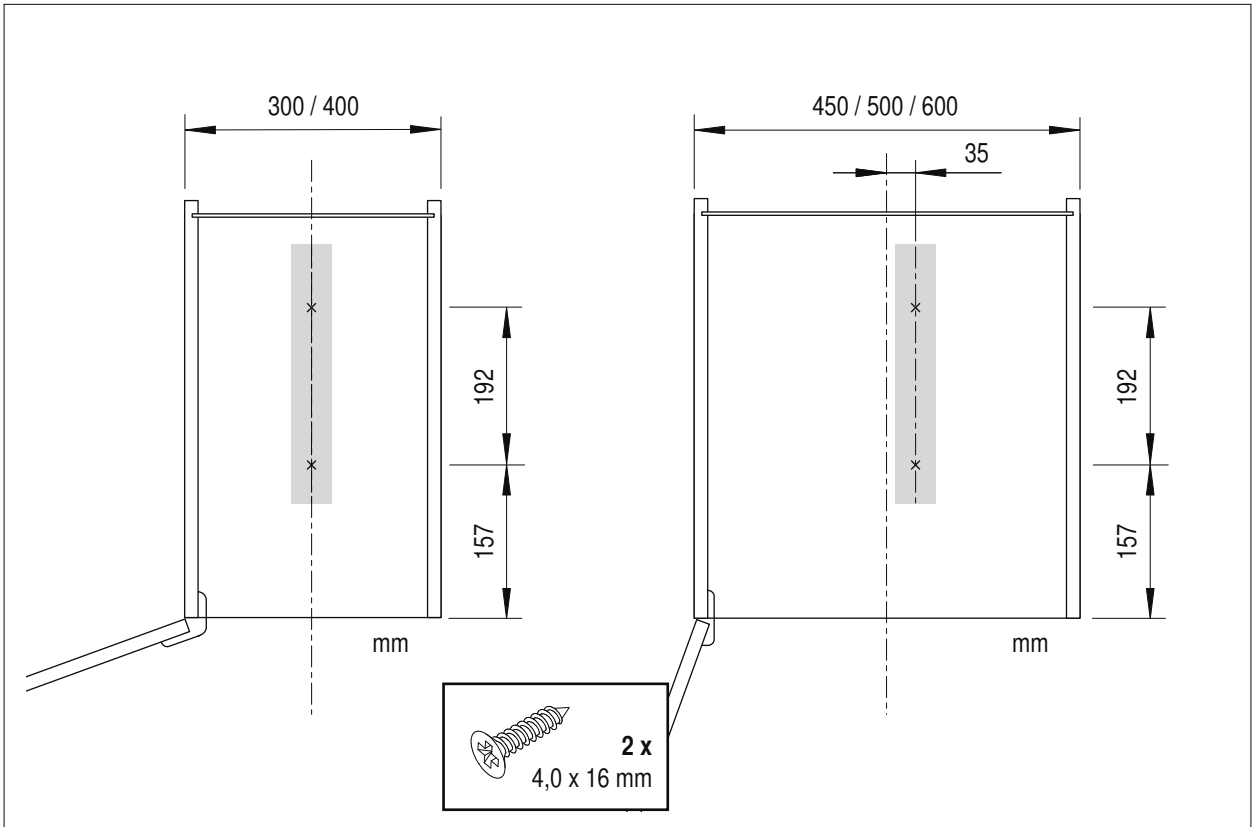

Fitting	RAL 9006 silver, clear finish
Baskets	chrome, RAL 9006 silver, clear finish
Load	slide 75 kg

We reserve the right to make technical changes and to improve product specifications.

Please note: The cabinet must be securely fastened to the wall to prevent it from tilting. Appropriate fixing material is not supplied with the purchased parts package.

1

A

2

B

6

C

	X
K 300	41
K 400	78
K 450	80
K 500	96
K 600	133

mm