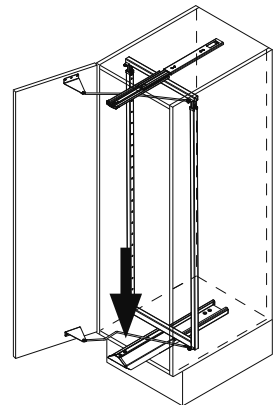

Fitting	RAL 9006 silver, clear finish
Baskets	chrome, RAL 9006 silver, clear finish
Load	slide 75 kg

We reserve the right to make technical changes and to improve product specifications.

Please note: The cabinet must be securely fastened to the wall to prevent it from tilting. Appropriate fixing material is not supplied with the purchased parts package.

1

A

2

B

6

C

	X
K 300	41
K 400	78
K 450	80
K 500	96
K 600	133

mm