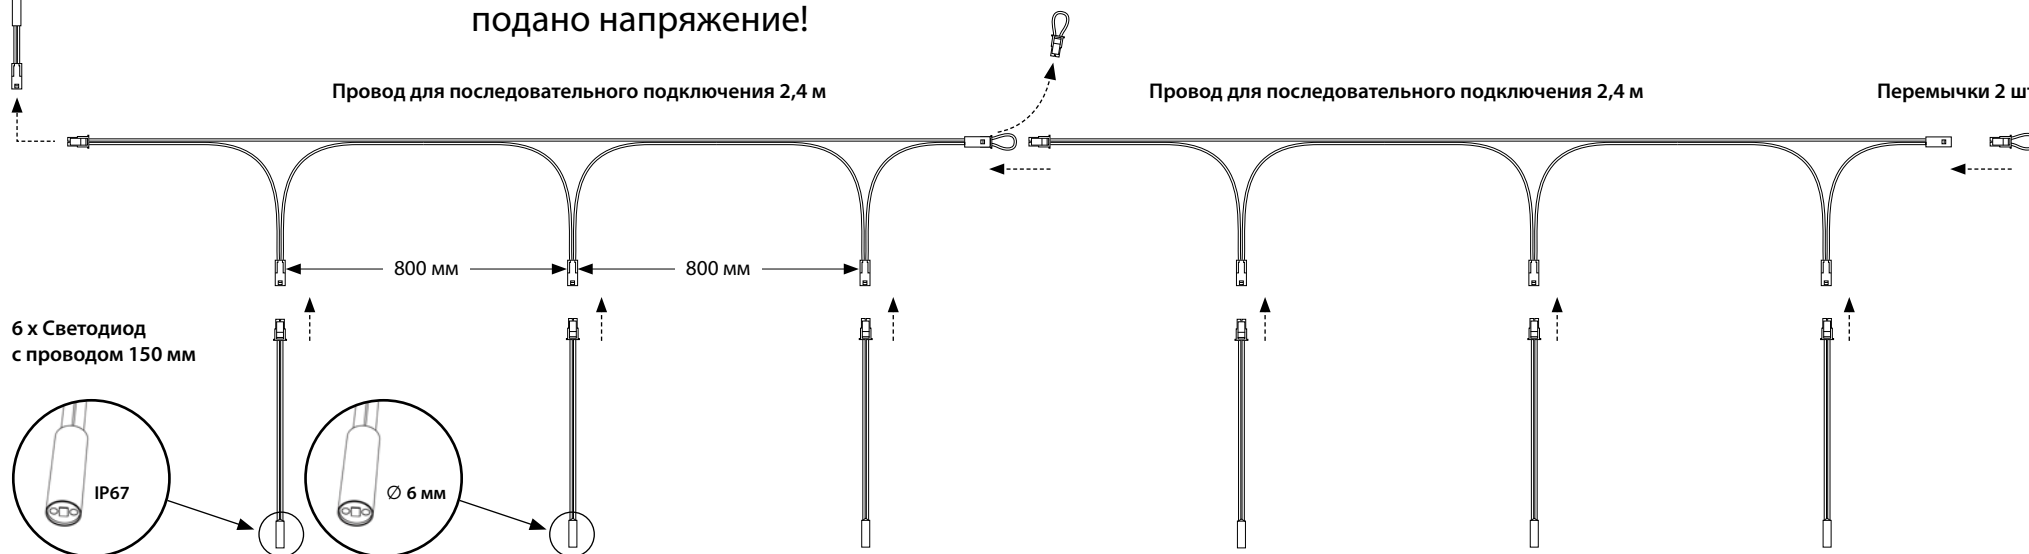

Комплект LED 3000 К

Артикул 1532654

Внимание! Запрещается подключение светодиодов к блоку питания, на который подано напряжение!