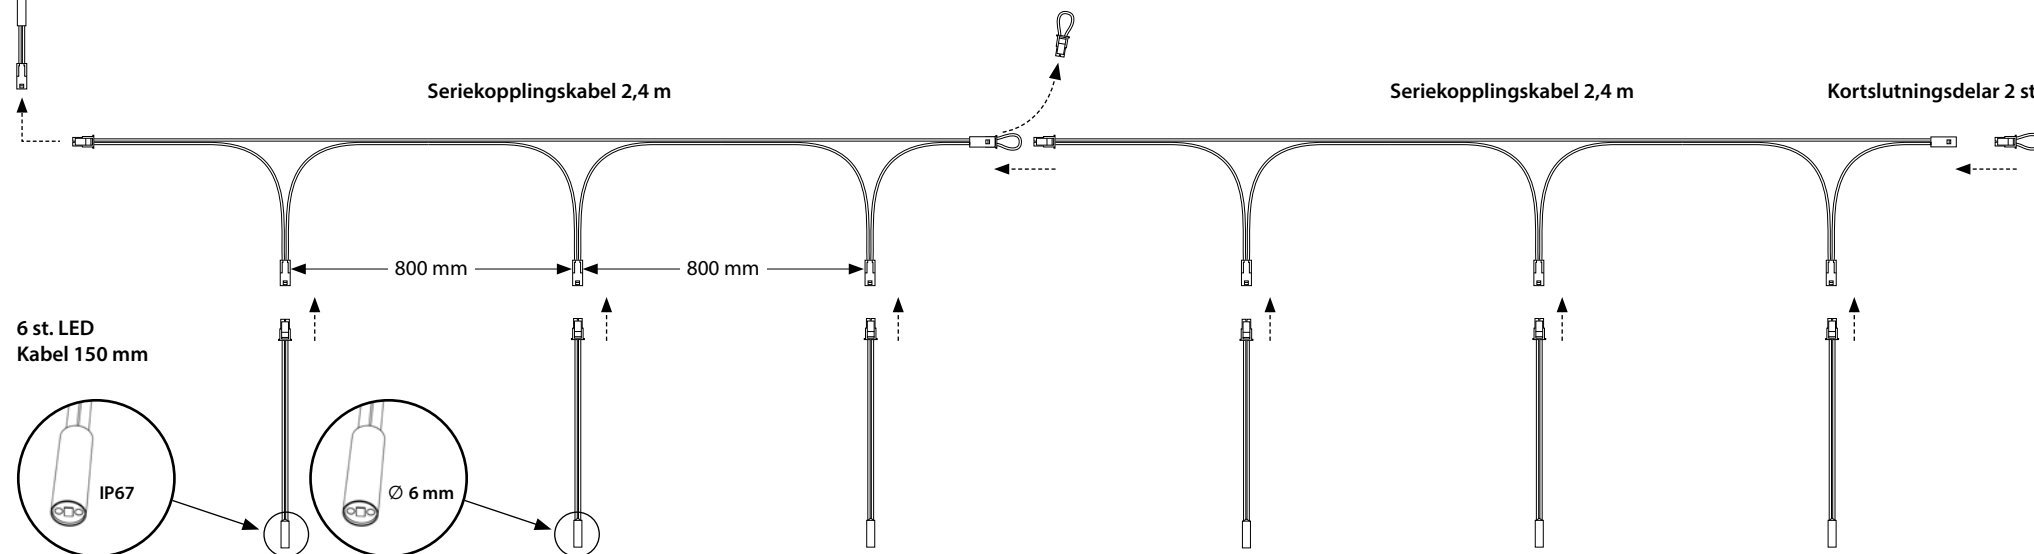

SE

Osram OTi DALI 15
150mA
Dimning:
DALI eller tryckknapp

Tillgängliga tillbehör och reservdelar:

Produktnr	Serienr	Benämning	
1532655	4197137	Utökningsset 3000 K, 3 delar	
1532607	4191157	Förlängningskabel 1,5 m	
1532608	4191158	Förlängningskabel 5 m	
1532370	4191186	Seriekopplingskabel	(reservdel)
1532656	4197140	LED 3 000 K med 150 mm kabel	(reservdel)
1532634	4191184	Kortslutningsdelar 6 st.	(reservdel)
1532296	4030356	Strömkälla Osram OTi DALI 15	(reservdel)

LED-sats 3000 K

Produktnr	Elnr
1532654	4197135

OBS! Seriekoppling får endast ske i spänningslöst tillstånd!