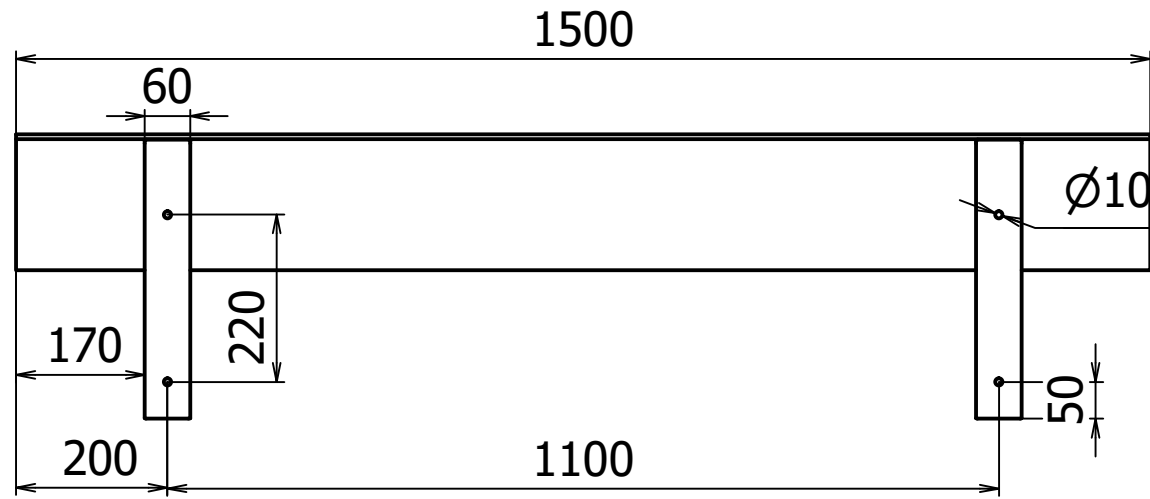

Easy Collection Console Delta Small - Glass L=1500mm L=2000mm L=2500mm

DESIGN TAK[®]

makes entrance

Copyright all rights reserved ©

Drawings Delta Small

Version
1.4

Sheet
1 / 1