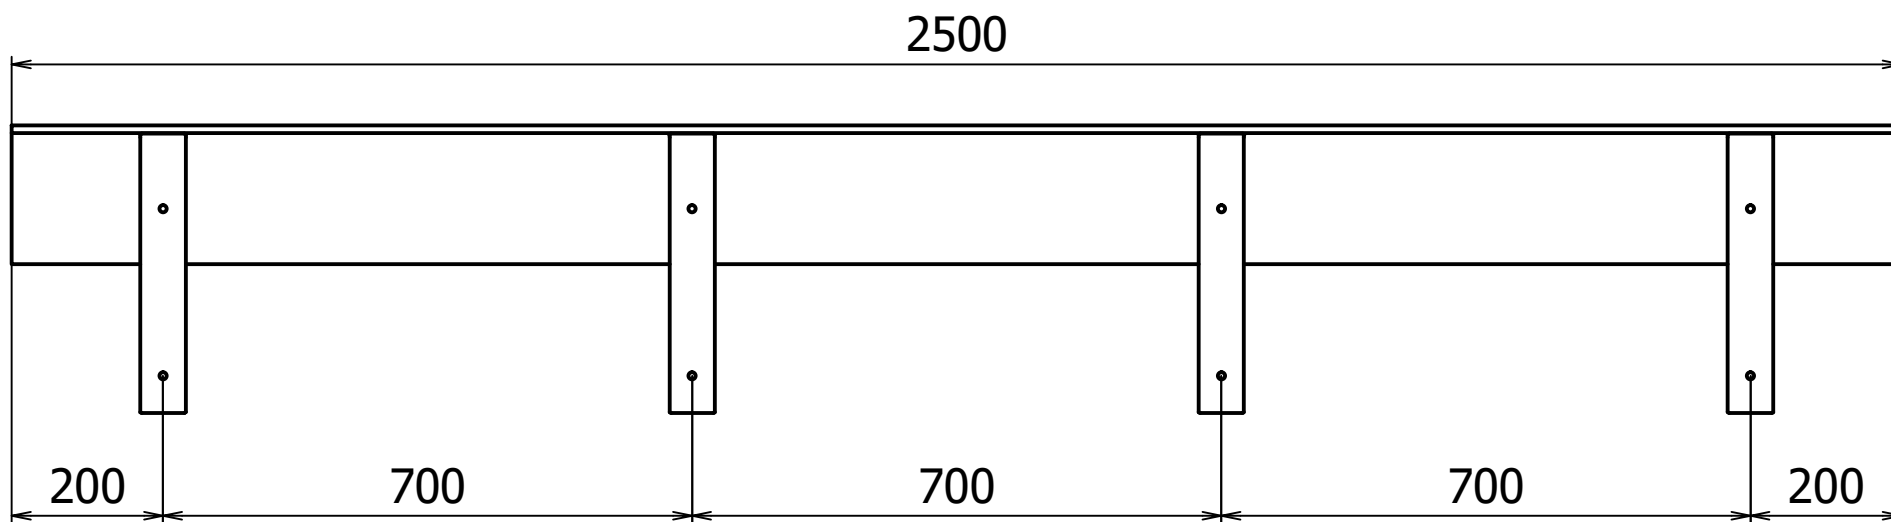

Easy Collection Console Delta Small - Glass L=1500mm L=2000mm L=2500mm

DESIGN TAK[®]

makes entrance

Copyright all rights reserved ©

Drawings Delta Small

Version
1.4

Sheet
1 / 1