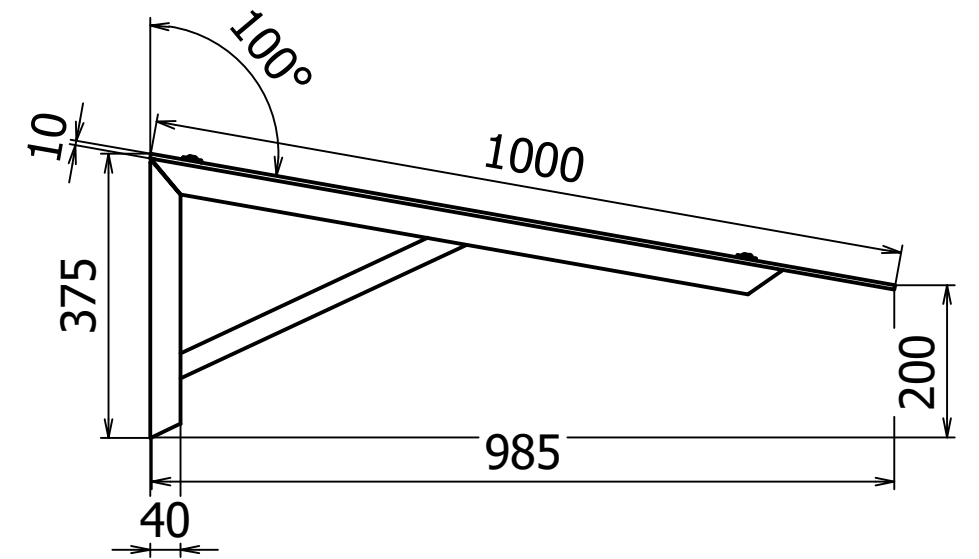

Easy Collection Console Delta Small - Glass L=1500mm L=2000mm L=2500mm

DESIGN TAK[®]

makes entrance

Copyright all rights reserved ©

Drawings Delta Small

Version
1.4

Sheet
1 / 1