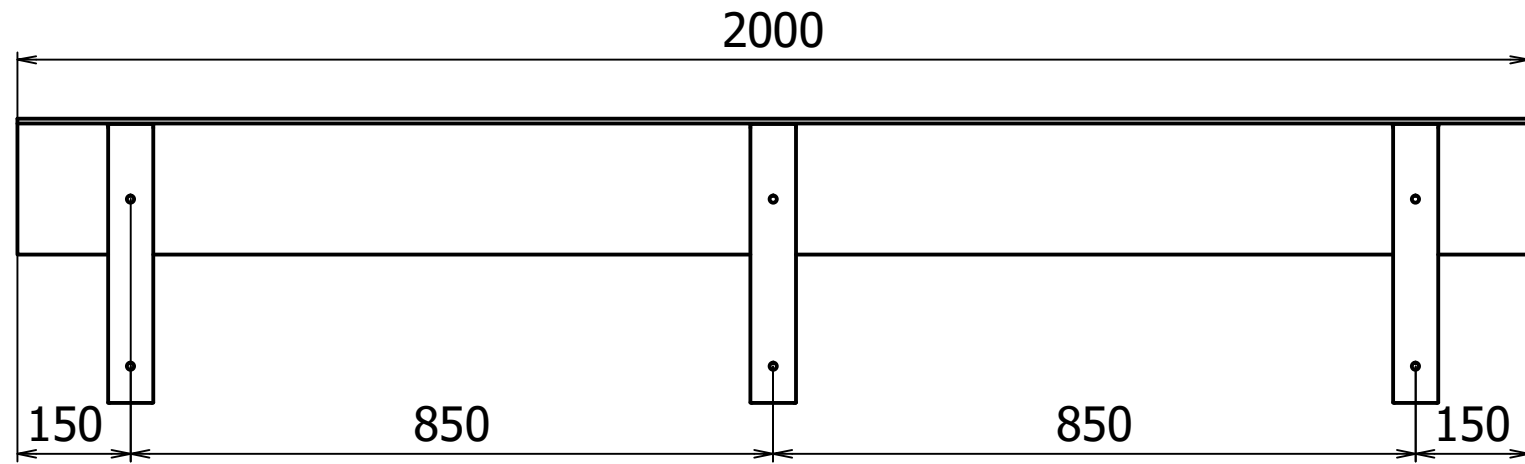

Easy Collection Console Delta Small - Glass L=1500mm L=2000mm L=2500mm

DESIGN TAK[®]

makes entrance

Copyright all rights reserved ©

Drawings Delta Small

Version
1.4

Sheet
1 / 1