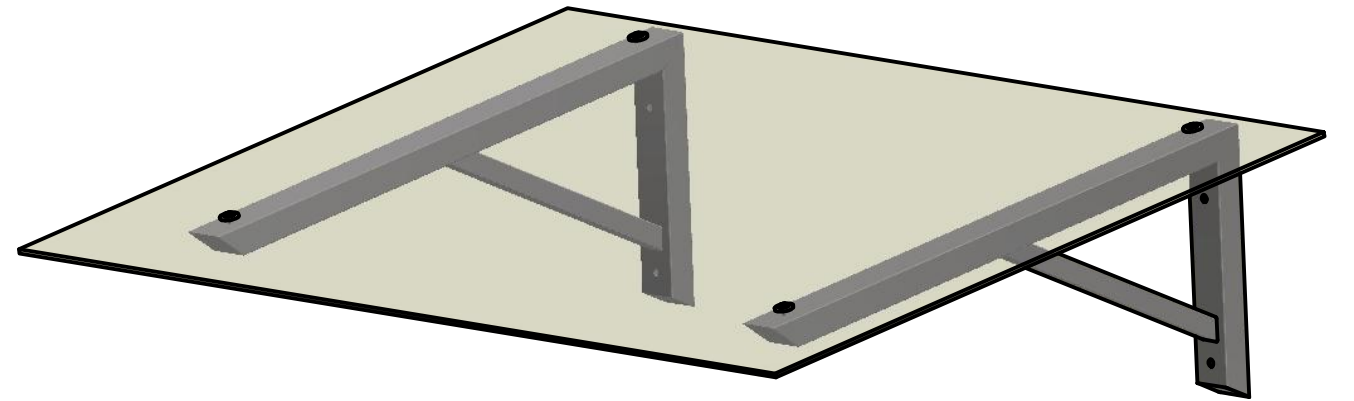

Easy Collection Console Delta Small - Glass L=1500mm L=2000mm L=2500mm

DESIGN TAK[®]

makes entrance

Copyright all rights reserved ©

Drawings Delta Small

Version
1.4

Sheet
1 / 1