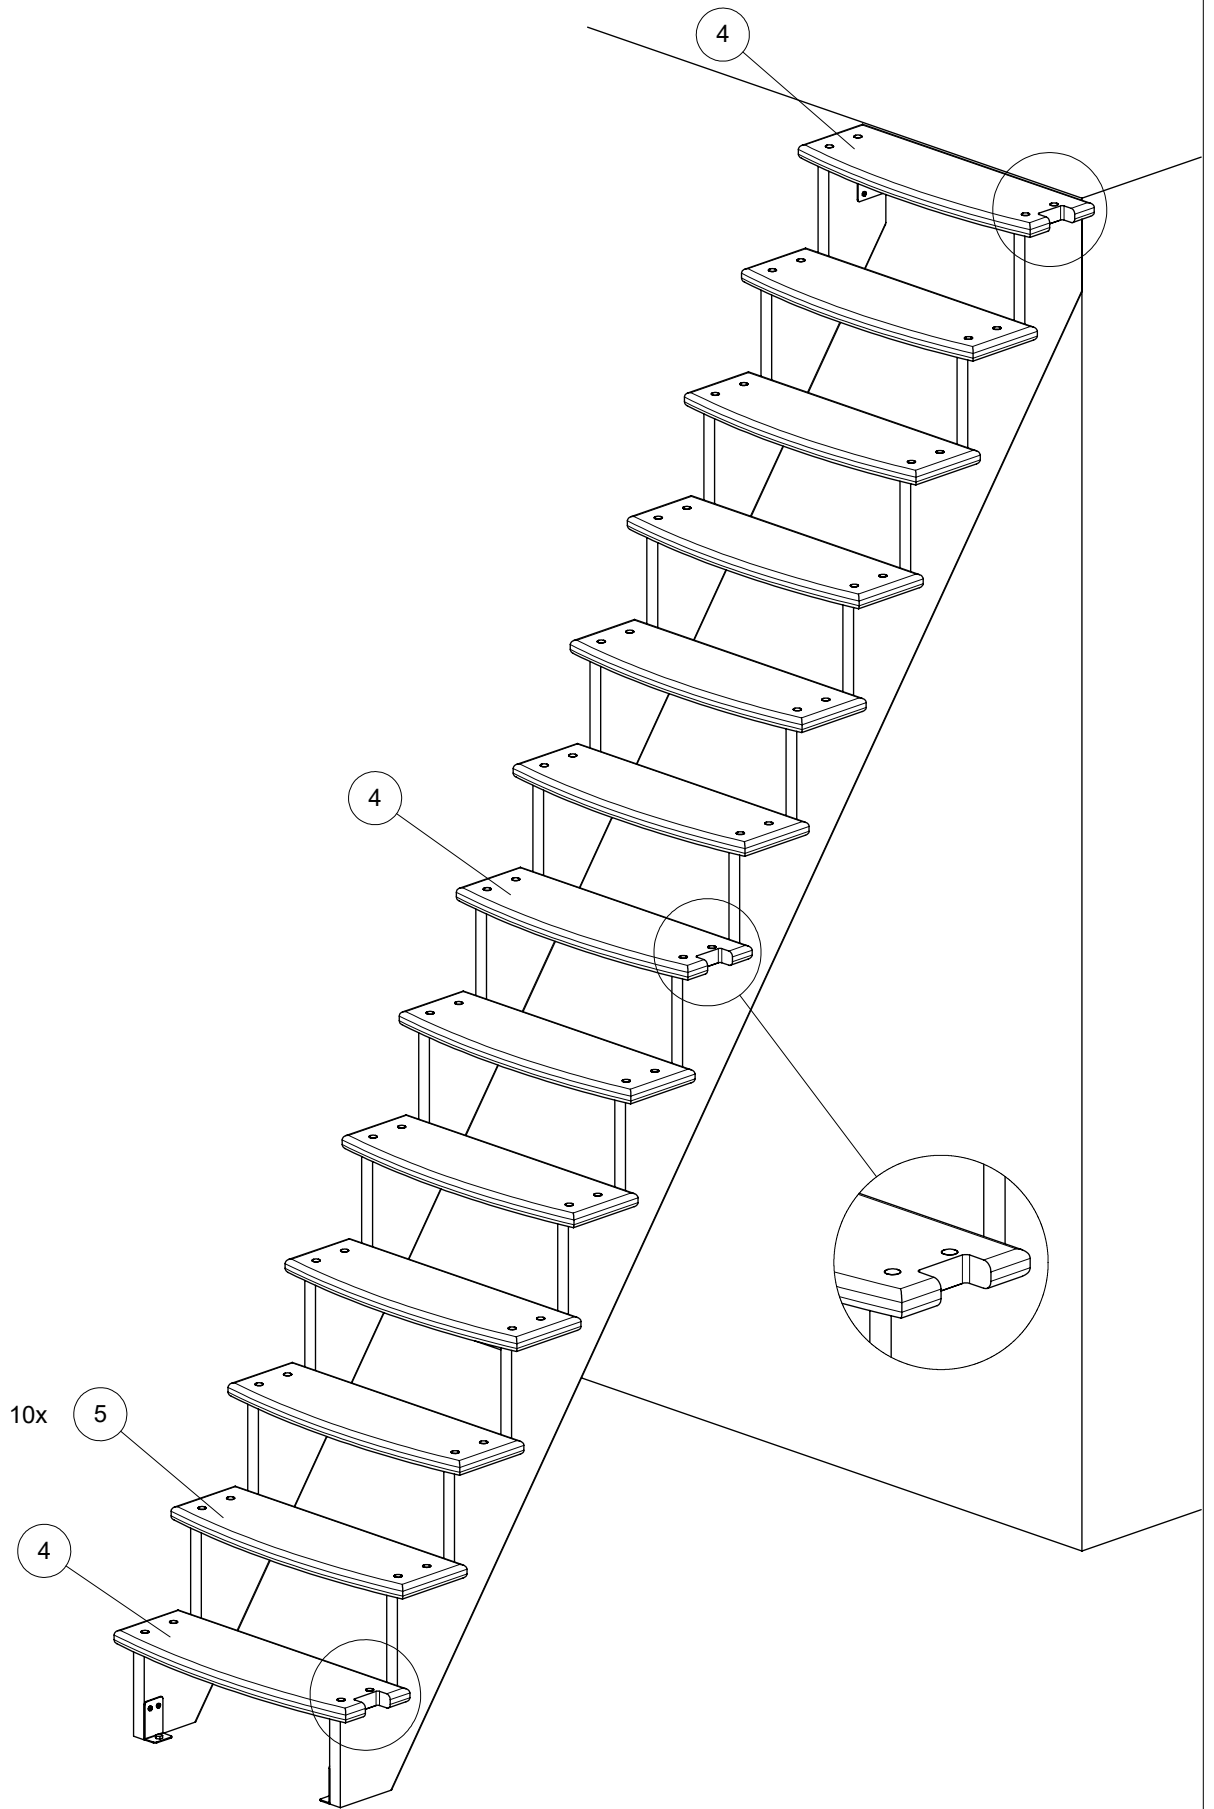

LYON

Installation instruction
Montageanleitung
Instruction de montage

1

Y: 220mm			
N [st / p]	Z [mm]	X [mm]	
		B: 650mm	B: 750mm
11	2420	1810	1810
12	2640	1970	1970
13	2860	2130	2130

2

5

6

7

8

7

8