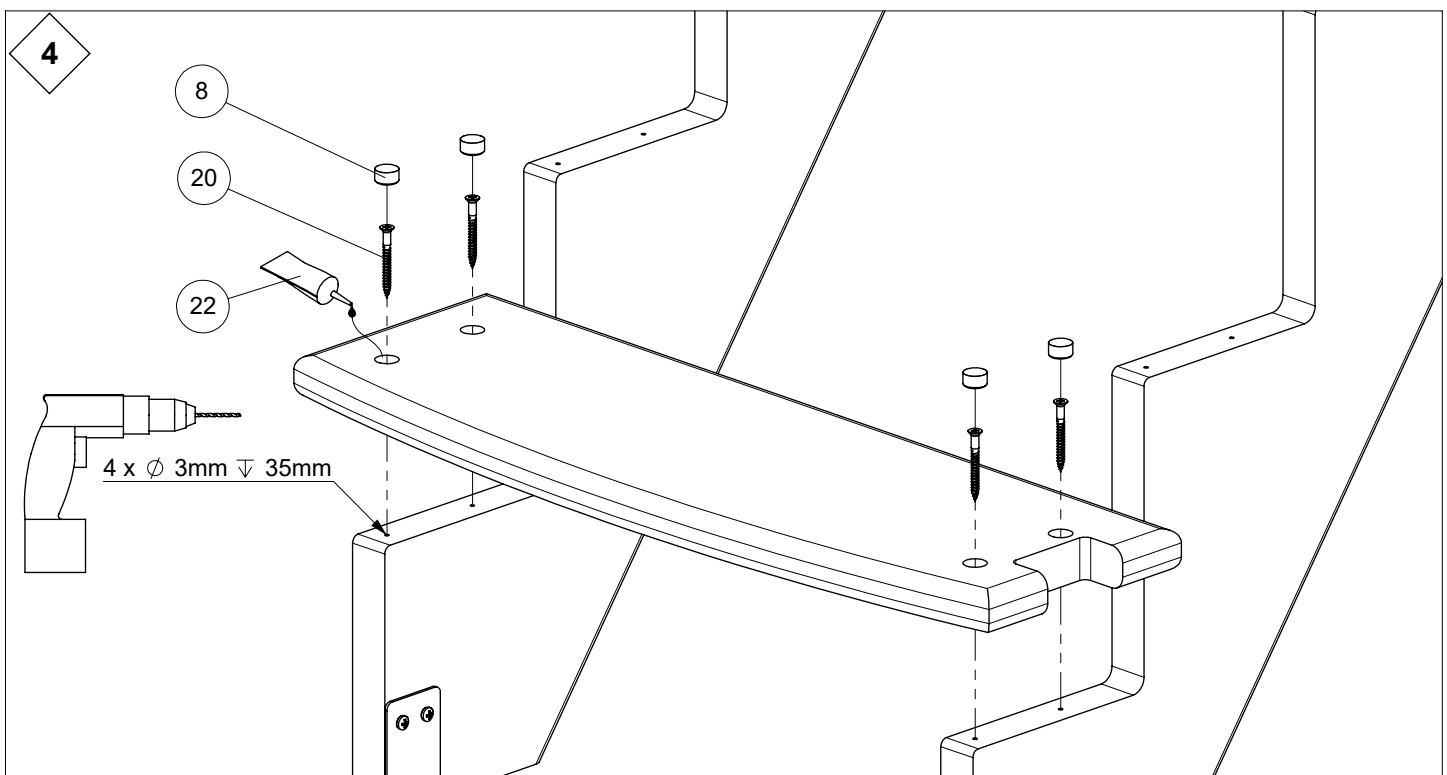

LYON

Installation instruction
Montageanleitung
Instruction de montage

1

Y: 220mm			
N [st / p]	Z [mm]	X [mm]	
		B: 650mm	B: 750mm
11	2420	1810	1810
12	2640	1970	1970
13	2860	2130	2130

2

5

6

7