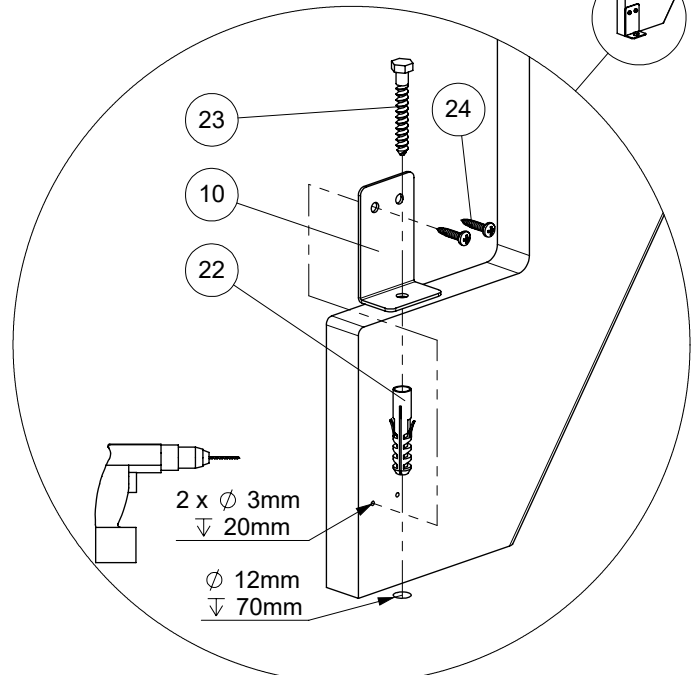

LYON

Installation instruction
Montageanleitung
Instruction de montage

1

Y: 220mm			
N [st / p]	Z [mm]	X [mm]	
		B: 650mm	B: 750mm
11	2420	1810	1810
12	2640	1970	1970
13	2860	2130	2130

2

5

6

7