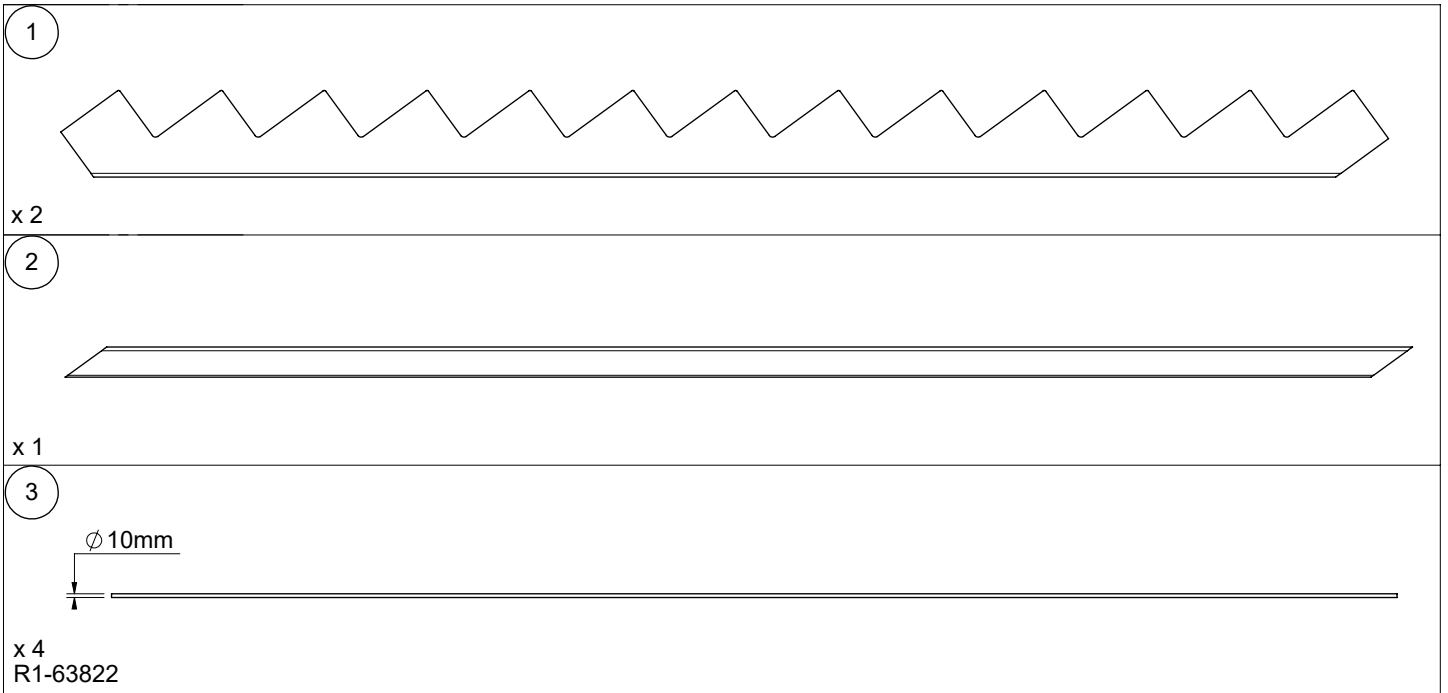

LYON

Installation instruction
Montageanleitung
Instruction de montage

1

Y: 220mm			
N [st / p]	Z [mm]	X [mm]	
		B: 650mm	B: 750mm
11	2420	1810	1810
12	2640	1970	1970
13	2860	2130	2130

2

5

6

7