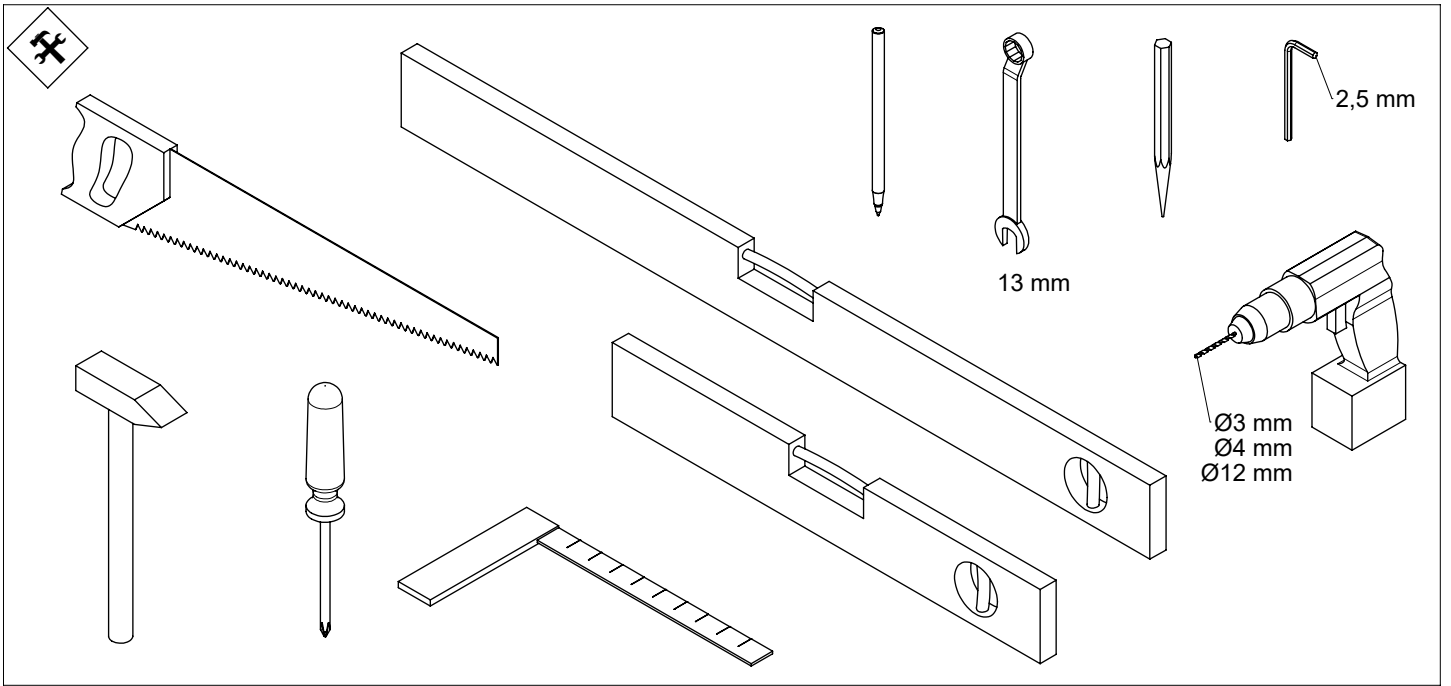

LYON

Installation instruction
Montageanleitung
Instruction de montage

1

Y: 220mm			
N [st / p]	Z [mm]	X [mm]	
		B: 650mm	B: 750mm
11	2420	1810	1810
12	2640	1970	1970
13	2860	2130	2130

2

5

6

7