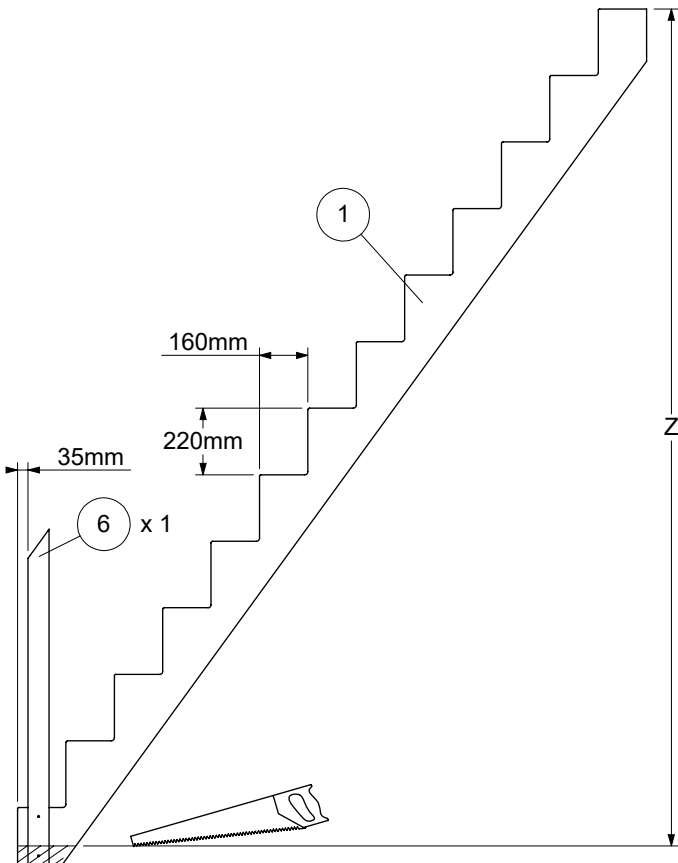

LYON

Installation instruction
Montageanleitung
Instruction de montage

1

Y: 220mm			
N [st / p]	Z [mm]	X [mm]	
		B: 650mm	B: 750mm
11	2420	1810	1810
12	2640	1970	1970
13	2860	2130	2130

2

5

6

7

8

7

8