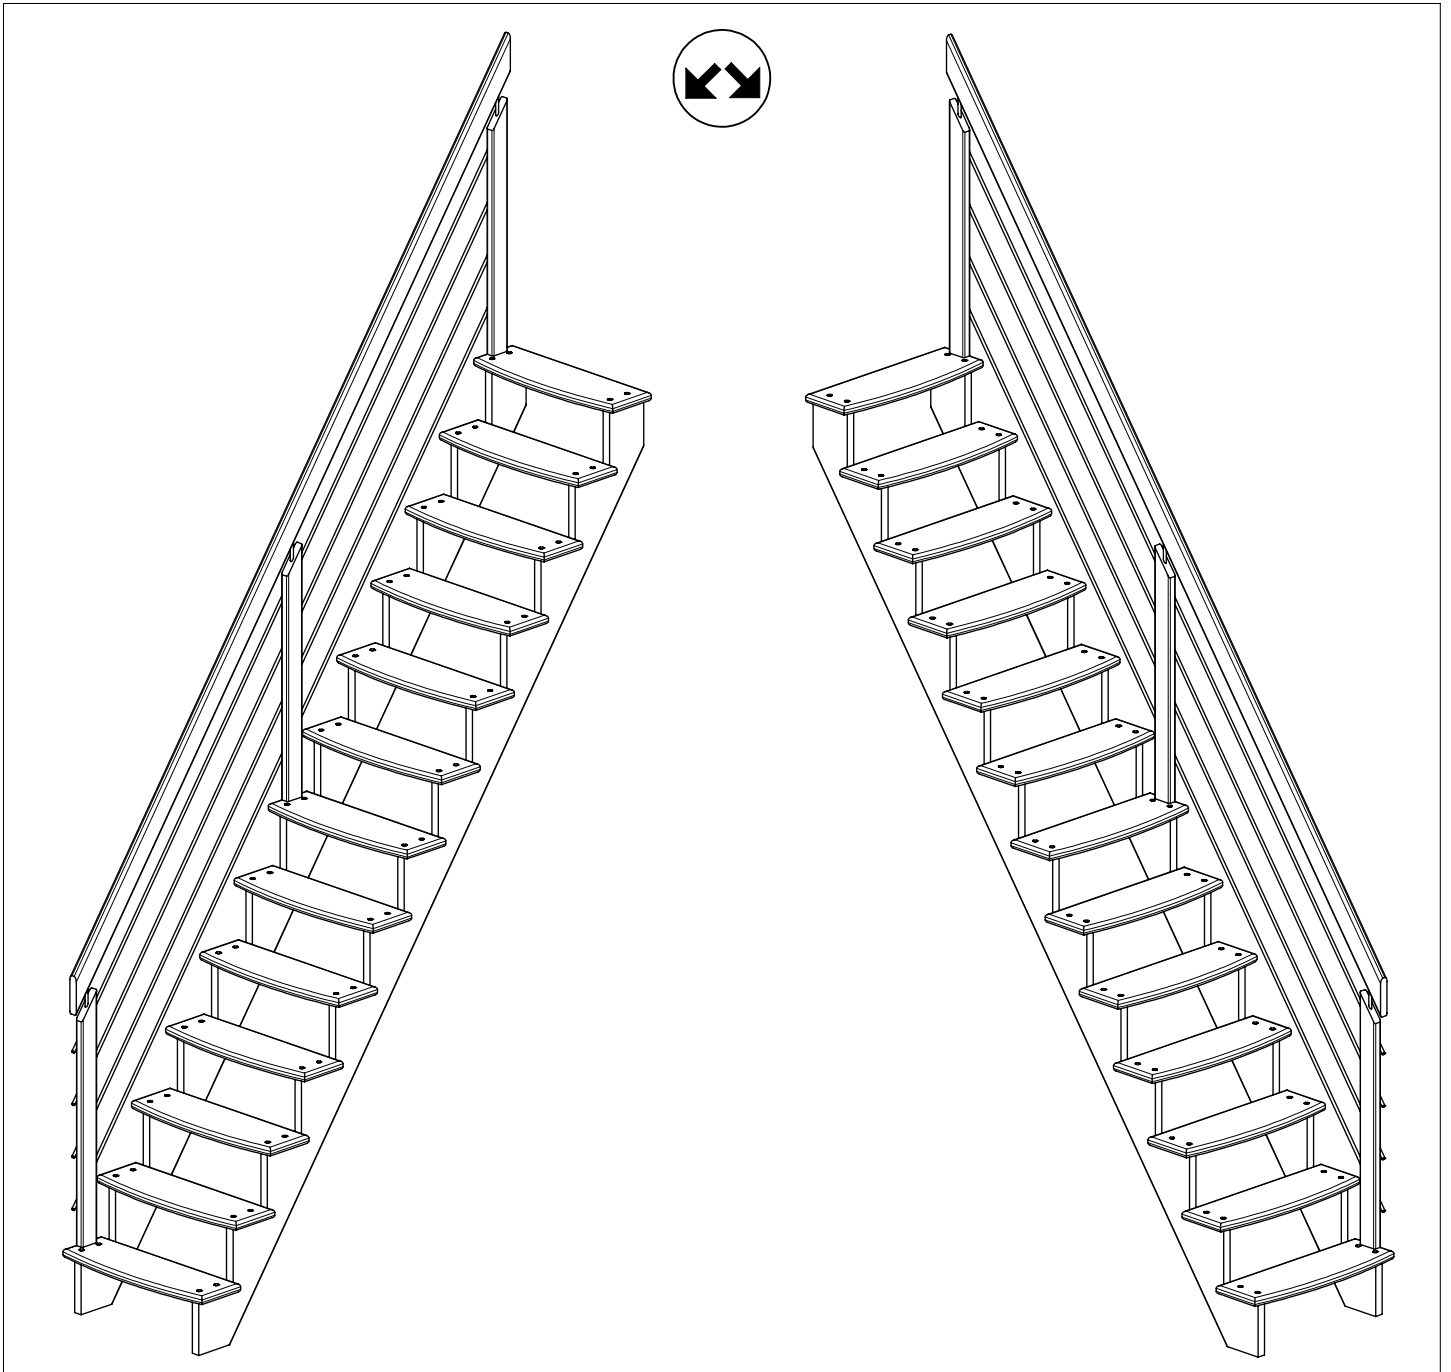

LYON

Installation instruction
Montageanleitung
Instruction de montage

1

Y: 220mm			
N [st / p]	Z [mm]	X [mm]	
		B: 650mm	B: 750mm
11	2420	1810	1810
12	2640	1970	1970
13	2860	2130	2130

2

5

6

7