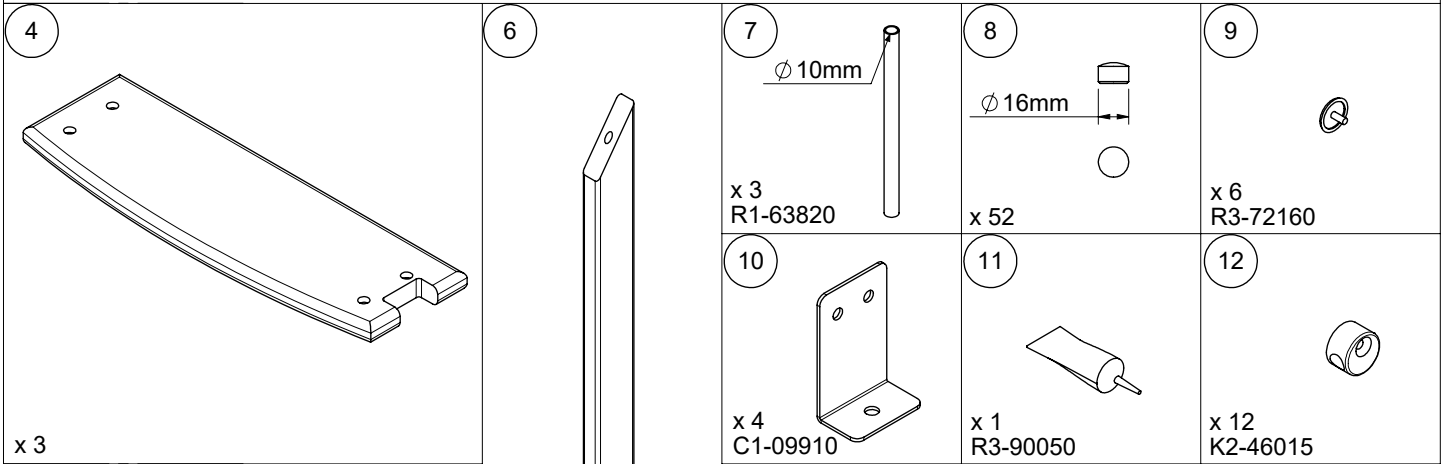

LYON

Installation instruction
Montageanleitung
Instruction de montage

1

Y: 220mm			
N [st / p]	Z [mm]	X [mm]	
		B: 650mm	B: 750mm
11	2420	1810	1810
12	2640	1970	1970
13	2860	2130	2130

2

5

6

7