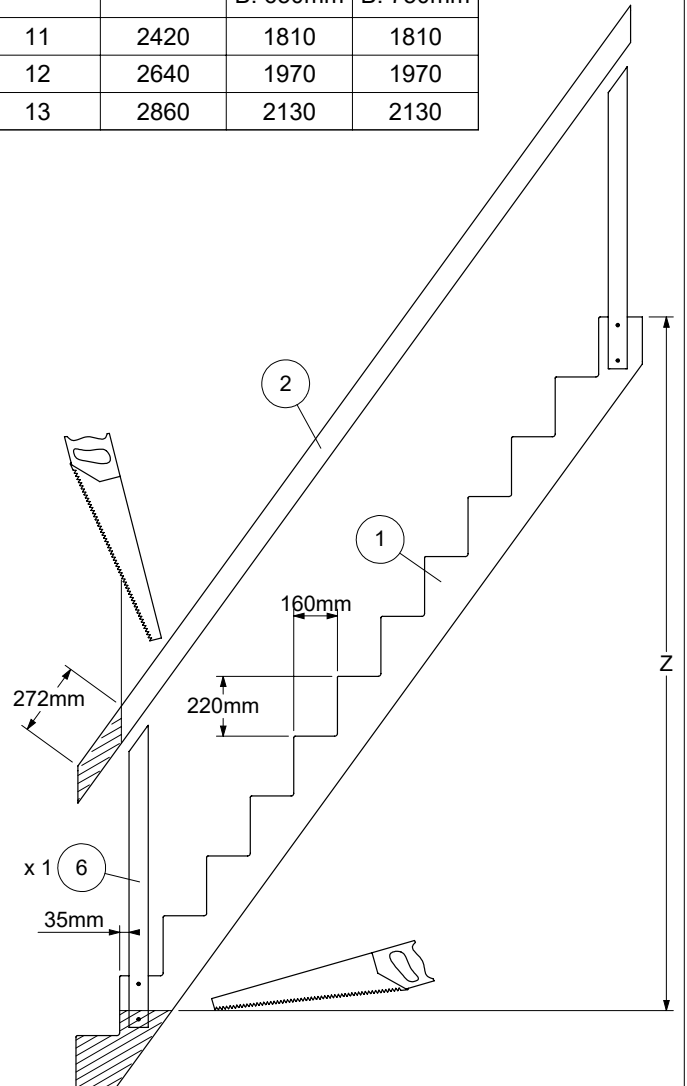

LYON

Installation instruction
Montageanleitung
Instruction de montage

1

Y: 220mm			
N [st / p]	Z [mm]	X [mm]	
		B: 650mm	B: 750mm
11	2420	1810	1810
12	2640	1970	1970
13	2860	2130	2130

2

5

6

7

8

7

8