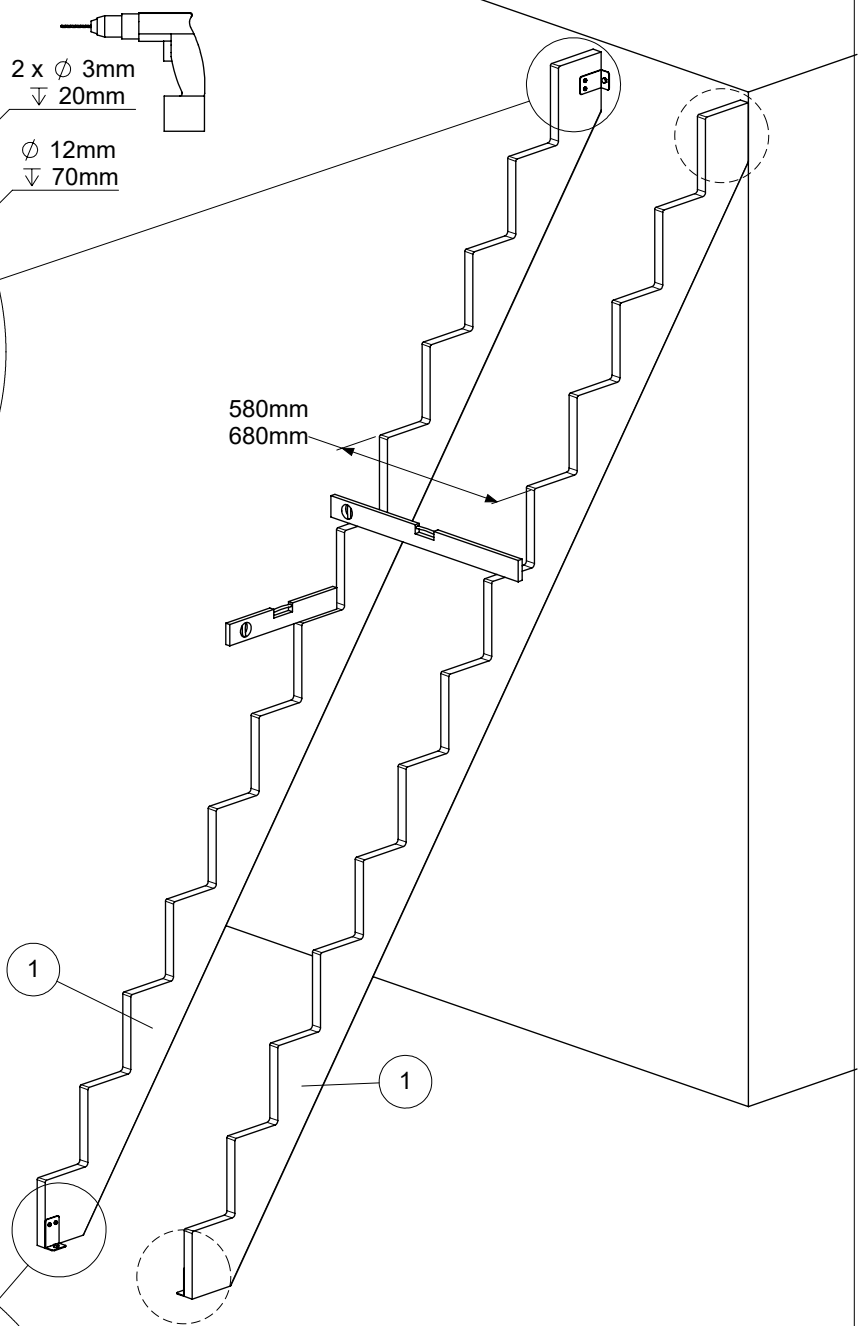

LYON

Installation instruction
Montageanleitung
Instruction de montage

1

Y: 220mm			
N [st / p]	Z [mm]	X [mm]	
		B: 650mm	B: 750mm
11	2420	1810	1810
12	2640	1970	1970
13	2860	2130	2130

2

5

6

7

8

7

8