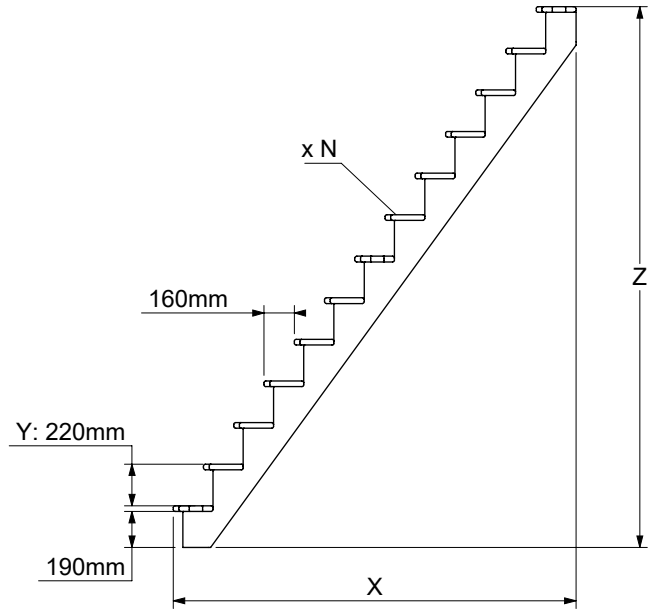

LYON

Installation instruction
Montageanleitung
Instruction de montage

1

Y: 220mm			
N [st / p]	Z [mm]	X [mm]	
		B: 650mm	B: 750mm
11	2420	1810	1810
12	2640	1970	1970
13	2860	2130	2130

2

5

6

7

8

7

8