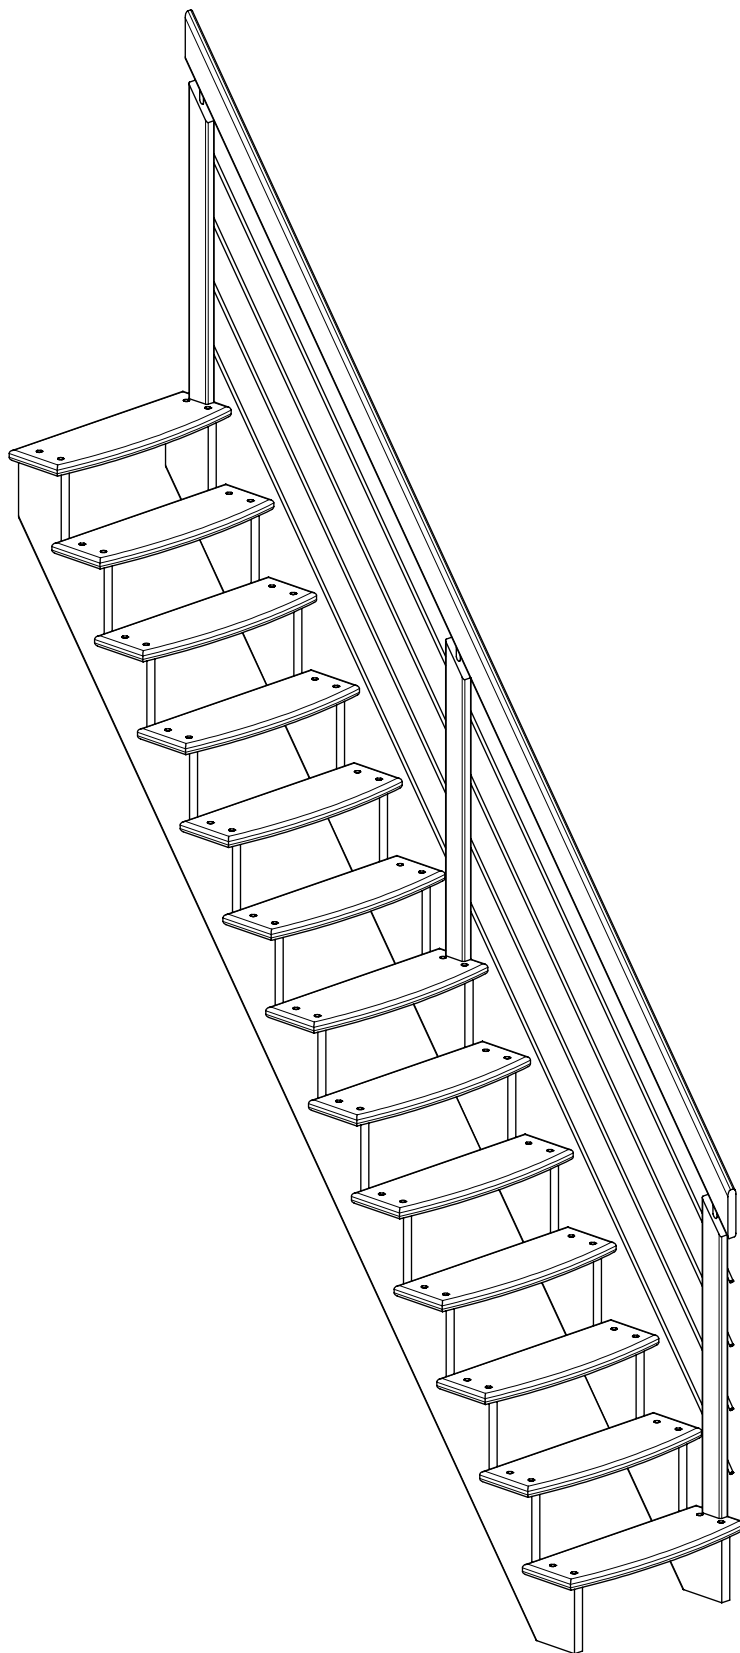

LYON

Installation instruction
Montageanleitung
Instruction de montage

1

Y: 220mm			
N [st / p]	Z [mm]	X [mm]	
		B: 650mm	B: 750mm
11	2420	1810	1810
12	2640	1970	1970
13	2860	2130	2130

2

5

6

7

8

7

8