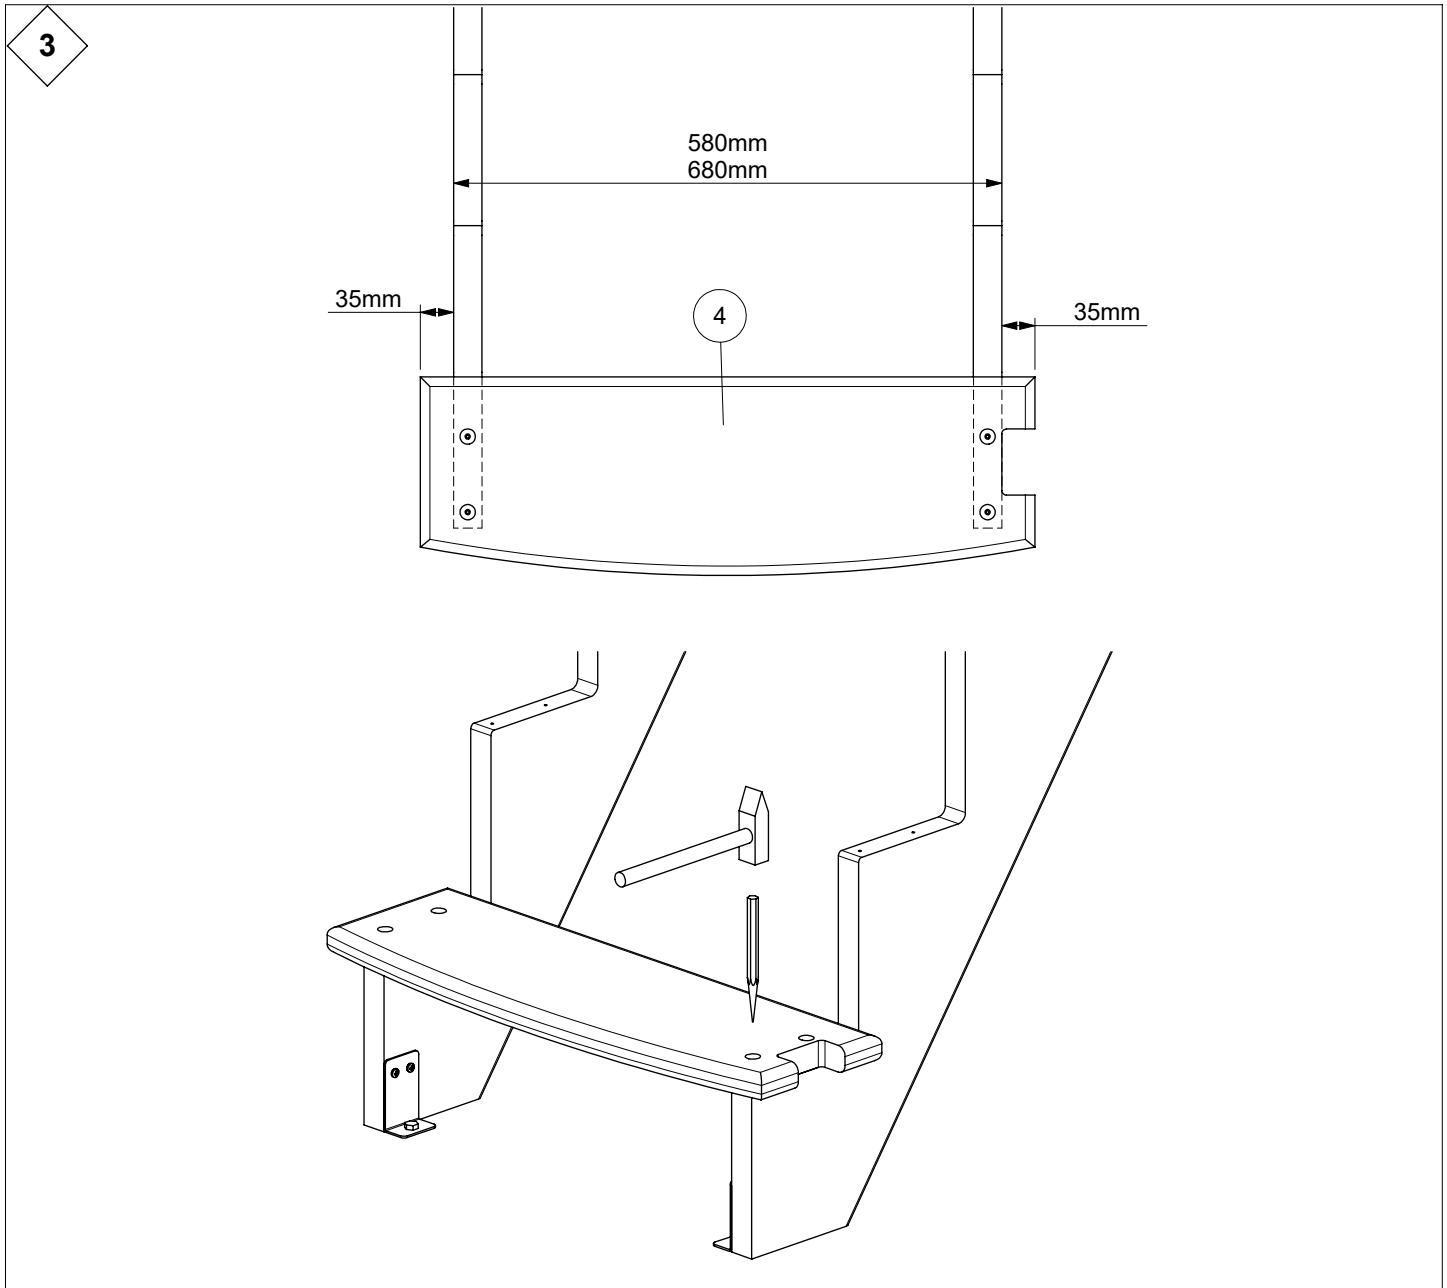

LYON

Installation instruction
Montageanleitung
Instruction de montage

1

Y: 220mm			
N [st / p]	Z [mm]	X [mm]	
		B: 650mm	B: 750mm
11	2420	1810	1810
12	2640	1970	1970
13	2860	2130	2130

2

5

6

7

8

7

8