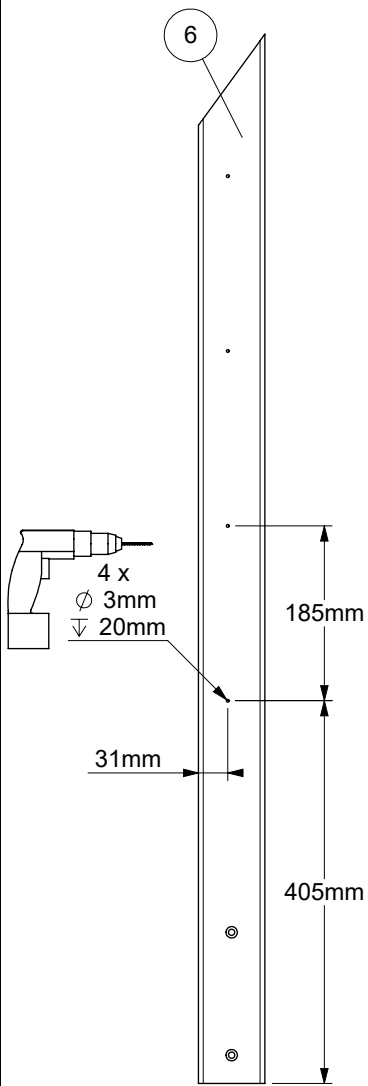

LYON

Installation instruction
Montageanleitung
Instruction de montage

1

Y: 220mm			
N [st / p]	Z [mm]	X [mm]	
		B: 650mm	B: 750mm
11	2420	1810	1810
12	2640	1970	1970
13	2860	2130	2130

2

5

6

7

8

7

8