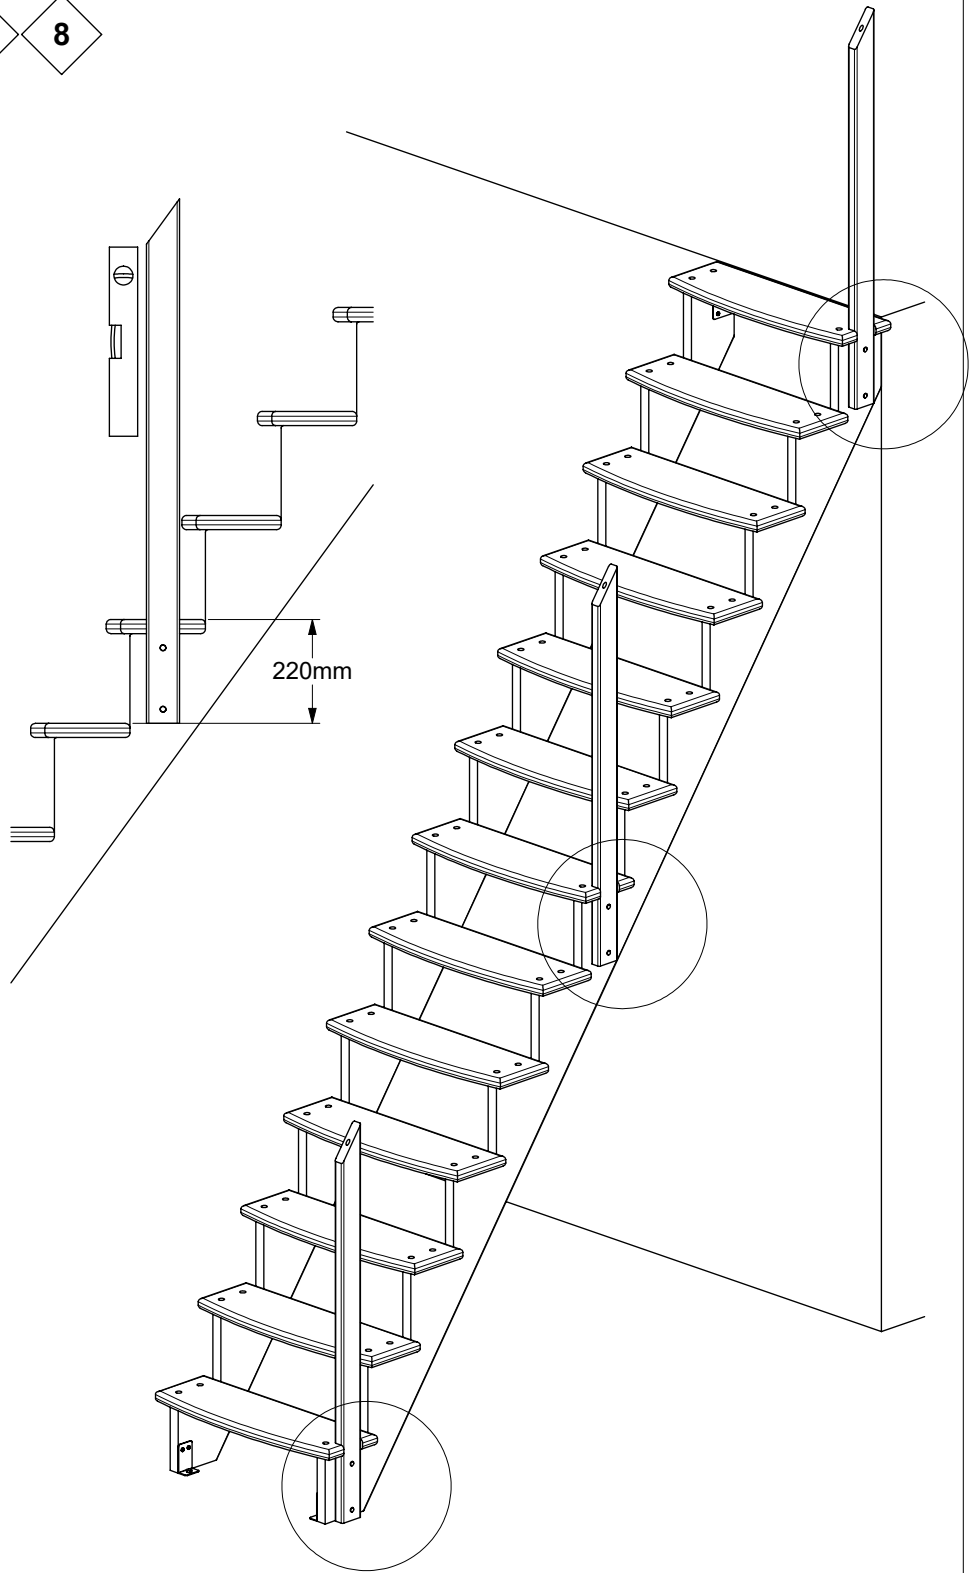

LYON

Installation instruction
Montageanleitung
Instruction de montage

1

Y: 220mm			
N [st / p]	Z [mm]	X [mm]	
		B: 650mm	B: 750mm
11	2420	1810	1810
12	2640	1970	1970
13	2860	2130	2130

2

5

6

7

8

7

8