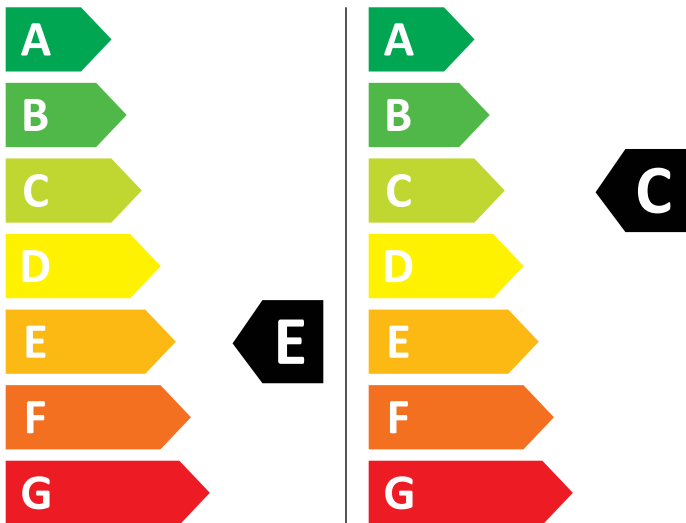

ENERG

AEG

L7WDB861G 914603847

💧 250 kWh / 100

💧 63 kWh / 100

4,0 kg

8,0 kg

55 L