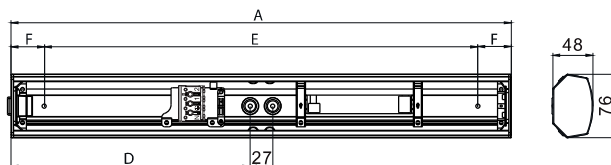

AL120 LED
AL121 LED

AL122 LED

AL124 LED

Type	Input power	lm	A	D	E	F
AL120 LED DW without accessories						
AL120L420/DW	9W	850 lm	420	170	340	40
AL120L600/DW	10W	1000 lm	600	287	520	40
AL120L810/DW	14W	1500 lm	810	392	730	40
AL120L1200/DW	20W	2300 lm	1200	585	1118	41
AL121 LED DW with rubber coated switch						
AL121L420/DW	9W	850 lm	420	170	340	40
AL121L600/DW	10W	1000 lm	600	287	520	40
AL121L810/DW	14W	1500 lm	810	392	730	40
AL121L1200/DW	20W	2300 lm	1200	585	1118	41
AL122 LED DW with double socket outlet and switch						
AL122L450/DW	6W	500 lm	452	242	281	147
AL122L550/DW	9W	850 lm	552	292	352	160
AL122L750/DW	10W	1000 lm	752	362	540	172
AL122L1020/DW	14W	1500 lm	1021	496	809	172
AL122L1330/DW	20W	2300 lm	1332	651	1120	172
AL124 LED DW with double socket outlets at both ends of luminaire and one switch						
AL124L580/DW	6W	500 lm	584	239	282	151
AL124L680/DW	9W	850 lm	684	303	354	165
AL124L880/DW	10W	1000 lm	884	441	540	172
AL124L1150/DW	14W	1500 lm	1153	562	809	172
AL124L1460/DW	20W	2300 lm	1464	717	1120	172