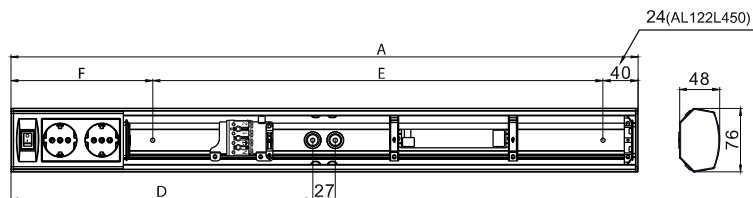

AL120 LED
AL121 LED

AL122 LED

AL124 LED

Type	Input power	lm	A	D	E	F
AL120 LED DW without accessories						
AL120L420/DW	9W	850 lm	420	170	340	40
AL120L600/DW	10W	1000 lm	600	287	520	40
AL120L810/DW	14W	1500 lm	810	392	730	40
AL120L1200/DW	20W	2300 lm	1200	585	1118	41
AL121 LED DW with rubber coated switch						
AL121L420/DW	9W	850 lm	420	170	340	40
AL121L600/DW	10W	1000 lm	600	287	520	40
AL121L810/DW	14W	1500 lm	810	392	730	40
AL121L1200/DW	20W	2300 lm	1200	585	1118	41
AL122 LED DW with double socket outlet and switch						
AL122L450/DW	6W	500 lm	452	242	281	147
AL122L550/DW	9W	850 lm	552	292	352	160
AL122L750/DW	10W	1000 lm	752	362	540	172
AL122L1020/DW	14W	1500 lm	1021	496	809	172
AL122L1330/DW	20W	2300 lm	1332	651	1120	172
AL124 LED DW with double socket outlets at both ends of luminaire and one switch						
AL124L580/DW	6W	500 lm	584	239	282	151
AL124L680/DW	9W	850 lm	684	303	354	165
AL124L880/DW	10W	1000 lm	884	441	540	172
AL124L1150/DW	14W	1500 lm	1153	562	809	172
AL124L1460/DW	20W	2300 lm	1464	717	1120	172