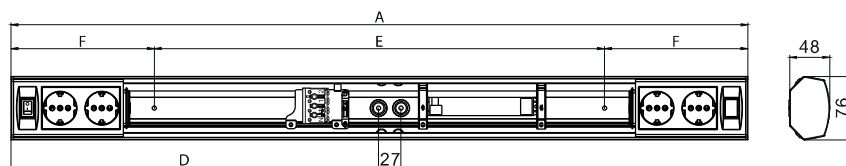

AL120 LED
AL121 LED

AL122 LED

AL124 LED

Type	Input power	lm	A	D	E	F
AL120 LED DW without accessories						
AL120L420/DW	9W	850 lm	420	170	340	40
AL120L600/DW	10W	1000 lm	600	287	520	40
AL120L810/DW	14W	1500 lm	810	392	730	40
AL120L1200/DW	20W	2300 lm	1200	585	1118	41
AL121 LED DW with rubber coated switch						
AL121L420/DW	9W	850 lm	420	170	340	40
AL121L600/DW	10W	1000 lm	600	287	520	40
AL121L810/DW	14W	1500 lm	810	392	730	40
AL121L1200/DW	20W	2300 lm	1200	585	1118	41
AL122 LED DW with double socket outlet and switch						
AL122L450/DW	6W	500 lm	452	242	281	147
AL122L550/DW	9W	850 lm	552	292	352	160
AL122L750/DW	10W	1000 lm	752	362	540	172
AL122L1020/DW	14W	1500 lm	1021	496	809	172
AL122L1330/DW	20W	2300 lm	1332	651	1120	172
AL124 LED DW with double socket outlets at both ends of luminaire and one switch						
AL124L580/DW	6W	500 lm	584	239	282	151
AL124L680/DW	9W	850 lm	684	303	354	165
AL124L880/DW	10W	1000 lm	884	441	540	172
AL124L1150/DW	14W	1500 lm	1153	562	809	172
AL124L1460/DW	20W	2300 lm	1464	717	1120	172