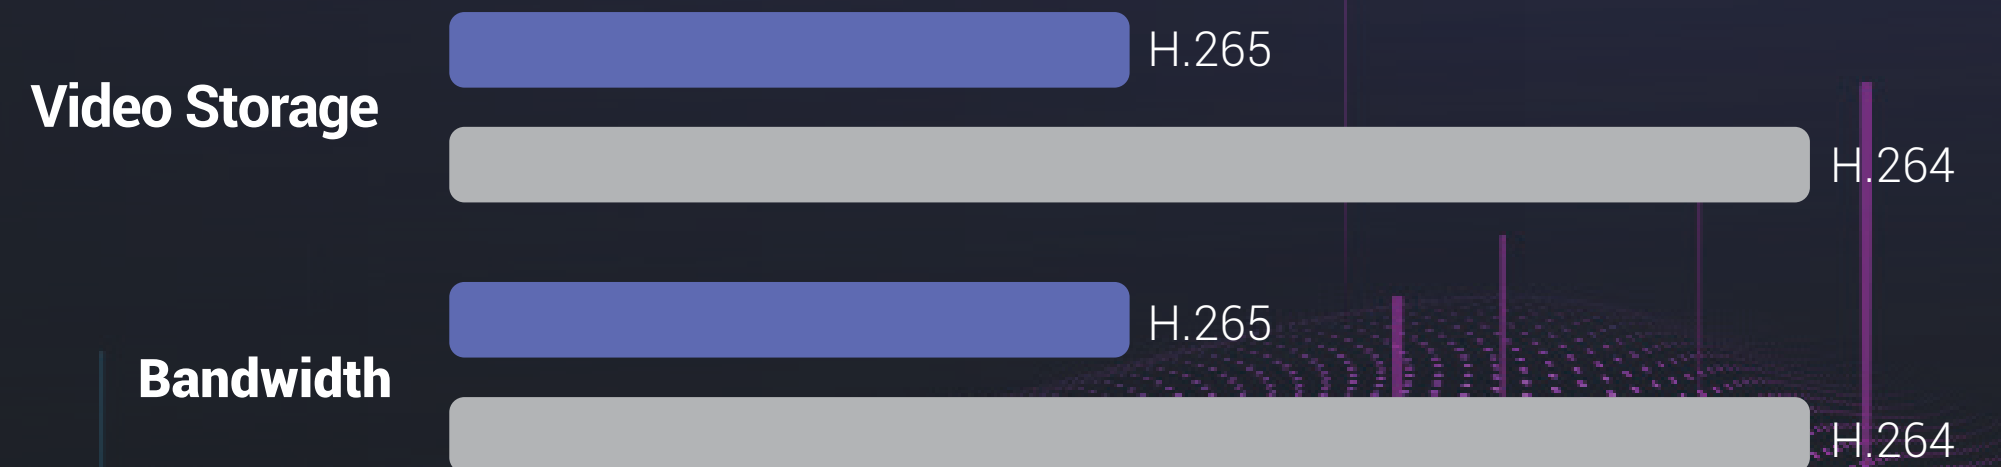

## We protect your data and privacy

Protecting your data and privacy is our highest priority. Data transmission between the camera and the EZVIZ Cloud is encrypted from end to end. Only you have the keys to decrypt your data.