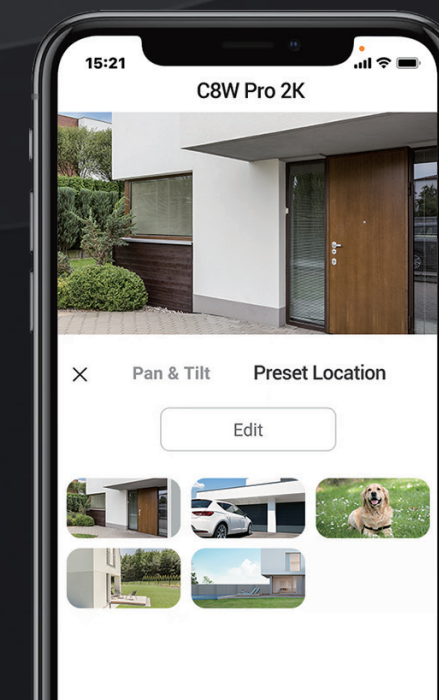

## On-device AI for smarter detection

The camera's on-board AI algorithm helps it identify moving people and vehicles in particular. It reduces alerts caused by falling leaves or flying insects, and informs you when someone parks in your property area without permission.

## Subject lock and auto-tracking powered by AI

When a human motion is detected, the C8W Pro 2K will automatically rotate to follow its movement and record the activity. When in action, it makes it hard for your loved ones to stay out of sight.

Front Door

Front Yard

Garage

## Pin down the spots that matter to you most

No matter how complicated the tracking is, the camera always knows it's way back to your preferred viewing angle. You can pinpoint up to 12 angles via the EZVIZ App. Just click on your pre-set dots and the camera will automatically resume its place.