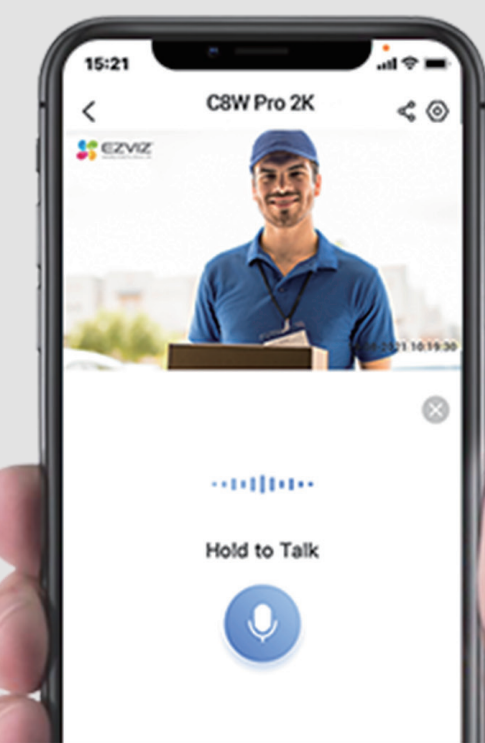

See, hear and talk, from anywhere

With the C8W Pro 2K, you can hear and talk to your family, welcome visitors, or turn away uninvited guests by simply using your smartphone.