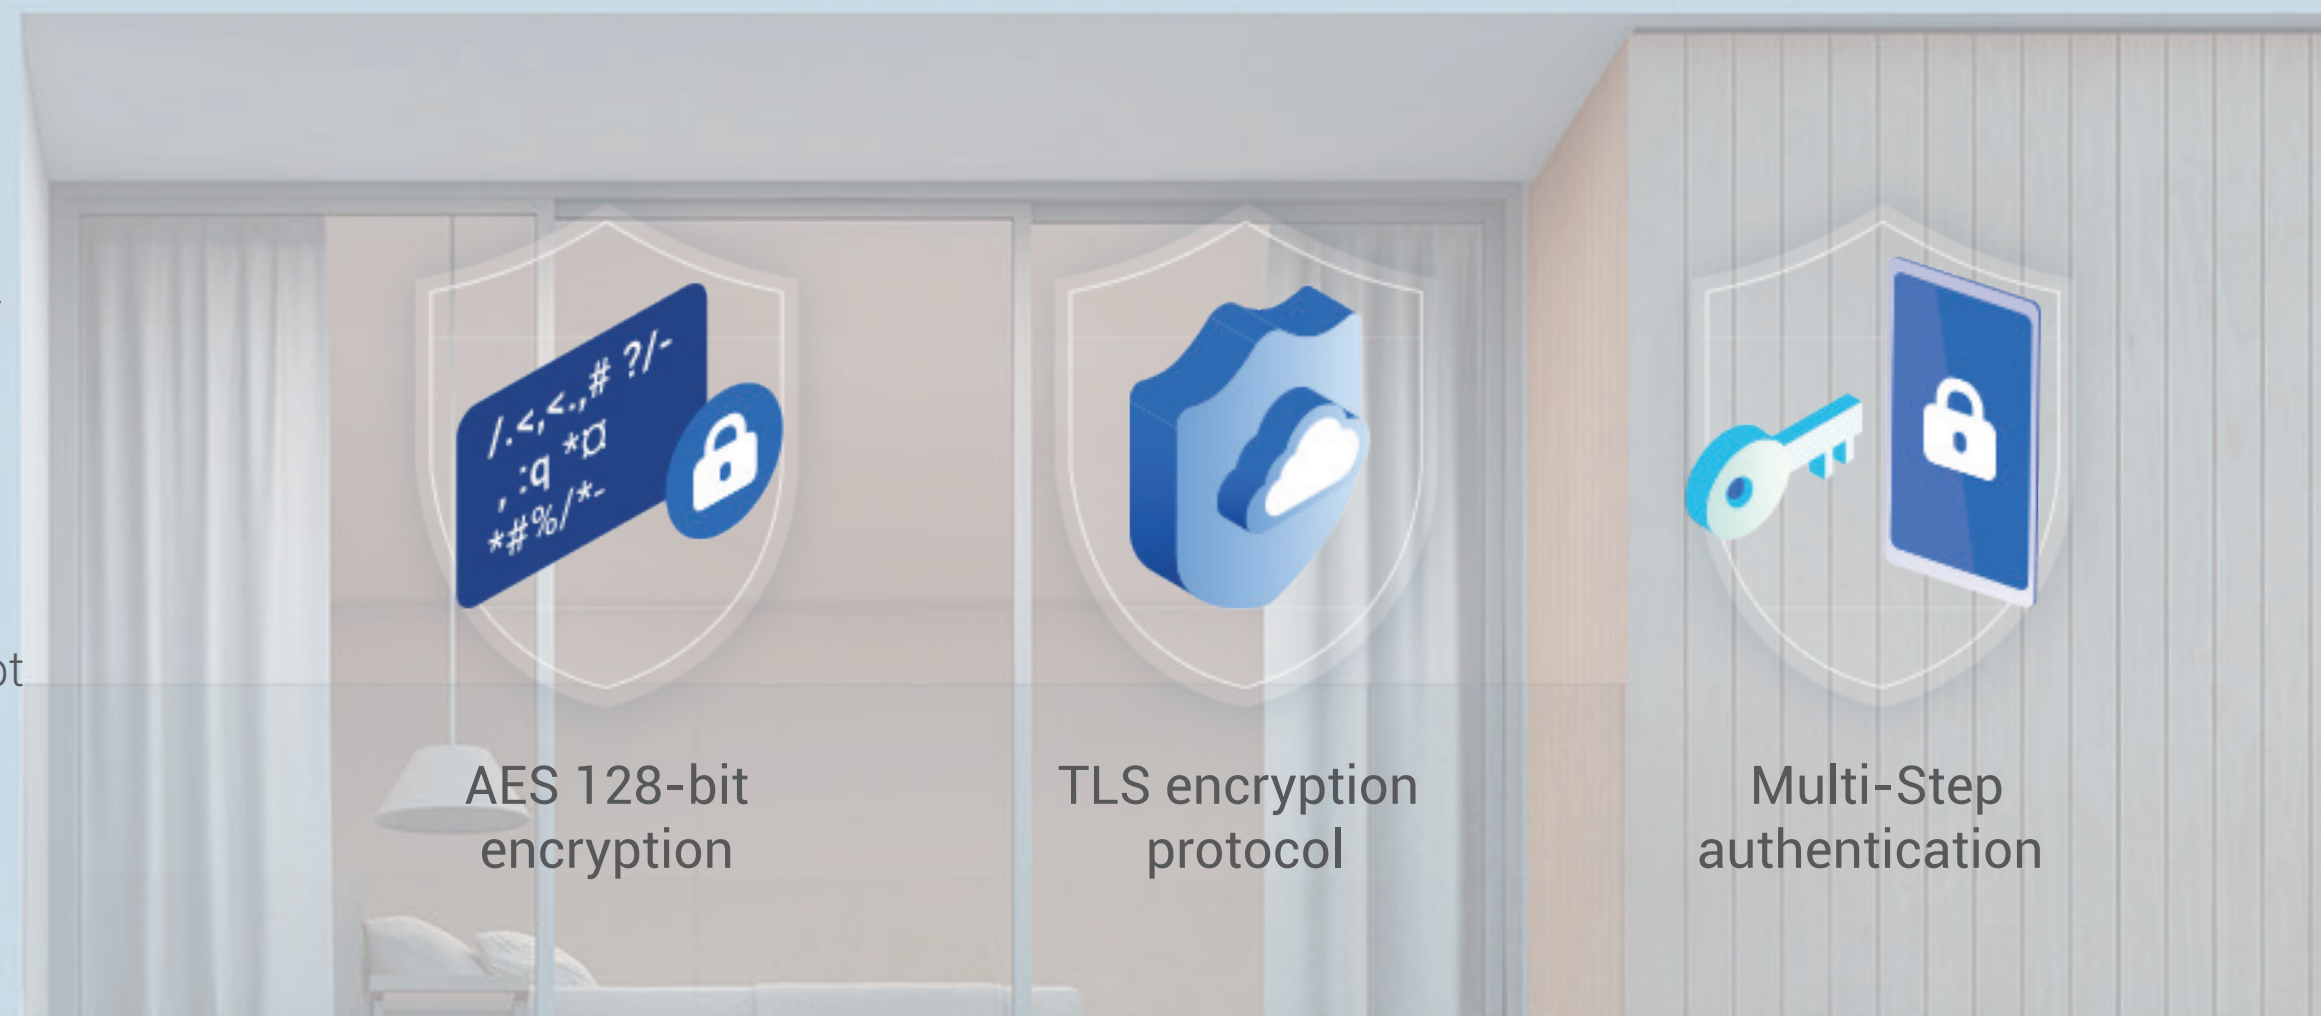

## Actively guards your home

---

The camera features the active defense function to provide an extra layer of protection. Upon detection of intruders, the camera will set off a loud siren and flash two spotlights<sup>2</sup> for on-site deterrence.

## Elegant and durable design

---

Say goodbye to the bulkiness. With its pleasant appearance, the C8W Pro 2K can fit in any household perfectly. It's also weatherproof to deliver long-standing performance, even in tough weather conditions.

## It saves money on storage and bandwidth

The camera features the advanced H.265 video compression technology, achieving better video quality with only half the bandwidth and half the storage space required by the previous H.264 video compression standard<sup>3</sup>.

## We protect your data and privacy

Protecting your data and privacy is our highest priority. Data transmission between the camera and the EZVIZ Cloud is encrypted from end to end. Only you have the keys to decrypt your data.