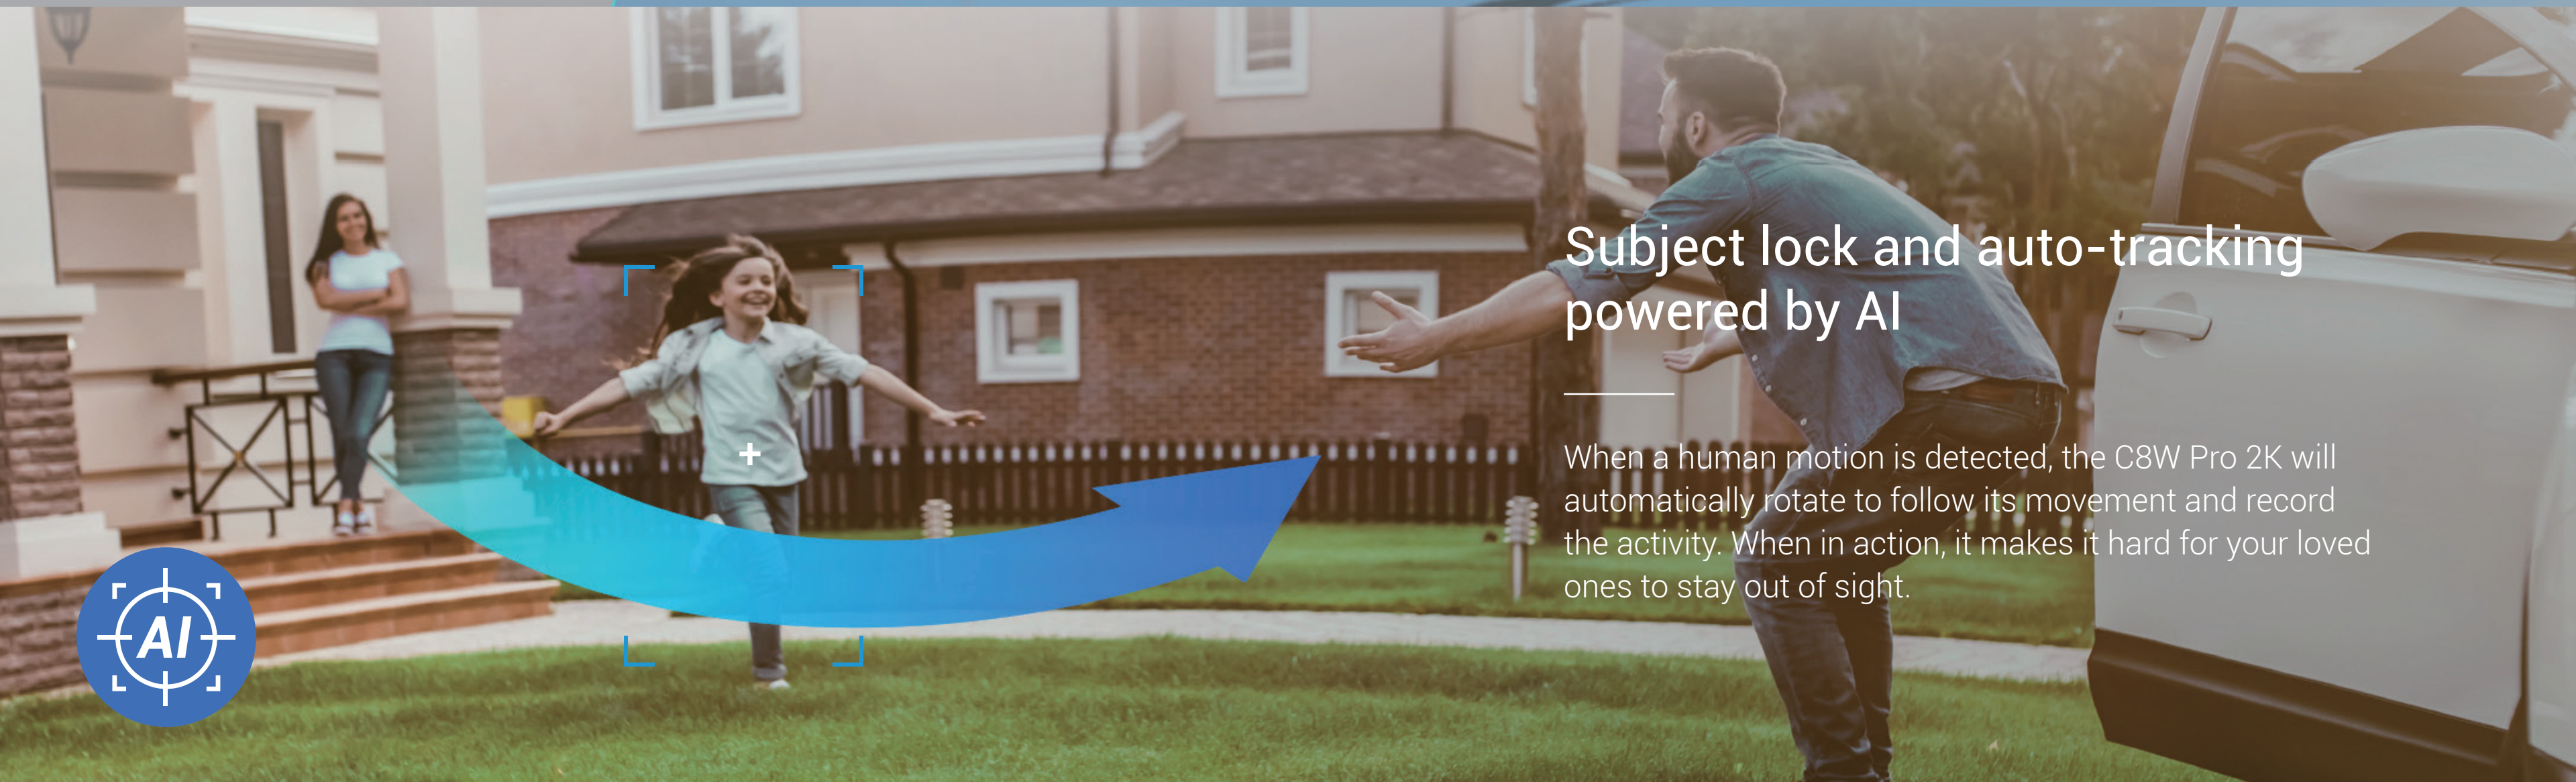

### 360-degree protection with built-in smarts

The C8W Pro 2K elevates the convenience provided by a smart security camera. Thanks to on-device AI, it is able to differentiate people and vehicles from other moving objects, and can automatically lock on and follow human movements to record important moments. Despite complex tracking capability, it provides easy control to auto-resume its pre-set viewing angle through one click. Use it to watch over your home entrance or backyard, for 24/7 all-round protection with 2K clarity.

## On-device AI for smarter detection

The camera's on-board AI algorithm helps it identify moving people and vehicles in particular. It reduces alerts caused by falling leaves or flying insects, and informs you when someone parks in your property area without permission.

## Subject lock and auto-tracking powered by AI

When a human motion is detected, the C8W Pro 2K will automatically rotate to follow its movement and record the activity. When in action, it makes it hard for your loved ones to stay out of sight.

## Pin down the spots that matter to you most

No matter how complicated the tracking is, the camera always knows it's way back to your preferred viewing angle. You can pinpoint up to 12 angles via the EZVIZ App. Just click on your pre-set dots and the camera will automatically resume its place.