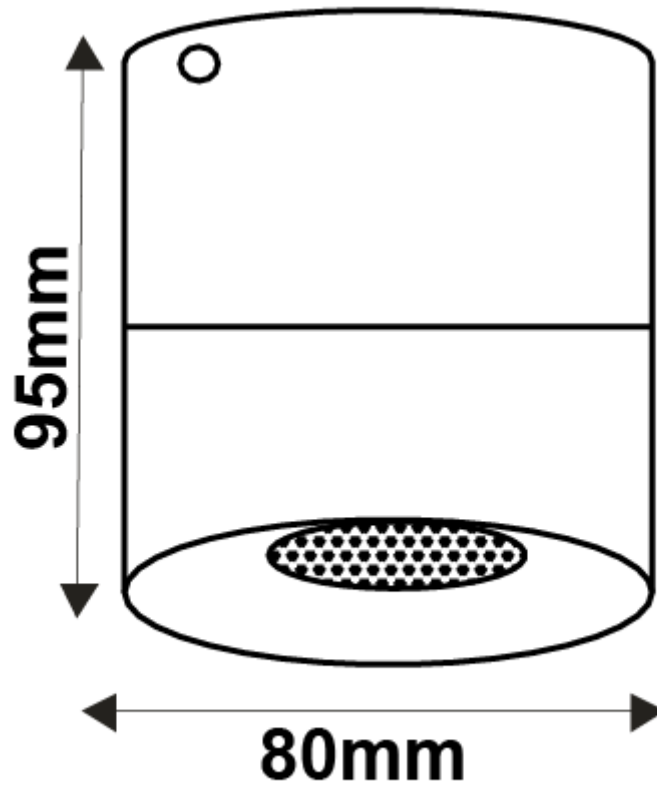

Line drawing of the item

Item number:09100/01/XX

# Installation drawing

09100/01

09101/01

09101/02

## Technical details

materials used:	aluminium	
color:	Aluminium,WHITE,black	
dimmable and how is the fixture dimmable:		
size:	Height:	95mm
	Length:	80mm
	Width:	80mm
	Net Weight:	325g
power requirements:	220-240V~50Hz	
bulb type and maximum Wattage:	GU10 W/O BULB	
number of bulbs:		
IP degree:	IP20	