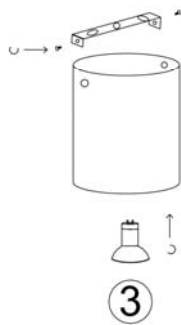

Line drawing of the item

Item number:09100/01/XX

# Installation drawing

09100/01

09101/01

09101/02

## Technical details

materials used:	aluminium	
color:	Aluminium,WHITE,black	
dimmable and how is the fixture dimmable:		
size:	Height:	95mm
	Length:	80mm
	Width:	80mm
	Net Weight:	325g
power requirements:	220-240V~50Hz	
bulb type and maximum Wattage:	GU10 W/O BULB	
number of bulbs:		
IP degree:	IP20	