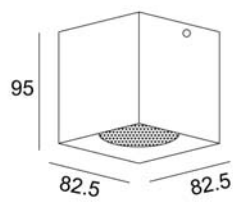

Installation drawing

09100/01

09101/01

09101/02