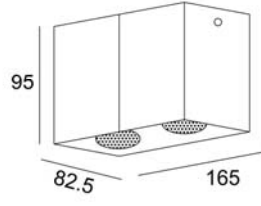

# Installation drawing

09100/01

09101/01

09101/02

## Technical details

materials used:	aluminium	
color:	Aluminium,WHITE,black	
dimmable and how is the fixture dimmable:		
size:	Height:	95mm
	Length:	80mm
	Width:	80mm
	Net Weight:	325g
power requirements:	220-240V~50Hz	
bulb type and maximum Wattage:	GU10 W/O BULB	
number of bulbs:		
IP degree:	IP20	