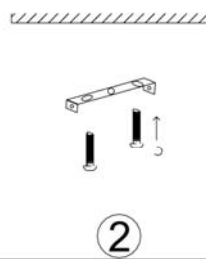

Line drawing of the item

Item number:09100/01/XX

# Installation drawing

09100/01

09101/01

09101/02

## Technical details

materials used:	aluminium	
color:	Aluminium,WHITE,black	
dimmable and how is the fixture dimmable:		
size:	Height:	95mm
	Length:	80mm
	Width:	80mm
	Net Weight:	325g
power requirements:	220-240V~50Hz	
bulb type and maximum Wattage:	GU10 W/O BULB	
number of bulbs:		
IP degree:	IP20	