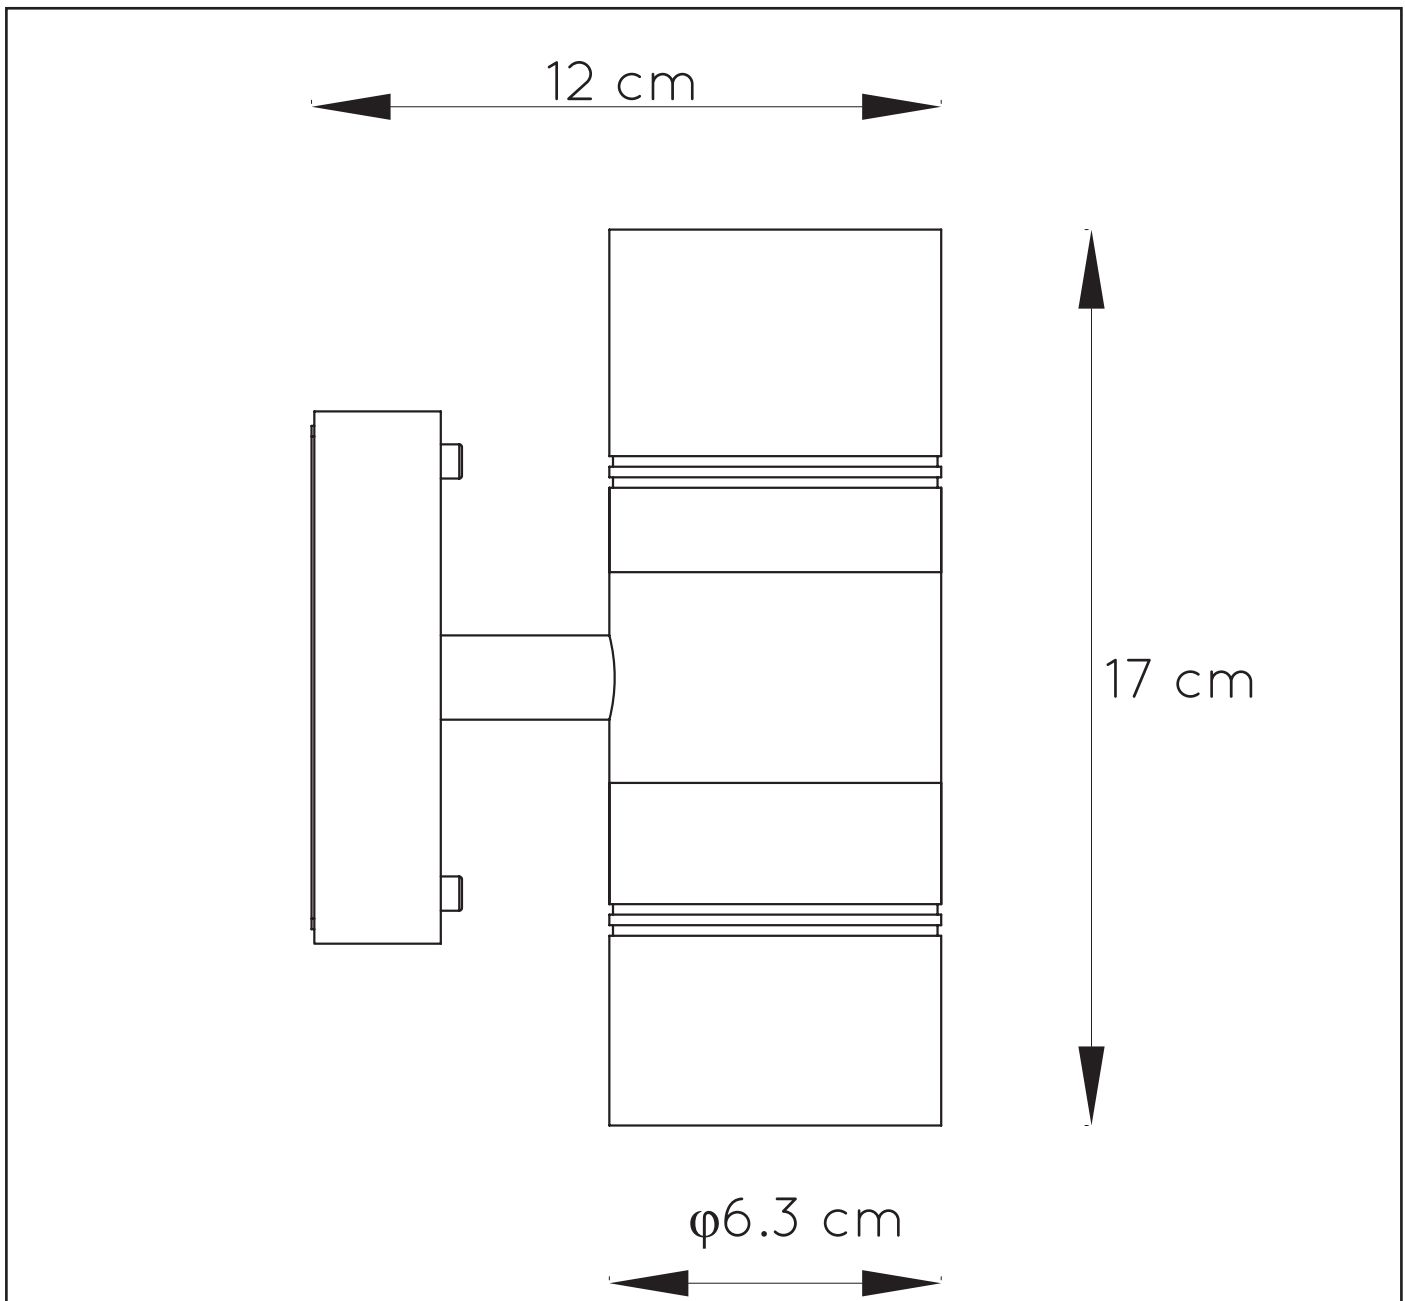

LUCIDE

GENERAL SPECIFICATIONS

RECOMMENDED LUCIDE LIGHT SOURCE

49008/05/60

Light source dimmable : No

Light source incl. : Yes

General

Dimensions LxWxH : 12 cm x 6.3 cm x 17 cm

Height minimum : 17 cm

Height maximum : 17 cm

Dimensions shade LxWxH : \varnothing 6.3 cm x 7.2 cm

Main material : Stainless steel

Ceiling rose material : Stainless steel

Color : Black

Style : Modern

Shape : Round

Power requirements : 220-240V~50Hz

Bulb type & maximum wattage : GU10 LED 5W

IP44

IP54

IP65

IP67

Explanation of IP numbers for degrees of protection, see safety instruction manual in the box.

For more specifications of this product please visit

www.lucide.com

LUCIDE

TECHNICAL DRAWING&DIMENSIONS

ARNE-LED

Item number : 14867/11/30
EAN code : 5411212143907

For more specifications, dimensions please visit
www.lucide.com

LUCIDE

INSTALLATION DRAWING SPECIFICATIONS