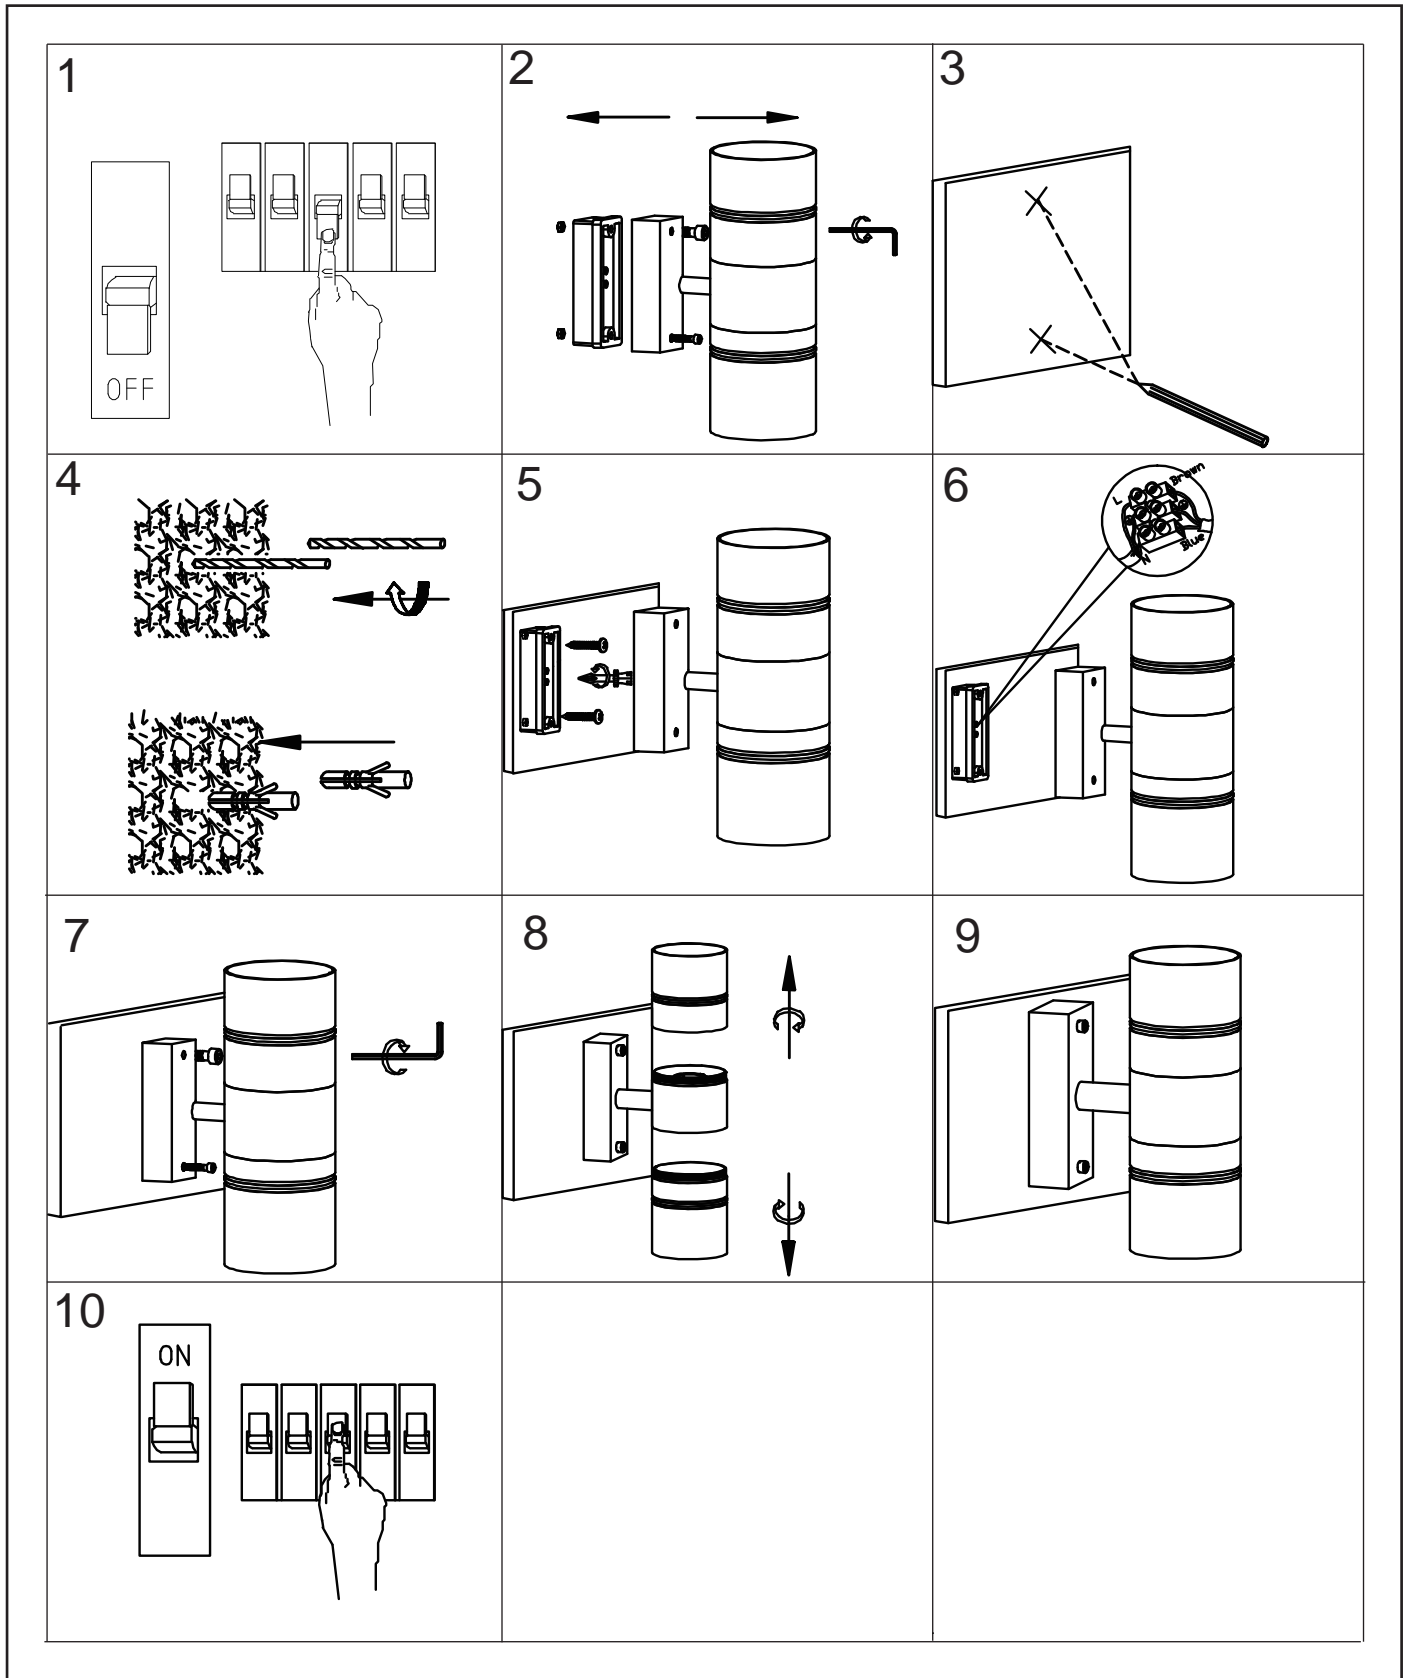

Height minimum : 17 cm

Height maximum : 17 cm

Dimensions shade LxWxH : \varnothing 6.3 cm x 7.2 cm

Main material : Stainless steel

Ceiling rose material : Stainless steel

Color : Black

Style : Modern

Shape : Round

Power requirements : 220-240V~50Hz

Bulb type & maximum wattage : GU10 LED 5W

IP44

IP54

IP65

IP67

Explanation of IP numbers for degrees of protection, see safety instruction manual in the box.

For more specifications of this product please visit

www.lucide.com

LUCIDE

TECHNICAL DRAWING&DIMENSIONS

ARNE-LED

Item number : 14867/11/30
EAN code : 5411212143907

For more specifications, dimensions please visit
www.lucide.com

LUCIDE

INSTALLATION DRAWING SPECIFICATIONS