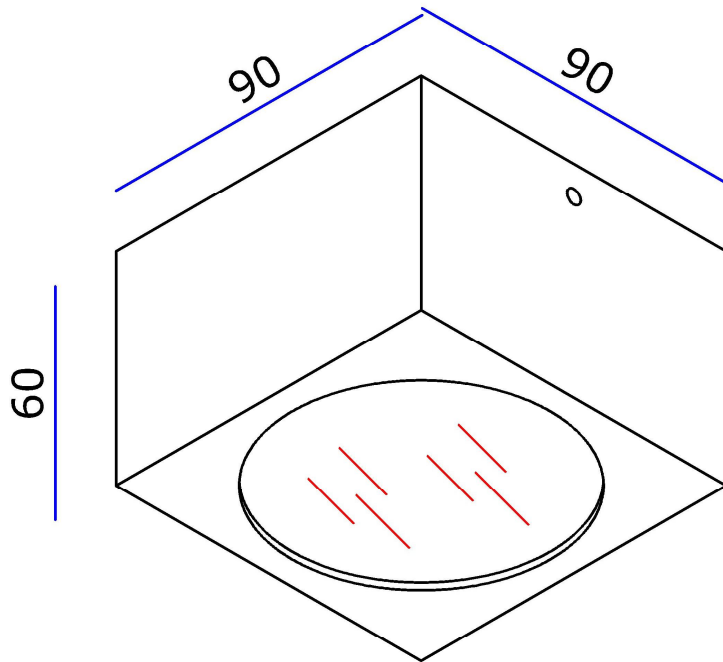

Line drawing of the item (with outline dimensions)

Item number:
17996/01/31

Installation drawing (the same as it in its instruction manual)

Technical details

materials used:	aluminum
color:	Matt white
dimmable and how is the fixture dimmable:	No
size:	Height: 60 Length: 90 Width: 90 Net Weight: 0.73
power requirements:	100-240V
bulb type and maximum Wattage:	Excluded G9 LED bulb
number of bulbs:	1
IP degree:	IP20