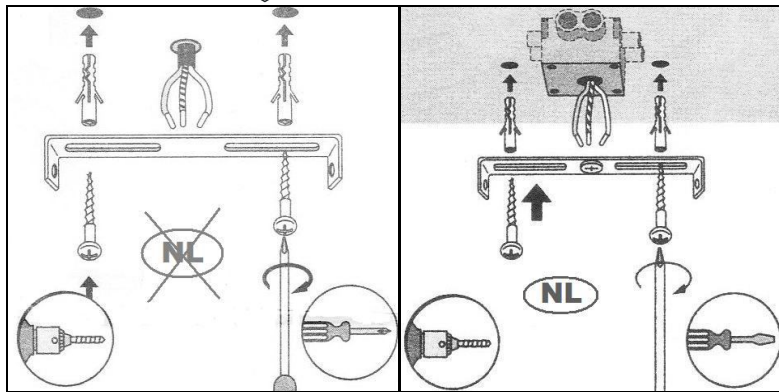

Line drawing of the item (with outline dimensions)

Item number:
17996/01/31

Installation drawing (the same as it in its instruction manual)

Technical details

materials used:	aluminum
color:	Matt white
dimmable and how is the fixture dimmable:	No
size:	Height: 60 Length: 90 Width: 90 Net Weight: 0.73
power requirements:	100-240V
bulb type and maximum Wattage:	Excluded G9 LED bulb
number of bulbs:	1
IP degree:	IP20