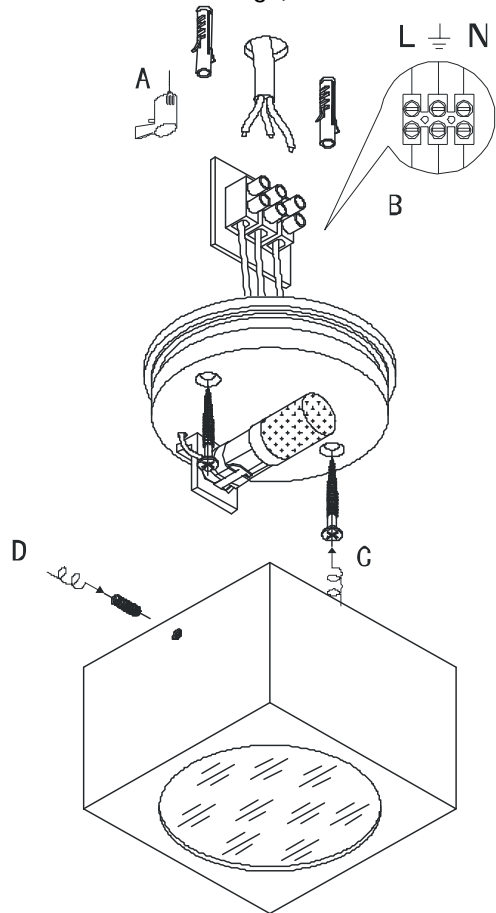

Line drawing of the item (with outline dimensions)

Item number:
17996/01/31

Installation drawing (the same as it in its instruction manual)

Technical details

materials used:	aluminum
color:	Matt white
dimmable and how is the fixture dimmable:	No
size:	Height: 60 Length: 90 Width: 90 Net Weight: 0.73
power requirements:	100-240V
bulb type and maximum Wattage:	Excluded G9 LED bulb
number of bulbs:	1
IP degree:	IP20