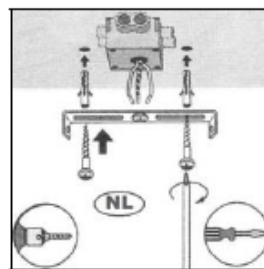

Line drawing of the item (with outline dimensions)

Installation drawing (the same as it in its instruction manual)

Technical details

materials used: metal	
color:	matt white
dimmable and how is the fixture dimmable:	
size:	Height: 42cm Length: 7.5cm Width: 12.1cm Net Weight: 0.9kgs
power requirements:	220V-240V ~50Hz
bulb type and maximum Wattage:	GU10 LED Max .4.5W
number of bulbs:	3X GU10
IP degree:	IP21