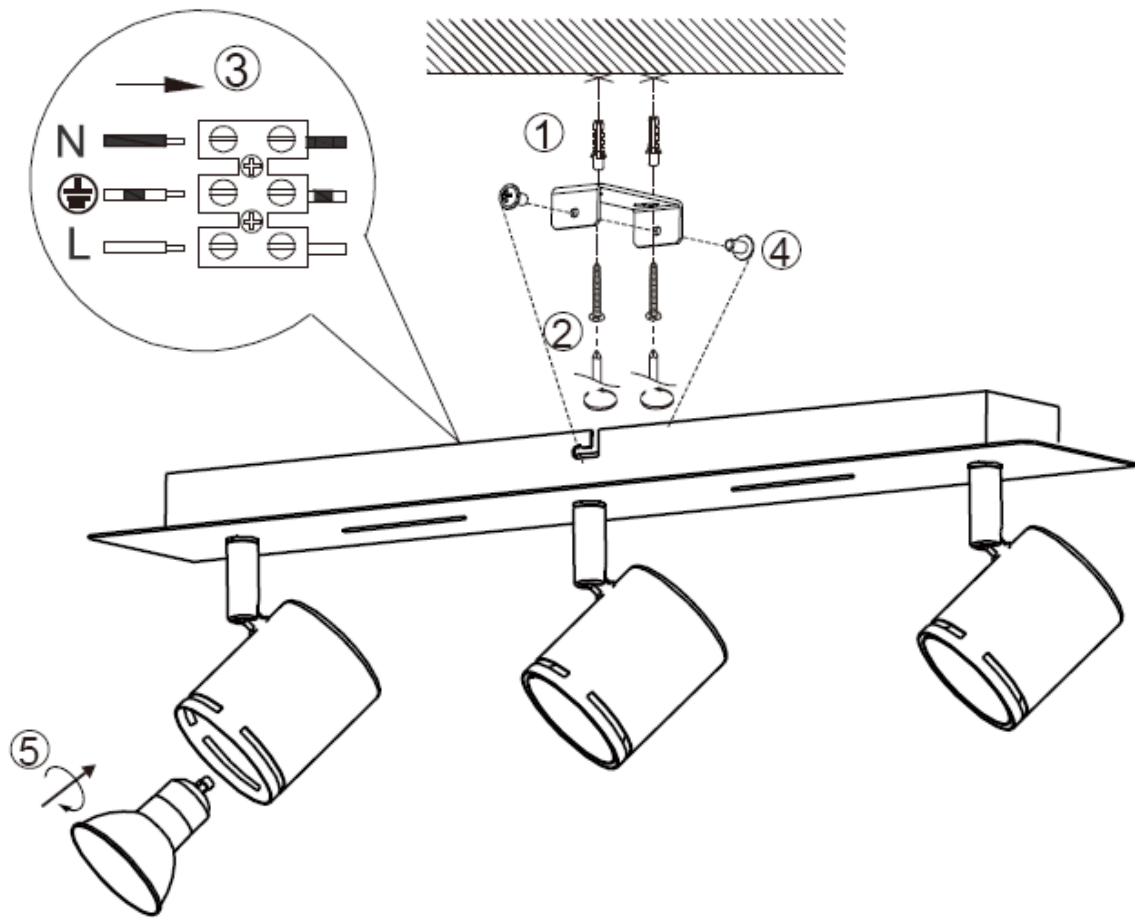

Line drawing of the item (with outline dimensions)

Installation drawing (the same as it in its instruction manual)

Technical details

materials used: metal	
color:	matt white
dimmable and how is the fixture dimmable:	
size:	Height: 42cm Length: 7.5cm Width: 12.1cm Net Weight: 0.9kgs
power requirements:	220V-240V ~50Hz
bulb type and maximum Wattage:	GU10 LED Max .4.5W
number of bulbs:	3X GU10
IP degree:	IP21