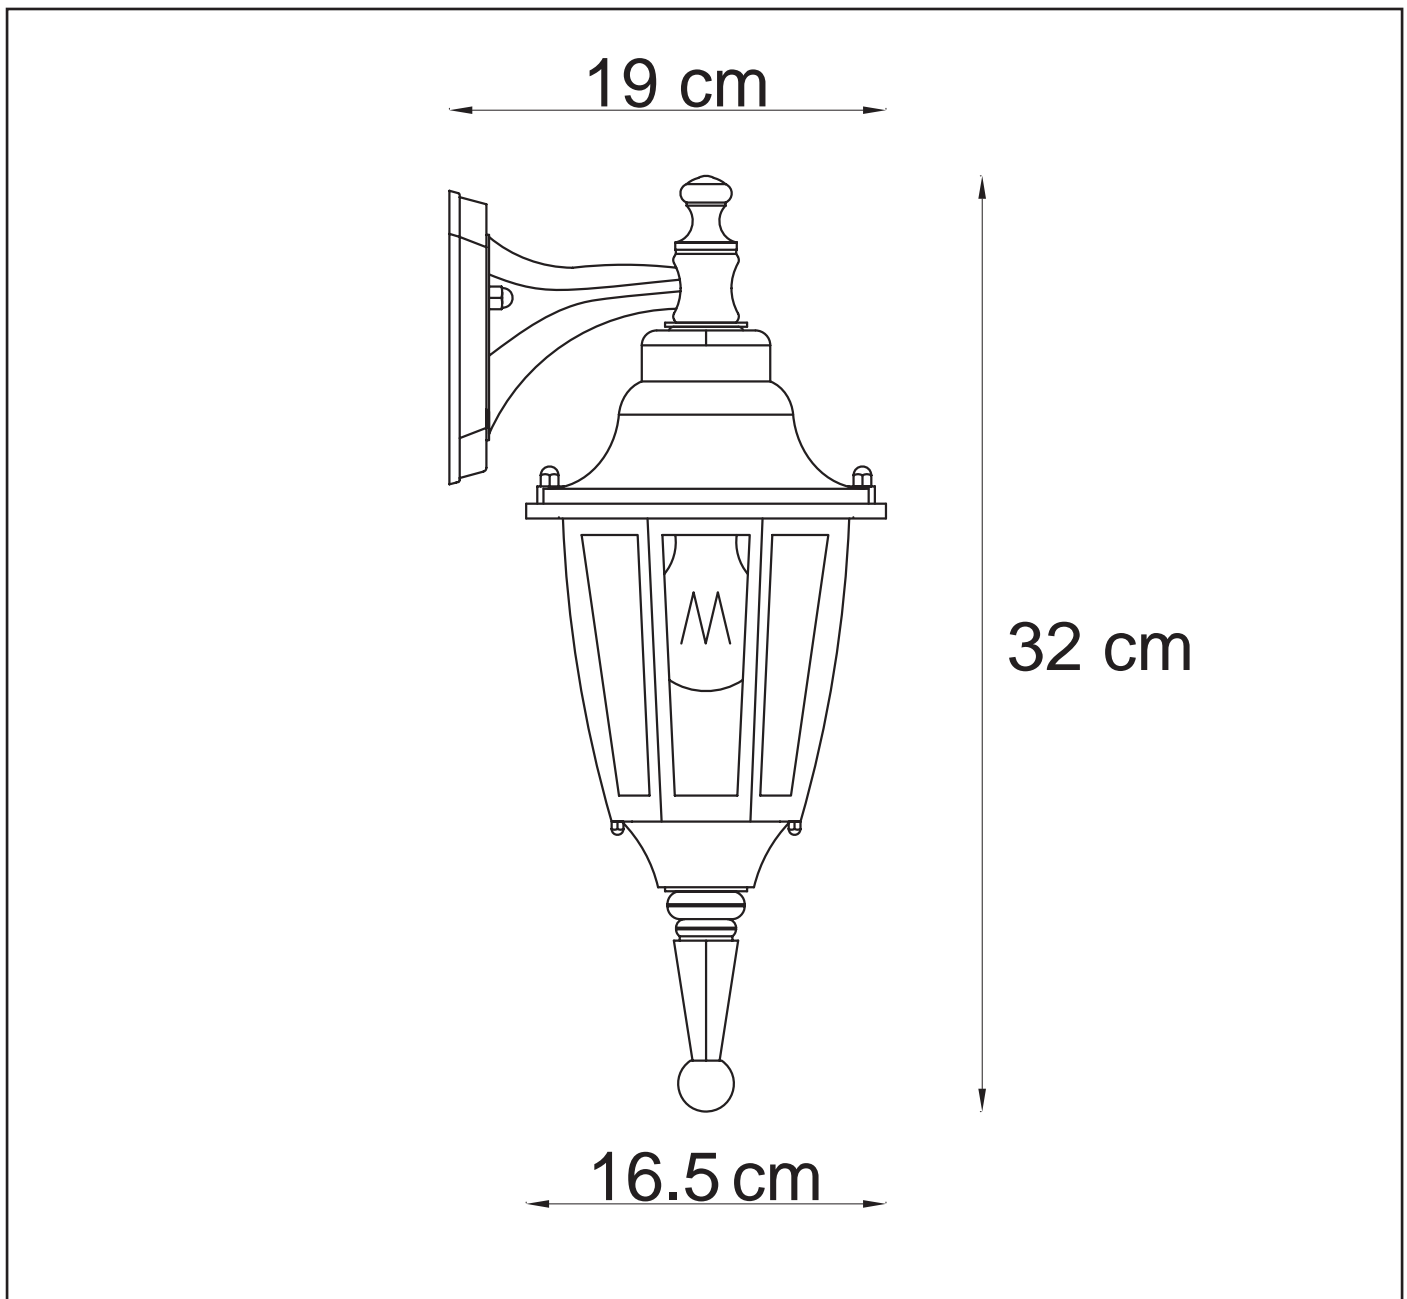

TIRENO

Item number : 11833/01/30

EAN code : 5411212110879

For more specifications, dimensions please visit
www.lucide.com