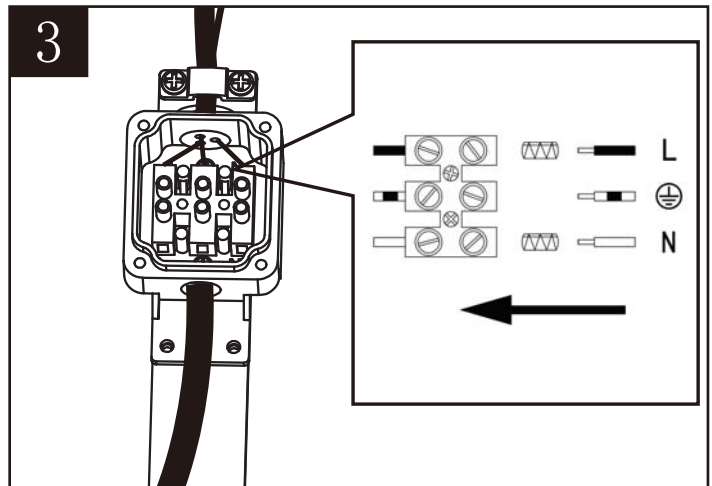

LUCIDE

Item number: 28851/40/30

Technical details

Materials used:	Aluminium+Plastic
Color:	Dark Grey
Dimmable and how is fixture dimmable	No
Size:	Height: 40cm
	Length: 17cm
	Width: 9.6cm
	Net weight: 0.87kg
Power requirements:	220-240V~50Hz
Bulb type and maximum wattage:	SMD LED, Max 6W
Number of bulbs:	60pcs SMD LED
IP degree:	IP54