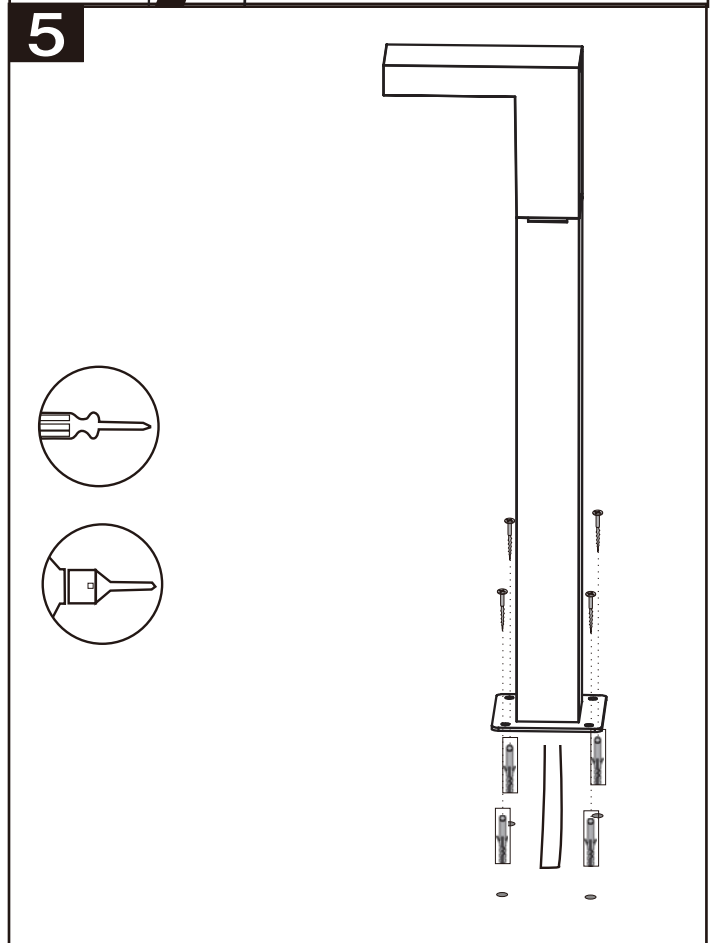

LUCIDE

Item number: 28851/40/30

Technical details

Materials used:	Aluminium+Plastic
Color:	Dark Grey
Dimmable and how is fixture dimmable	No
Size:	Height: 40cm
	Length: 17cm
	Width: 9.6cm
	Net weight: 0.87kg
Power requirements:	220-240V~50Hz
Bulb type and maximum wattage:	SMD LED, Max 6W
Number of bulbs:	60pcs SMD LED
IP degree:	IP54