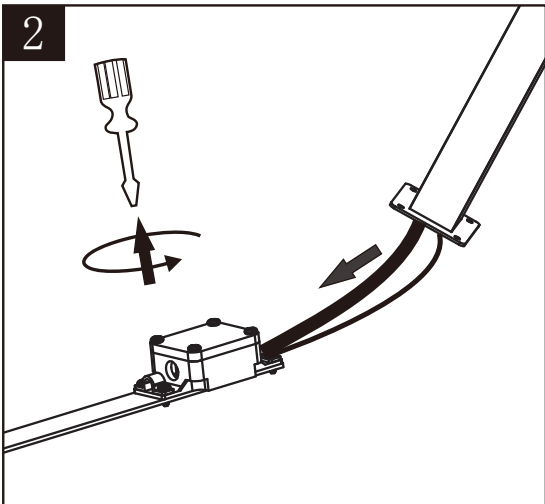

LUCIDE

Item number: 28851/40/30

Technical details

Materials used:	Aluminium+Plastic
Color:	Dark Grey
Dimmable and how is fixture dimmable	No
Size:	Height: 40cm
	Length: 17cm
	Width: 9.6cm
	Net weight: 0.87kg
Power requirements:	220-240V~50Hz
Bulb type and maximum wattage:	SMD LED, Max 6W
Number of bulbs:	60pcs SMD LED
IP degree:	IP54