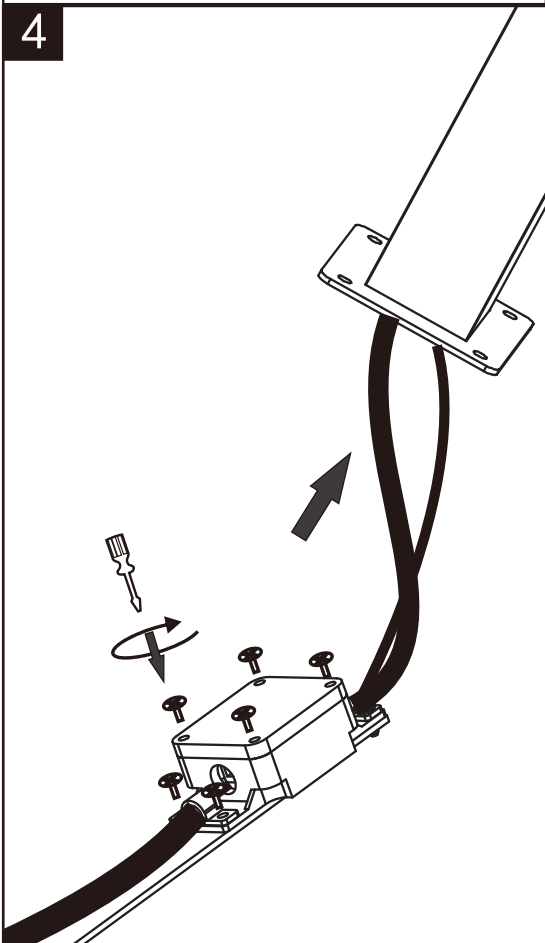

LUCIDE

Item number: 28851/40/30

Technical details

Materials used:	Aluminium+Plastic
Color:	Dark Grey
Dimmable and how is fixture dimmable	No
Size:	Height: 40cm
	Length: 17cm
	Width: 9.6cm
	Net weight: 0.87kg
Power requirements:	220-240V~50Hz
Bulb type and maximum wattage:	SMD LED, Max 6W
Number of bulbs:	60pcs SMD LED
IP degree:	IP54