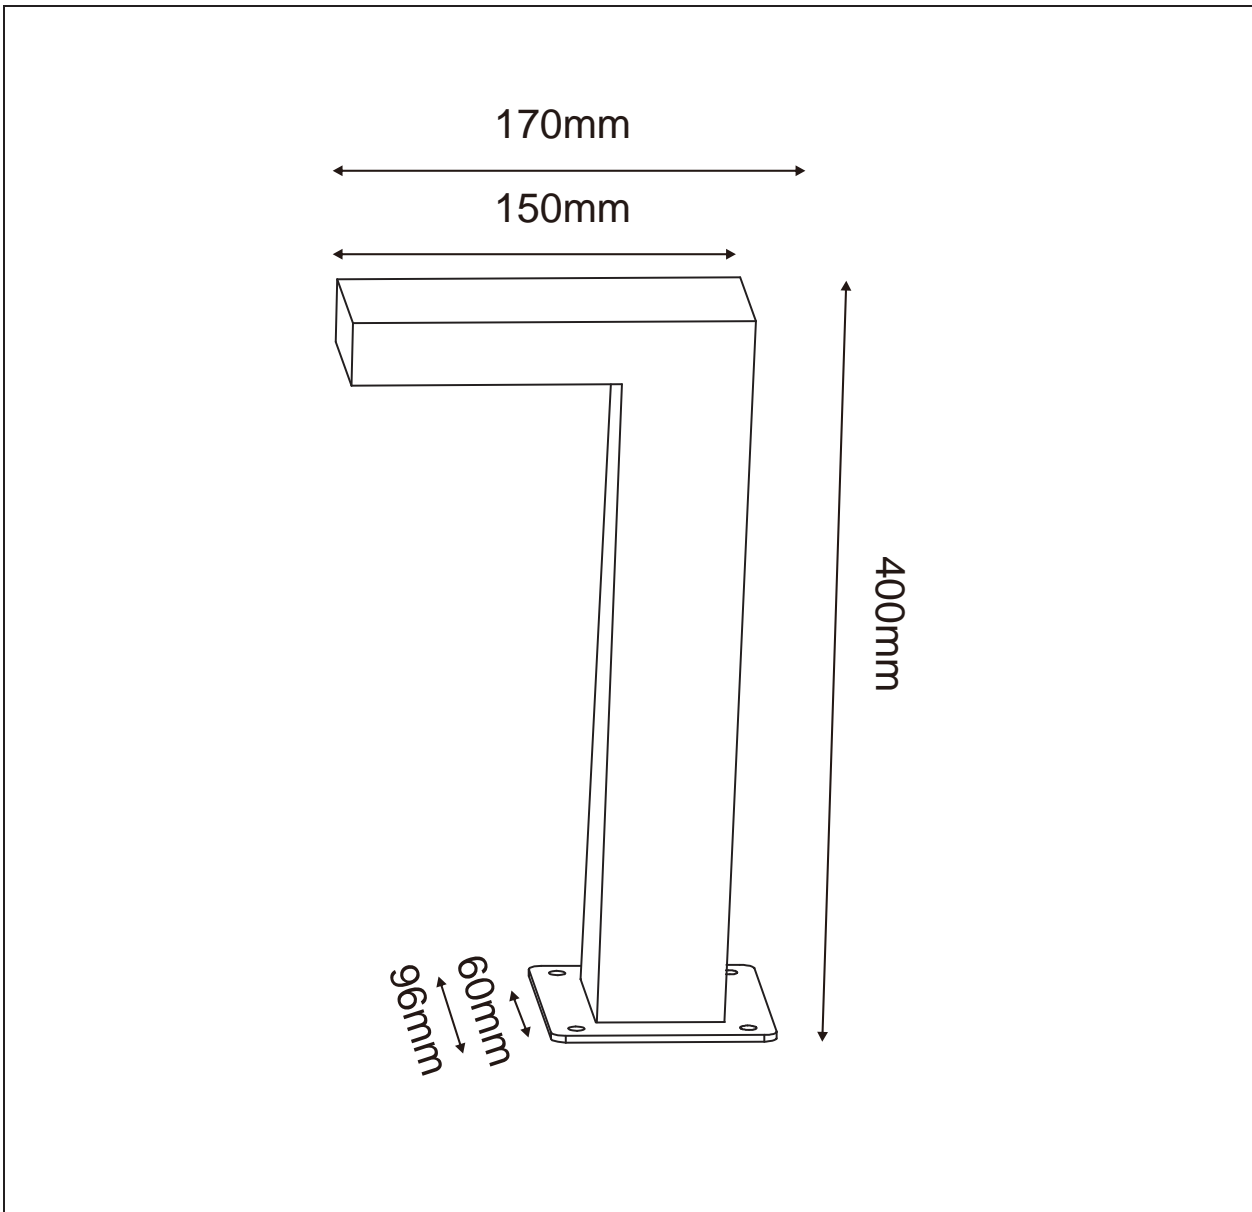

LUCIDE

Item number: 28851/40/30

Technical details

Materials used:	Aluminium+Plastic
Color:	Dark Grey
Dimmable and how is fixture dimmable	No
Size:	Height: 40cm
	Length: 17cm
	Width: 9.6cm
	Net weight: 0.87kg
Power requirements:	220-240V~50Hz
Bulb type and maximum wattage:	SMD LED, Max 6W
Number of bulbs:	60pcs SMD LED
IP degree:	IP54