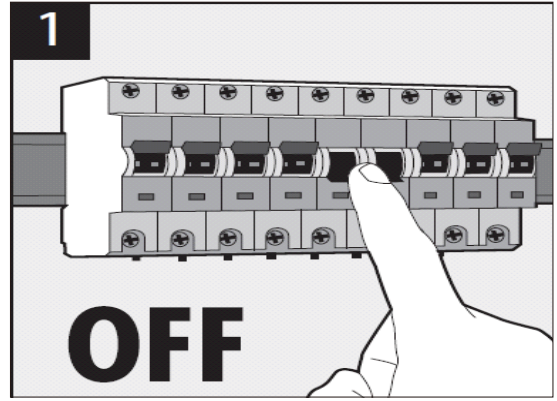

LUCIDE

Item number: 28851/40/30

Technical details

Materials used:	Aluminium+Plastic
Color:	Dark Grey
Dimmable and how is fixture dimmable	No
Size:	Height: 40cm
	Length: 17cm
	Width: 9.6cm
	Net weight: 0.87kg
Power requirements:	220-240V~50Hz
Bulb type and maximum wattage:	SMD LED, Max 6W
Number of bulbs:	60pcs SMD LED
IP degree:	IP54