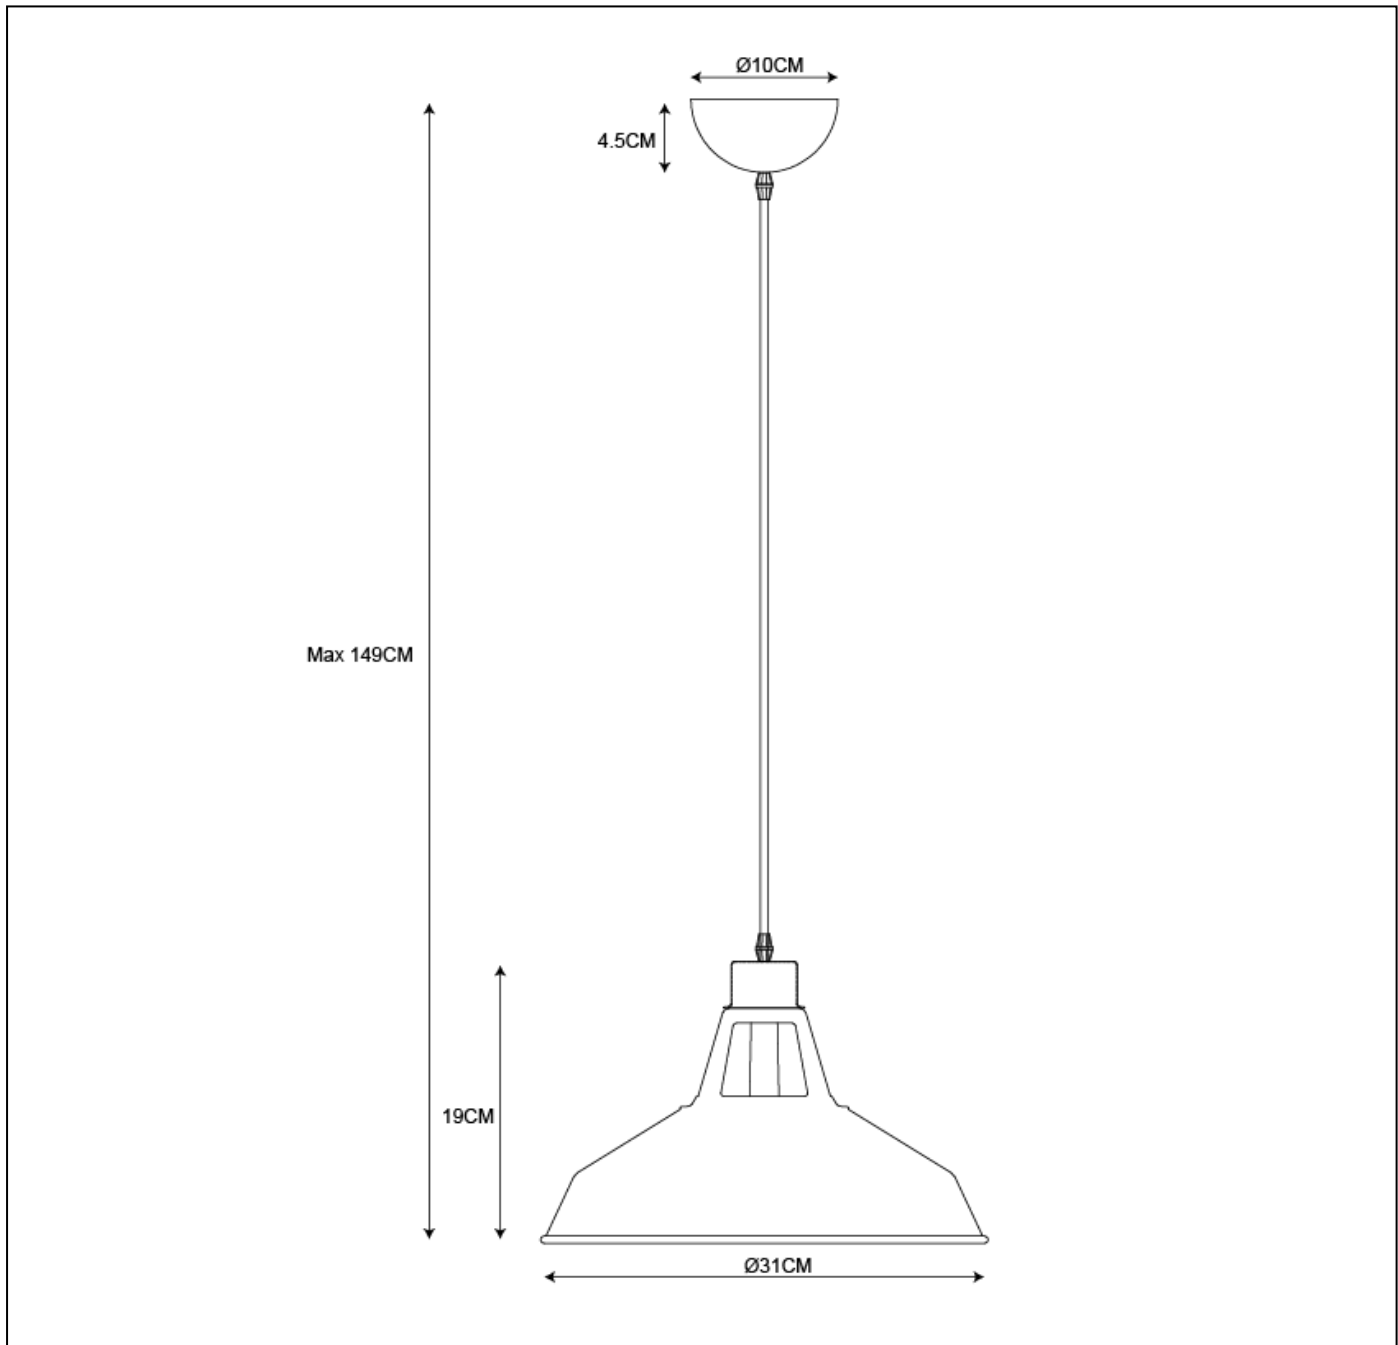

BRASSY-BIS

Item number : 43401/31/30

EAN code : 5411212430236

For more specifications, dimensions please visit

www.lucide.com