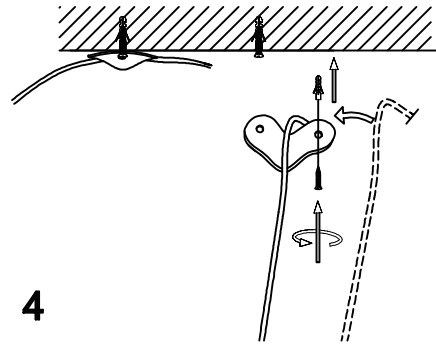

### General

**Dimensions LxWxH :** 260 cm x 260 cm x 120 cm

**Height minimum :** 30cm

**Height maximum :** 230cm

**Dimensions shade LxWxH :** 11.5 cm x 11.5cm x 20cm

**Main material :** Metal

**Ceiling rose material :** Metal

### Product specifications

**Dimmable :** No

**Light direction :** Around (Diffuse)

**Adjustable in height :** Yes

(Before Installation)

**Directional :** Not Directional

**Cable :** Yes,Cable On Product

**Cable length :** 200cm

## INSTALLATION DRAWING SPECIFICATIONS

1

2

3

4

5