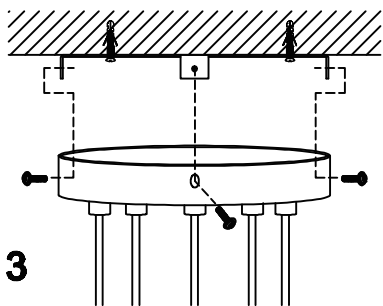

### General

**Dimensions LxWxH :** 260 cm x 260 cm x 120 cm

**Height minimum :** 30cm

**Height maximum :** 230cm

**Dimensions shade LxWxH :** 11.5 cm x 11.5cm x 20cm

**Main material :** Metal

**Ceiling rose material :** Metal

### Product specifications

**Dimmable :** No

**Light direction :** Around (Diffuse)

**Adjustable in height :** Yes

(Before Installation)

**Directional :** Not Directional

**Cable :** Yes,Cable On Product

**Cable length :** 200cm

## INSTALLATION DRAWING SPECIFICATIONS

1

2

3

4

5