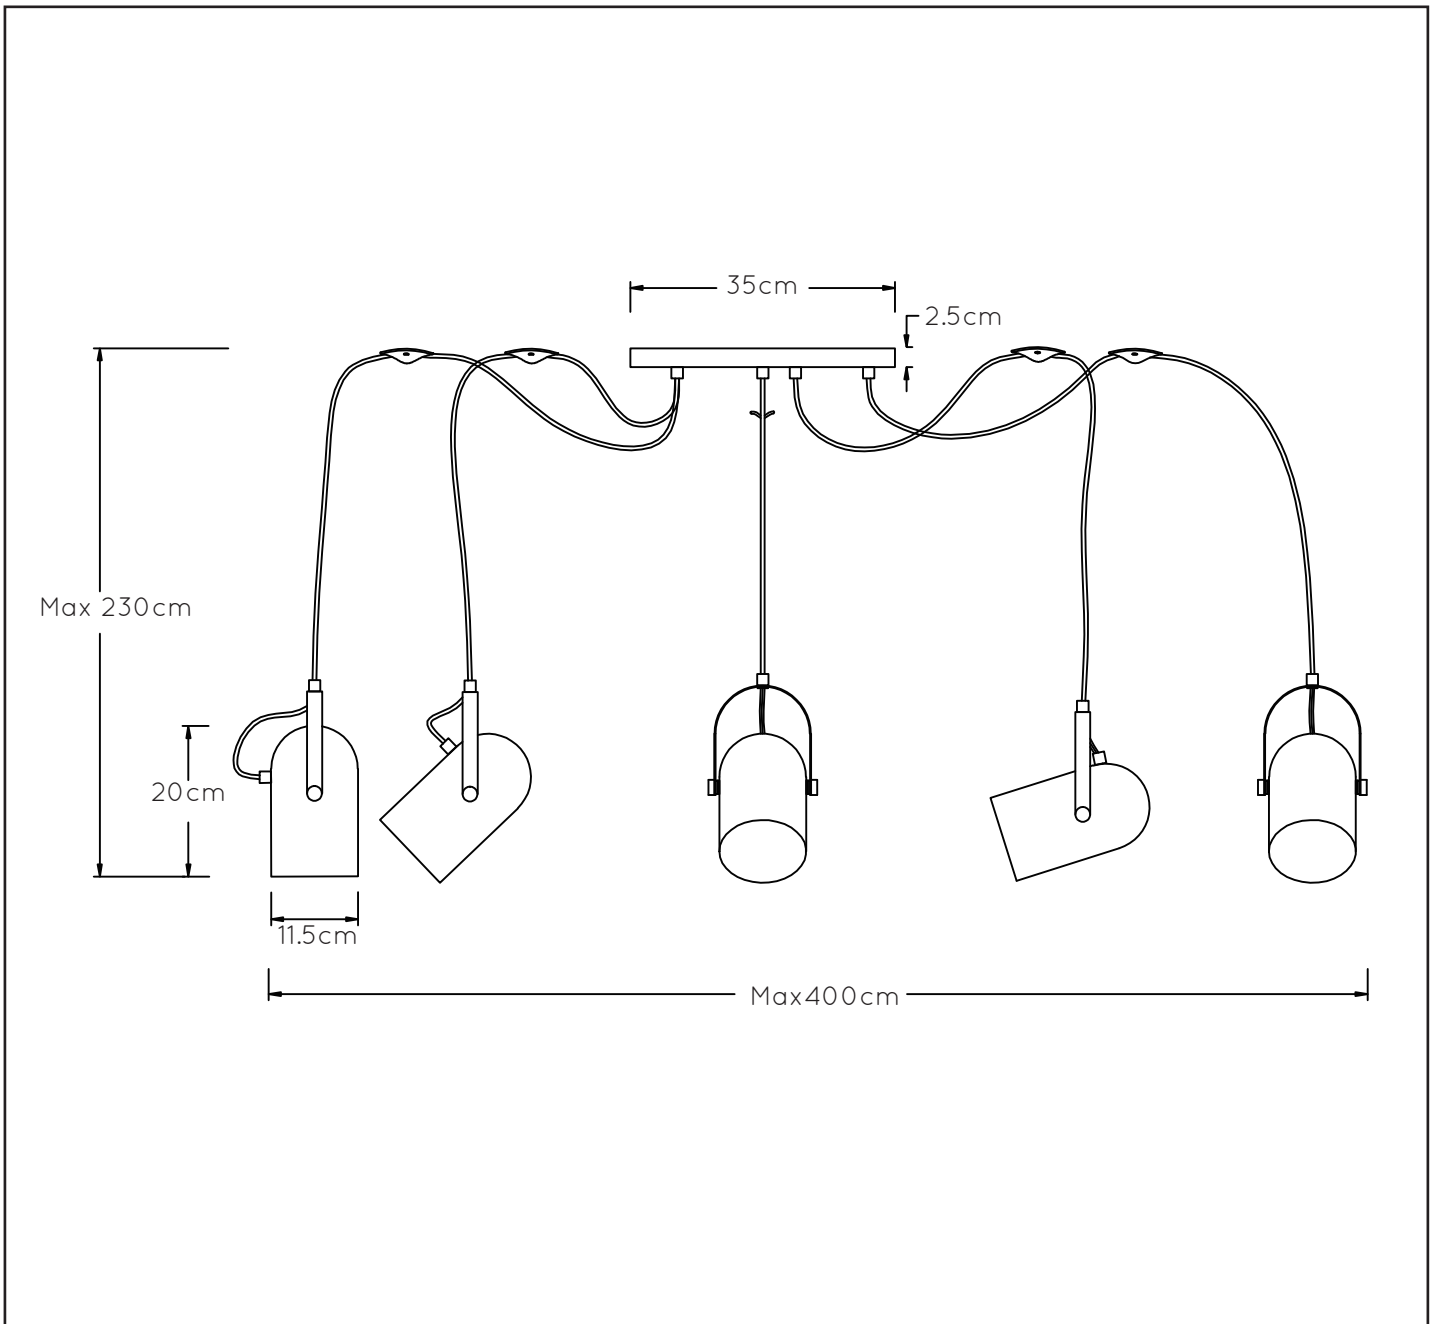

SWAPP

Item number : 45466/05/30

EAN code : 5411212450692

For more specifications, dimensions please visit

www.lucide.com