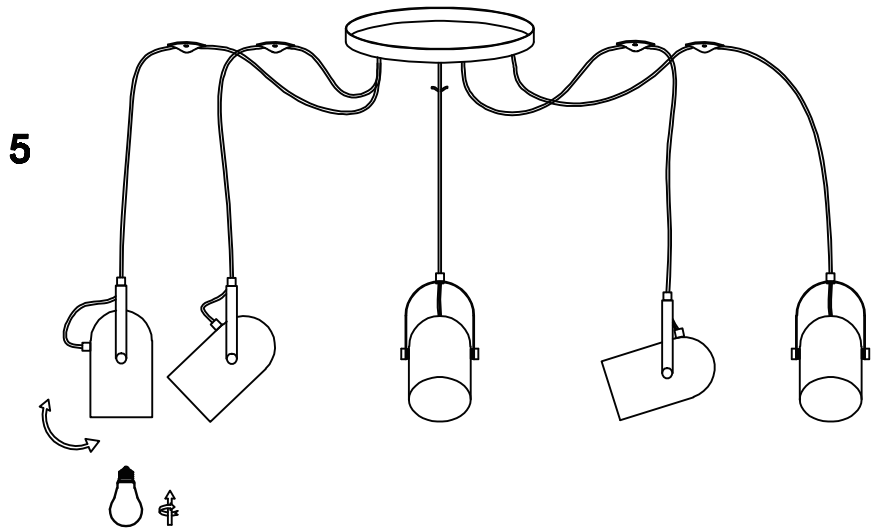

### Product specifications

**Dimmable :** No

**Light direction :** Around (Diffuse)

**Adjustable in height :** Yes

(Before Installation)

**Directional :** Not Directional

**Cable :** Yes,Cable On Product

**Cable length :** 200cm

## INSTALLATION DRAWING SPECIFICATIONS

1

2

3

4

5