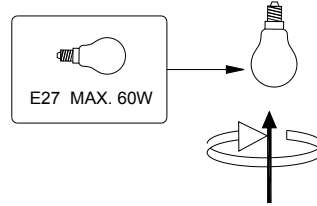

LUCIDE

INSTALLATION DRAWING SPECIFICATION

1

2