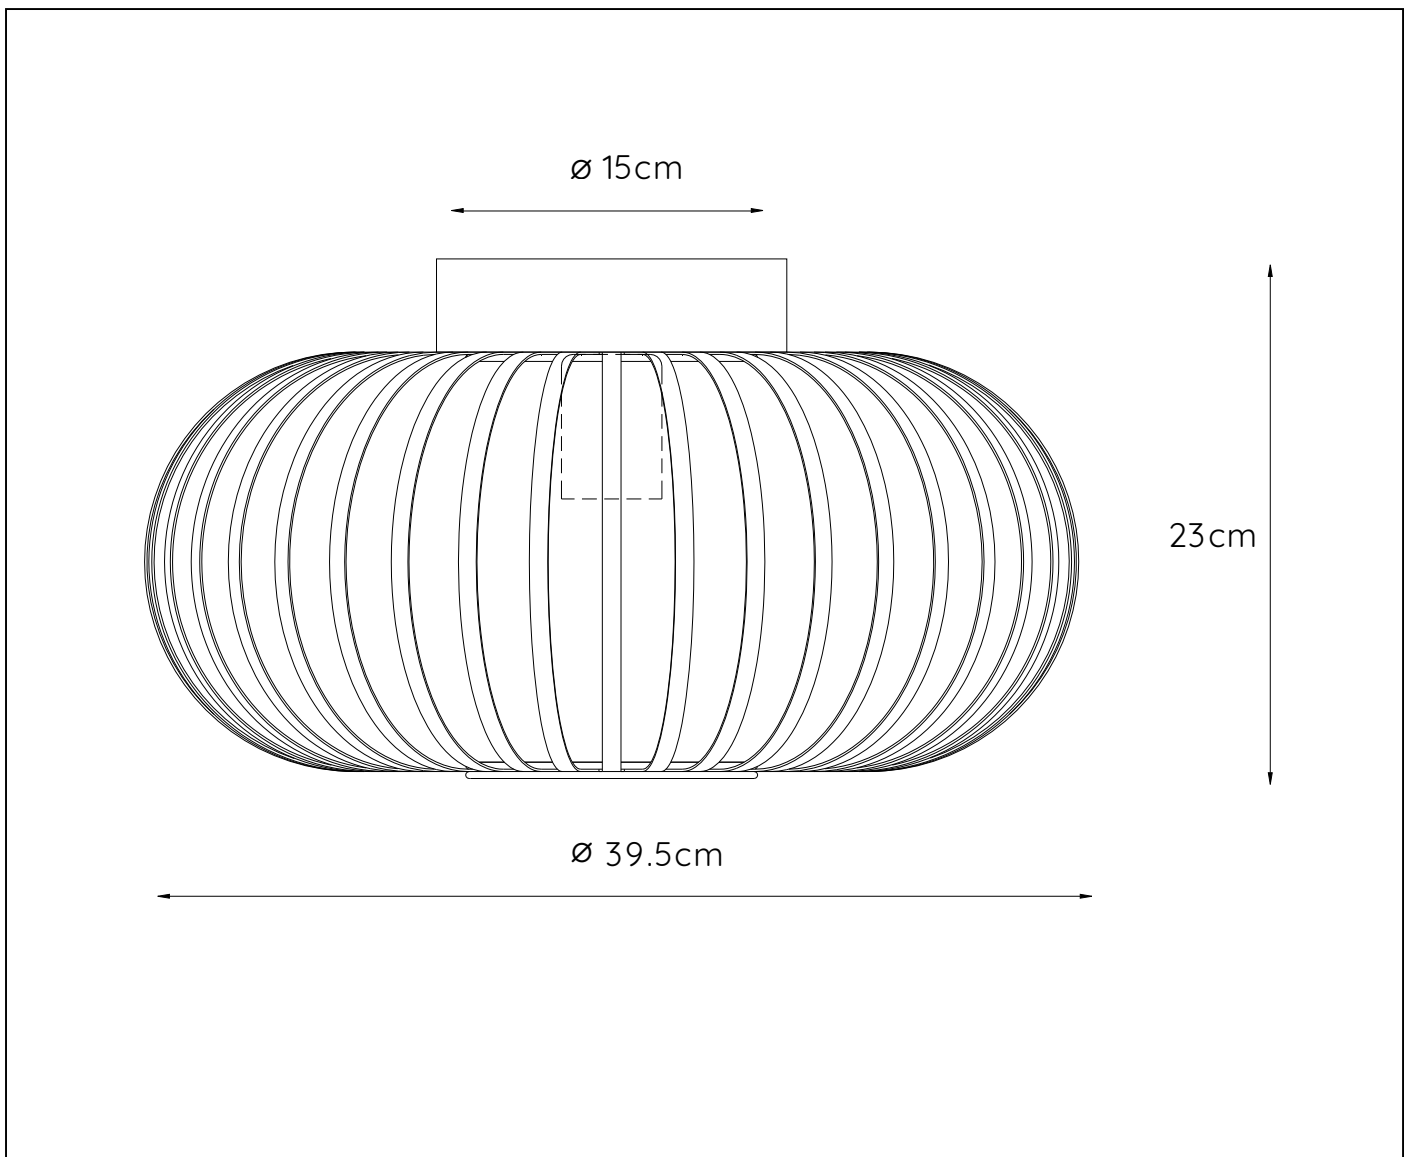

item number : 78174/40/30
EAN code : 5411212782342

MANUELA

**RECOMMENDED LUCIDE
LIGHT SOURCE**

49032/05/65

Light source dimmable : Yes

Light source incl. : No

General

Dimensions LxWxH : 39.5cm x 39.5cm x 23 cm
Height minimum : 23cm
Height maximum : 23 cm
Dimensions shade LxWxH : 39.5cm x 39.5cm x 18 cm
Main material : Metal
Ceiling rose material : Metal
Color :Black
Style : Modern
Shape : Oval
Weight : 2.0 kg
Warranty : 2 years

Product specifications

Dimmable : Yes
Light direction : Around (Diffuse)
Adjustable in height : No
Directional : Not Directional
Cable : No
Cable length : -
Sensor : Without Sensor
Control : Light Switch Control
IP-Class : 20
Electric class : 1
Light source including ? : No
Lamp socket : E27
Light source number : 1
Power requirements : 220-240V~50Hz
Bulb type & maximum wattage : E27- max.60W

For more specifications of this product please visit

www.lucide.com

MANUELA

Itemnumber : 78174/40/30

EAN code : 5411212782342

For more specifications, dimensions please visit

www.lucide.com

LUCIDE