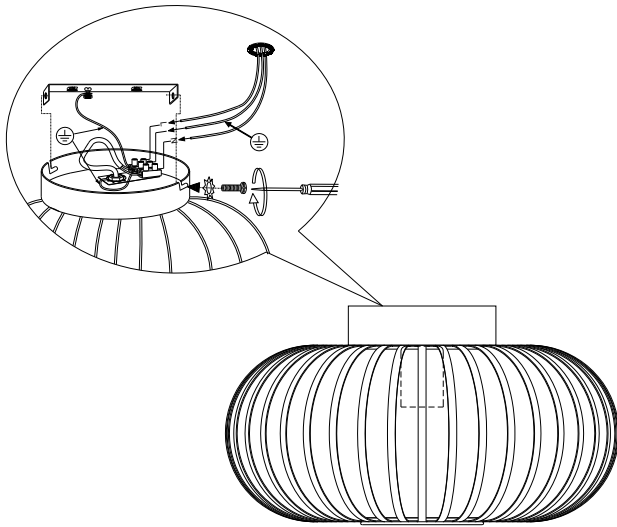

item number : 78174/40/30
EAN code : 5411212782342

MANUELA

**RECOMMENDED LUCIDE
LIGHT SOURCE**

49032/05/65

Light source dimmable : Yes

Light source incl. : No

General

Dimensions LxWxH : 39.5cm x 39.5cm x 23 cm
Height minimum : 23cm
Height maximum : 23 cm
Dimensions shade LxWxH : 39.5cm x 39.5cm x 18 cm
Main material : Metal
Ceiling rose material : Metal
Color :Black
Style : Modern
Shape : Oval
Weight : 2.0 kg
Warranty : 2 years

Product specifications

Dimmable : Yes
Light direction : Around (Diffuse)
Adjustable in height : No
Directional : Not Directional
Cable : No
Cable length : -
Sensor : Without Sensor
Control : Light Switch Control
IP-Class : 20
Electric class : 1
Light source including ? : No
Lamp socket : E27
Light source number : 1
Power requirements : 220-240V~50Hz
Bulb type & maximum wattage : E27- max.60W

For more specifications of this product please visit

www.lucide.com

MANUELA

Itemnumber : 78174/40/30

EAN code : 5411212782342

For more specifications, dimensions please visit

www.lucide.com

LUCIDE

INSTALLATION DRAWING SPECIFICATION

1

2