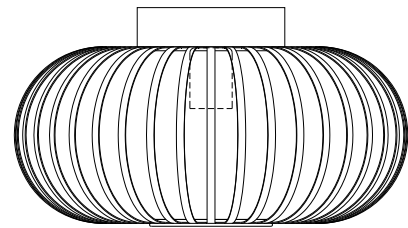

item number : 78174/40/30
EAN code : 5411212782342

MANUELA

**RECOMMENDED LUCIDE
LIGHT SOURCE**

49032/05/65

Light source dimmable : Yes

Light source incl. : No

General

Dimensions LxWxH : 39.5cm x 39.5cm x 23 cm
Height minimum : 23cm
Height maximum : 23 cm
Dimensions shade LxWxH : 39.5cm x 39.5cm x 18 cm
Main material : Metal
Ceiling rose material : Metal
Color :Black
Style : Modern
Shape : Oval
Weight : 2.0 kg
Warranty : 2 years

Product specifications

Dimmable : Yes
Light direction : Around (Diffuse)
Adjustable in height : No
Directional : Not Directional
Cable : No
Cable length : -
Sensor : Without Sensor
Control : Light Switch Control
IP-Class : 20
Electric class : 1
Light source including ? : No
Lamp socket : E27
Light source number : 1
Power requirements : 220-240V~50Hz
Bulb type & maximum wattage : E27- max.60W

For more specifications of this product please visit

www.lucide.com

MANUELA

Itemnumber : 78174/40/30

EAN code : 5411212782342

For more specifications, dimensions please visit

www.lucide.com

LUCIDE

INSTALLATION DRAWING SPECIFICATION

1

2