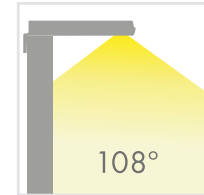

PANDORA 208 mm

TECHNICAL INFORMATION

REF	Max. Power	Color Temp.	Luminous flux	Installation
E27367CI	5W	5700 K	389 lm	Cabinet, Wooden backing, Mirror

LIGHT BEAM

PHOTOMETRIC CURVES

PANDORA 308 mm

TECHNICAL INFORMATION

LIGHT BEAM

PHOTOMETRIC CURVES

PANDORA 458 mm

TECHNICAL INFORMATION

REF	Max. Power	Color Temp.	Luminous flux	Installation
26485CI	10W	5700 K	757 lm	Cabinet, Wooden backing, Mirror
E26722CI	10W	4000 K	757 lm	Cabinet, Wooden backing, Mirror
E26485CI	10W	5700 K	757 lm	Wooden backing

LIGHT BEAM

PHOTOMETRIC CURVES

PANDORA 608 mm

TECHNICAL INFORMATION

REF	Max. Power	Color Temp.	Luminous flux	Installation
26486CI	11W	5700 K	955 lm	Cabinet, Wooden backing, Mirror
E26723CI	11W	4000 K	955 lm	Cabinet, Wooden backing, Mirror
E26486CI	11W	5700 K	955 lm	Wooden backing