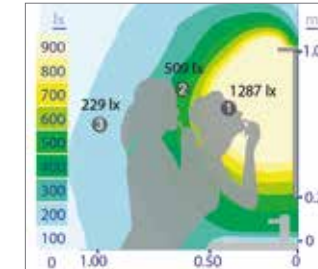

PHOTOMETRIC CURVES