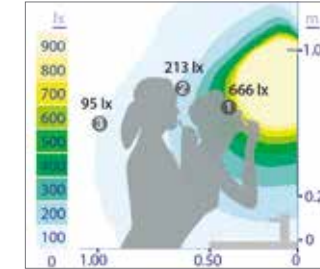

PANDORA 208 mm

TECHNICAL INFORMATION

REF	Max. Power	Color Temp.	Luminous flux	Installation
E27367CI	5W	5700 K	389 lm	Cabinet, Wooden backing, Mirror

LIGHT BEAM

PHOTOMETRIC CURVES

PANDORA 308 mm

TECHNICAL INFORMATION