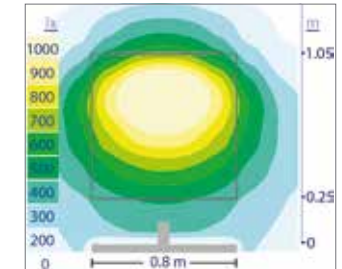

PHOTOMETRIC CURVES