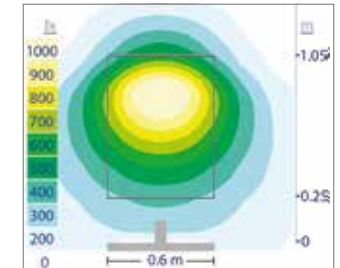

PHOTOMETRIC CURVES