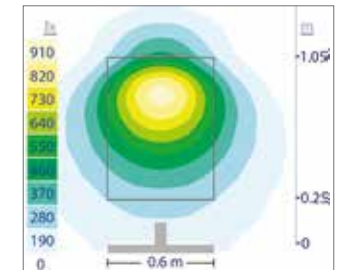

PANDORA 208 mm

TECHNICAL INFORMATION

REF	Max. Power	Color Temp.	Luminous flux	Installation
E27367CI	5W	5700 K	389 lm	Cabinet, Wooden backing, Mirror

LIGHT BEAM

PHOTOMETRIC CURVES

PANDORA 308 mm

TECHNICAL INFORMATION

LIGHT BEAM

PHOTOMETRIC CURVES

PANDORA 458 mm

TECHNICAL INFORMATION

REF	Max. Power	Color Temp.	Luminous flux	Installation
26485CI	10W	5700 K	757 lm	Cabinet, Wooden backing, Mirror
E26722CI	10W	4000 K	757 lm	Cabinet, Wooden backing, Mirror
E26485CI	10W	5700 K	757 lm	Wooden backing