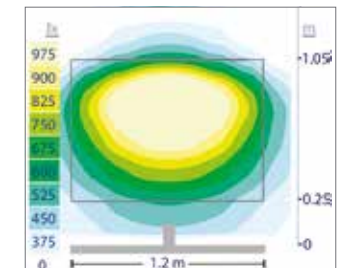

LIGHT BEAM

PHOTOMETRIC CURVES

PANDORA 1008 mm

TECHNICAL INFORMATION

REF	Max. Power	Color Temp.	Luminous flux	Installation
E27134CI	15W	5700 K	1270 lm	Cabinet, Wooden backing, Mirror

LIGHT BEAM

PHOTOMETRIC CURVES

Picture: Pandora 208 mm 5700K

Picture: Pandora 458 mm 4000K

Picture: Pandora 308 mm 4000K

Picture: Pandora 808 mm 5700K

TECHNICAL DRAWING

PANDORA 208-27367CI

PANDORA 308-26484CI
PANDORA 308-E26721CI
PANDORA 308-E26484CI