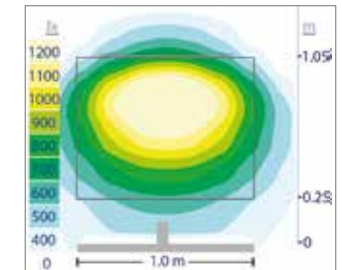

PHOTOMETRIC CURVES