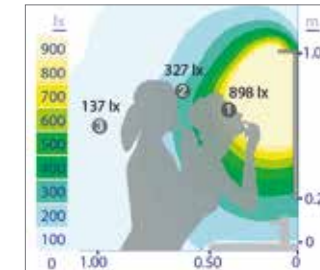

PHOTOMETRIC CURVES