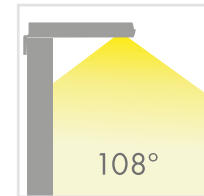

PANDORA 608 mm

TECHNICAL INFORMATION

REF	Max. Power	Color Temp.	Luminous flux	Installation
26486CI	11W	5700 K	955 lm	Cabinet, Wooden backing, Mirror
E26723CI	11W	4000 K	955 lm	Cabinet, Wooden backing, Mirror
E26486CI	11W	5700 K	955 lm	Wooden backing

LIGHT BEAM

PHOTOMETRIC CURVES

PANDORA 808 mm

TECHNICAL INFORMATION

REF	Max. Power	Color Temp.	Luminous flux	Installation
26693CI	15W	5700 K	1270 lm	Cabinet, Wooden backing, Mirror
E26693CI	15W	5700 K	1270 lm	Wooden backing

LIGHT BEAM

PHOTOMETRIC CURVES

PANDORA 1008 mm

TECHNICAL INFORMATION

REF	Max. Power	Color Temp.	Luminous flux	Installation
E27134CI	15W	5700 K	1270 lm	Cabinet, Wooden backing, Mirror

LIGHT BEAM

PHOTOMETRIC CURVES