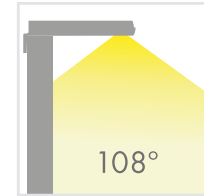

PANDORA

LED

mm: 208 · 308 · 458 · 608 · 808 · 1008

Body: Aluminium - ABS

Difusser: EBIREX

DRIVER
LESS

4000 K

5700 K

PANDORA 208 mm

TECHNICAL INFORMATION

REF	Max. Power	Color Temp.	Luminous flux	Installation
E27367CI	5W	5700 K	389 lm	Cabinet, Wooden backing, Mirror

LIGHT BEAM

PHOTOMETRIC CURVES

PANDORA 308 mm

TECHNICAL INFORMATION

LIGHT BEAM

PHOTOMETRIC CURVES

PANDORA 458 mm

TECHNICAL INFORMATION

REF	Max. Power	Color Temp.	Luminous flux	Installation
26485CI	10W	5700 K	757 lm	Cabinet, Wooden backing, Mirror
E26722CI	10W	4000 K	757 lm	Cabinet, Wooden backing, Mirror
E26485CI	10W	5700 K	757 lm	Wooden backing

LIGHT BEAM

PHOTOMETRIC CURVES

PANDORA 608 mm

TECHNICAL INFORMATION

REF	Max. Power	Color Temp.	Luminous flux	Installation
26486CI	11W	5700 K	955 lm	Cabinet, Wooden backing, Mirror
E26723CI	11W	4000 K	955 lm	Cabinet, Wooden backing, Mirror
E26486CI	11W	5700 K	955 lm	Wooden backing