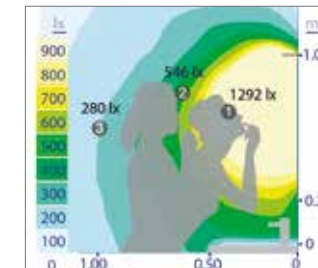

LIGHT BEAM

PHOTOMETRIC CURVES

PANDORA 1008 mm

TECHNICAL INFORMATION

REF	Max. Power	Color Temp.	Luminous flux	Installation
E27134CI	15W	5700 K	1270 lm	Cabinet, Wooden backing, Mirror

LIGHT BEAM

PHOTOMETRIC CURVES

Picture: Pandora 208 mm 5700K

Picture: Pandora 458 mm 4000K

Picture: Pandora 308 mm 4000K

Picture: Pandora 808 mm 5700K

TECHNICAL DRAWING

PANDORA 208-27367CI

PANDORA 308-26484CI
PANDORA 308-E26721CI
PANDORA 308-E26484CI