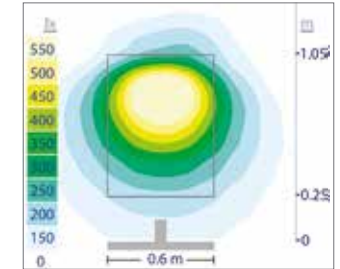

PANDORA 208 mm

TECHNICAL INFORMATION

REF	Max. Power	Color Temp.	Luminous flux	Installation
E27367CI	5W	5700 K	389 lm	Cabinet, Wooden backing, Mirror

LIGHT BEAM

PHOTOMETRIC CURVES

PANDORA 308 mm

TECHNICAL INFORMATION