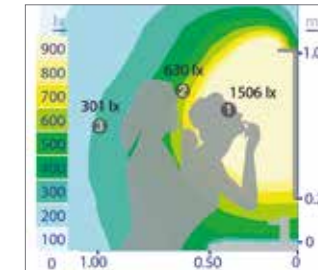

PHOTOMETRIC CURVES