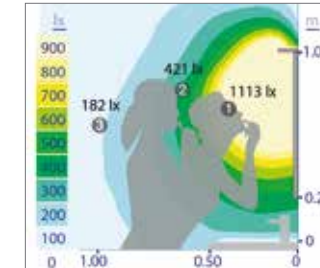

PHOTOMETRIC CURVES