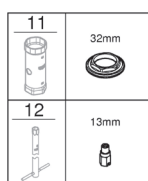

VARAOSAT

Tuoteseloste

- **1** Lever
- **2** Cap
- **3** Screw coupling
- **4** Cartridge
- **5** Mousseur
- **6** Shank fastening assembly
- **7** Chain
- **8** Non-return valve
- **9** Shut-off handle
- **9.1** Snap insert
- **10** Ceramic headpart
- **11** Socket spanner
- **12** Mounting wrench

Tilausnumero

- 46681000
- 46436000
- 46460000
- 46374000
- 48280000
- 46249000
- 6815000
- 8565000
- 46768000
- 0538600M
- 46318000
- 19332000*
- 19017000*

*Valinnaiset lisätarvikkeet