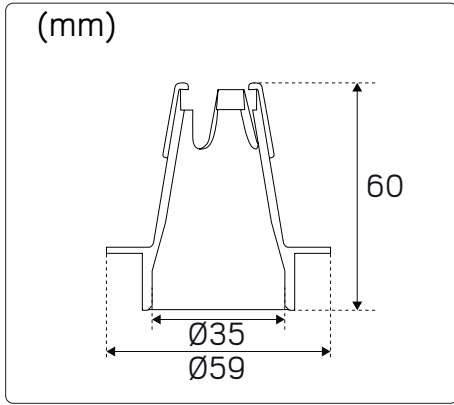

Spot Finder

hidealite

E-nr	Snro	El.nr	GTIN	Name
7451600	4143569	3216609	7392971139777	Spot Finder

en Read these instructions carefully before commencing installation and retain for future reference. The luminaire should be installed by a licensed electrician and in accordance with local regulations. Make sure that the power is off before installation or maintenance.