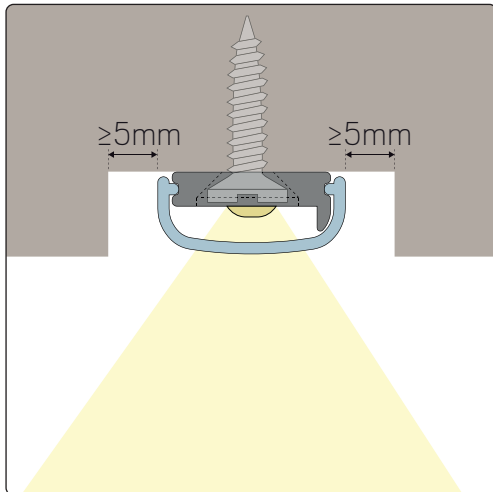

Accessories *

E-nr	Snro	El.nr	GTIN	Name
7506961	4143601	3216641	7392971140131	Cover Art Slim Clear 2m
7506962	4143602	3216642	7392971140148	Cover Art Slim Opal 2m

(mm)

*

Mounting

(mm)

We reserve the right to change specifications at any time.