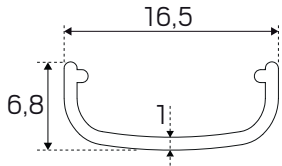

Profil Art Slim

hidealite

(mm)

E-nr	Snro	El.nr	GTIN	Name
7506958	4143598	3216638	7392971140100	Profile Art Slim White 2m
7506959	4143599	3216639	7392971140117	Profile Art Slim Alu 2m
7506960	4143600	3216640	7392971140124	Profile Art Slim Black 2m

Accessories *

E-nr	Snro	El.nr	GTIN	Name
7506961	4143601	3216641	7392971140131	Cover Art Slim Clear 2m
7506962	4143602	3216642	7392971140148	Cover Art Slim Opal 2m

(mm)

*

Mounting

(mm)

We reserve the right to change specifications at any time.