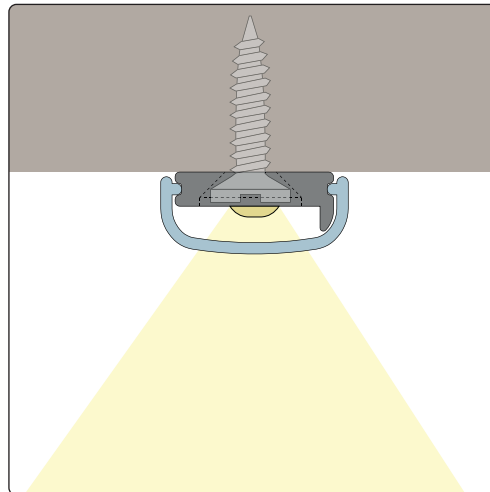

Accessories *

E-nr	Snro	El.nr	GTIN	Name
7506961	4143601	3216641	7392971140131	Cover Art Slim Clear 2m
7506962	4143602	3216642	7392971140148	Cover Art Slim Opal 2m

(mm)

*

Mounting

(mm)

We reserve the right to change specifications at any time.