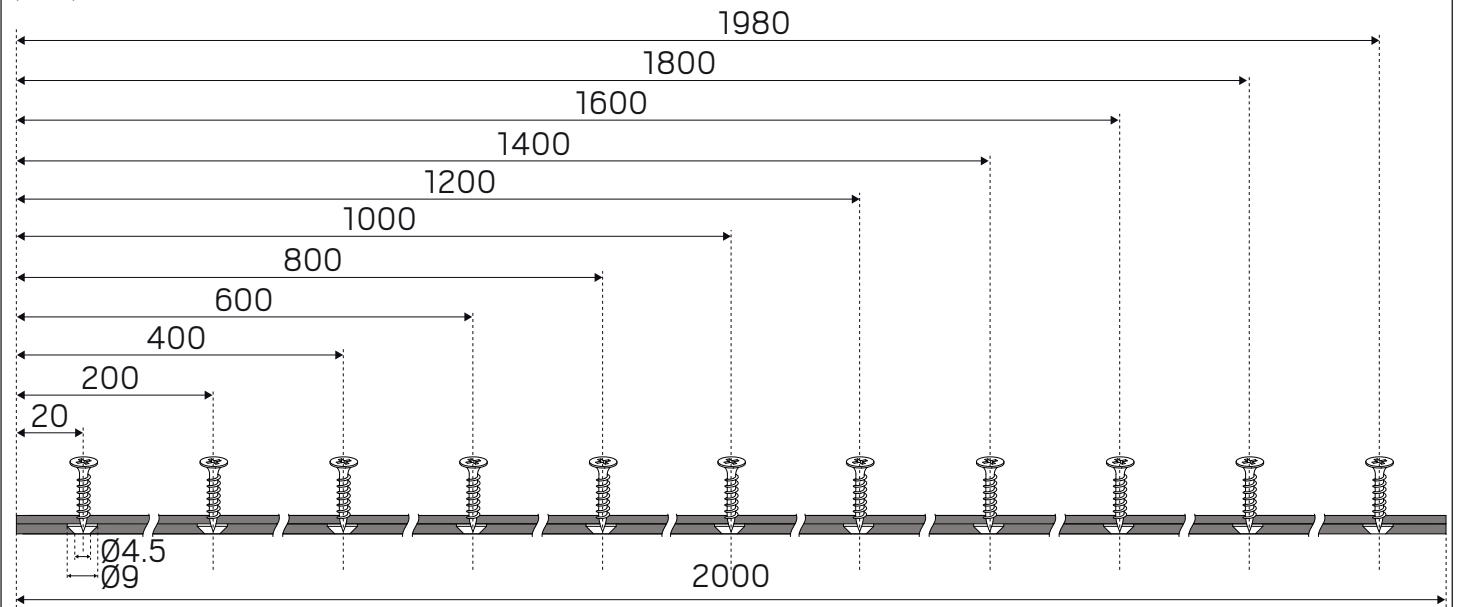

Profil Art Slim

hidealite

(mm)

E-nr	Snro	El.nr	GTIN	Name
7506958	4143598	3216638	7392971140100	Profile Art Slim White 2m
7506959	4143599	3216639	7392971140117	Profile Art Slim Alu 2m
7506960	4143600	3216640	7392971140124	Profile Art Slim Black 2m

Accessories *

E-nr	Snro	El.nr	GTIN	Name
7506961	4143601	3216641	7392971140131	Cover Art Slim Clear 2m
7506962	4143602	3216642	7392971140148	Cover Art Slim Opal 2m

(mm)

*

Mounting

(mm)

We reserve the right to change specifications at any time.