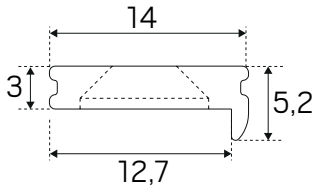

Profil Art Slim

hidealite

(mm)

E-nr	Snro	El.nr	GTIN	Name
7506958	4143598	3216638	7392971140100	Profile Art Slim White 2m
7506959	4143599	3216639	7392971140117	Profile Art Slim Alu 2m
7506960	4143600	3216640	7392971140124	Profile Art Slim Black 2m

Accessories *

E-nr	Snro	El.nr	GTIN	Name
7506961	4143601	3216641	7392971140131	Cover Art Slim Clear 2m
7506962	4143602	3216642	7392971140148	Cover Art Slim Opal 2m

(mm)

*

Mounting

(mm)

We reserve the right to change specifications at any time.