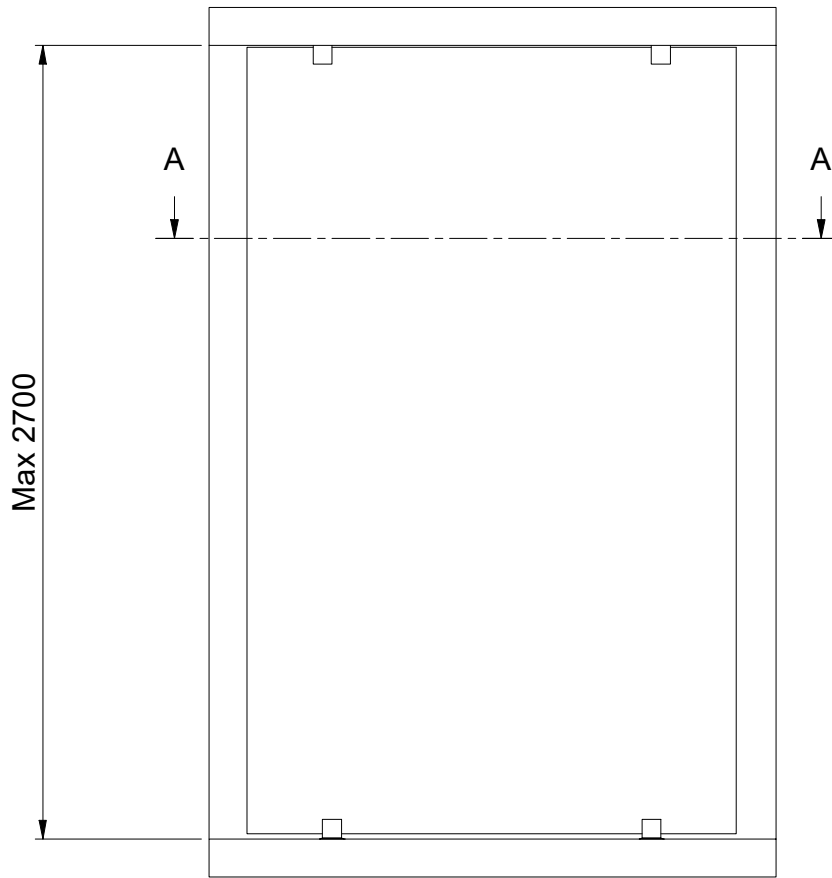

( 1 : 20 )

A-A ( 1 : 20 )

**INR**

Description  
ARC 43 Original Plus

Designed by  
**ROGE**  
Date  
2021-05-18

Drawing no  
20289.01  
Revision  
C