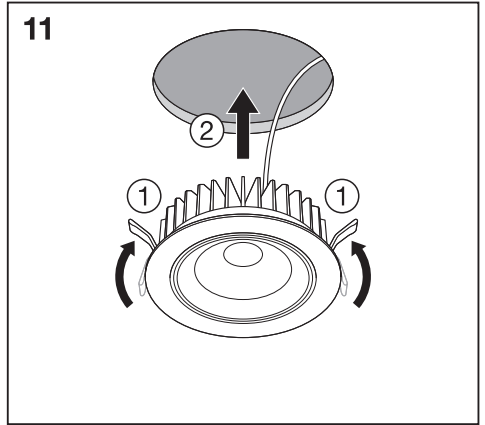

RoHS

C10449057
G11034658
10.01.18

LEDVANCE GmbH
Steinerne Furt 62
86167 Augsburg, Germany
www.ledvance.com