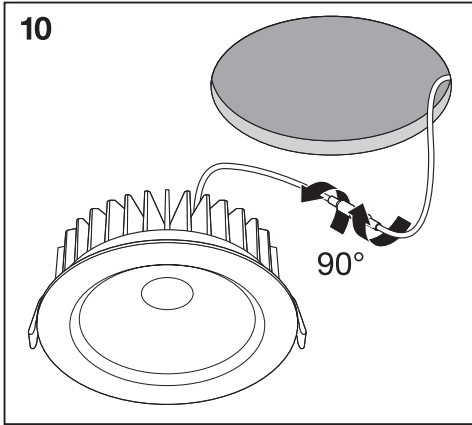

RoHS

C10449057
G11034658
10.01.18

LEDVANCE GmbH
Steinerne Furt 62
86167 Augsburg, Germany
www.ledvance.com