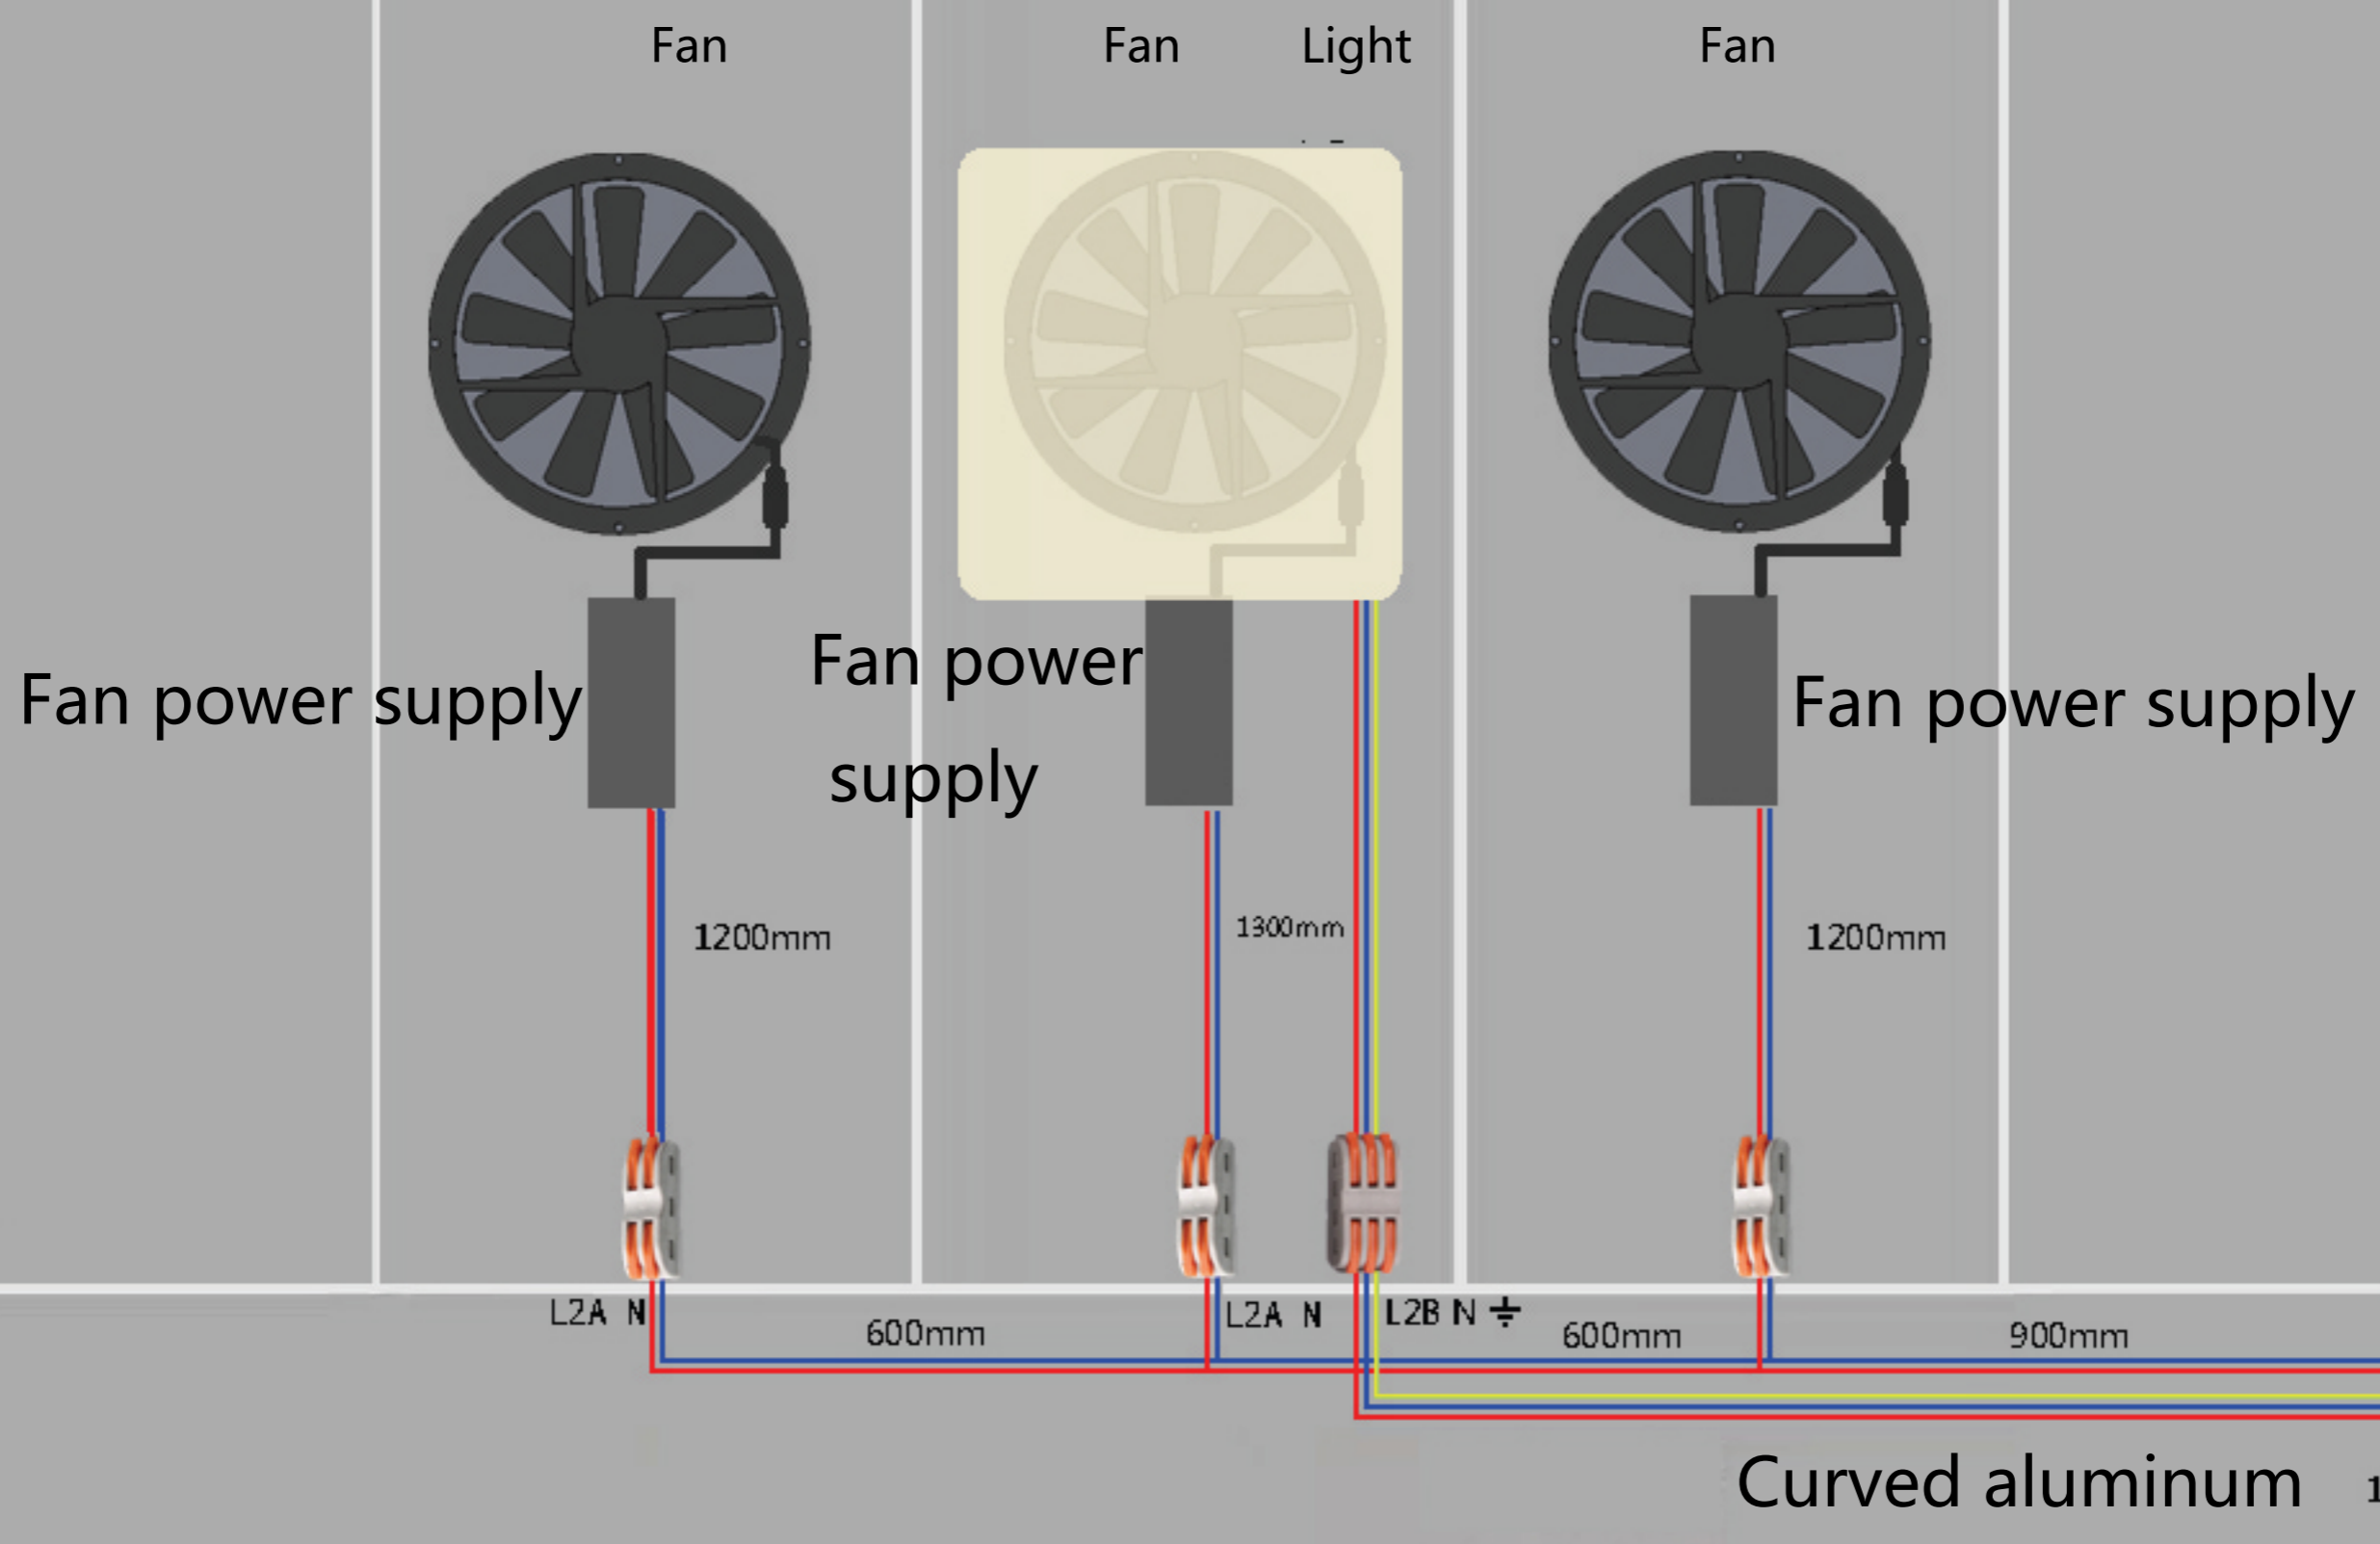

DZ

Top inside view

Front

Back

L booth circuit wiring diagram

Inside view of side wall

Human sensor