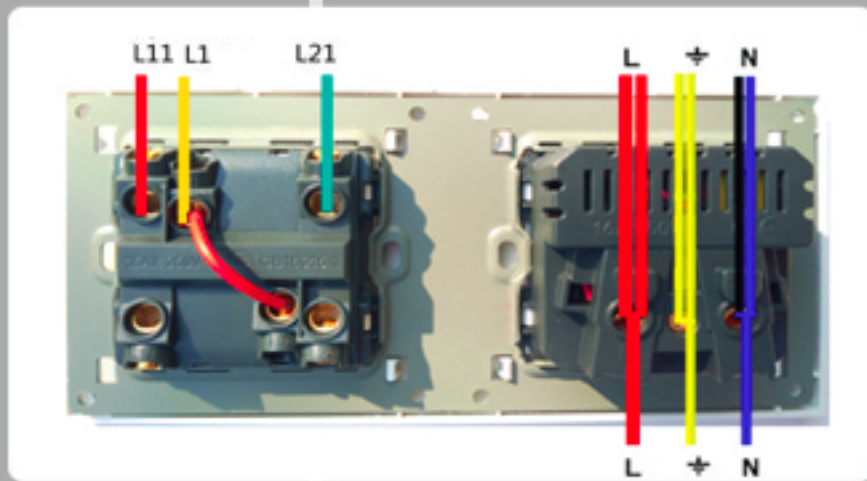

# S booth circuit wiring diagram

Inside view of side wall

L2BL2A

N

1510mm

Four-core wire

Human sensor

L N