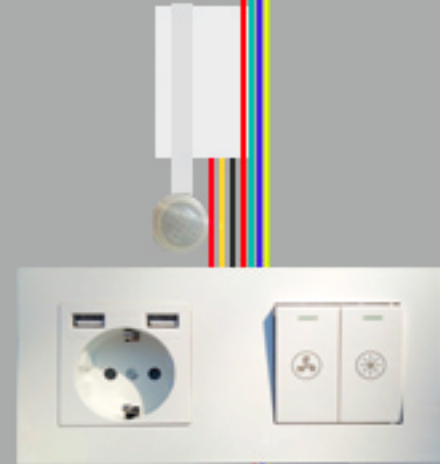

# S booth circuit wiring diagram

Inside view of side wall

L2BL2A

N

1510mm

Four-core wire

Human sensor

L N