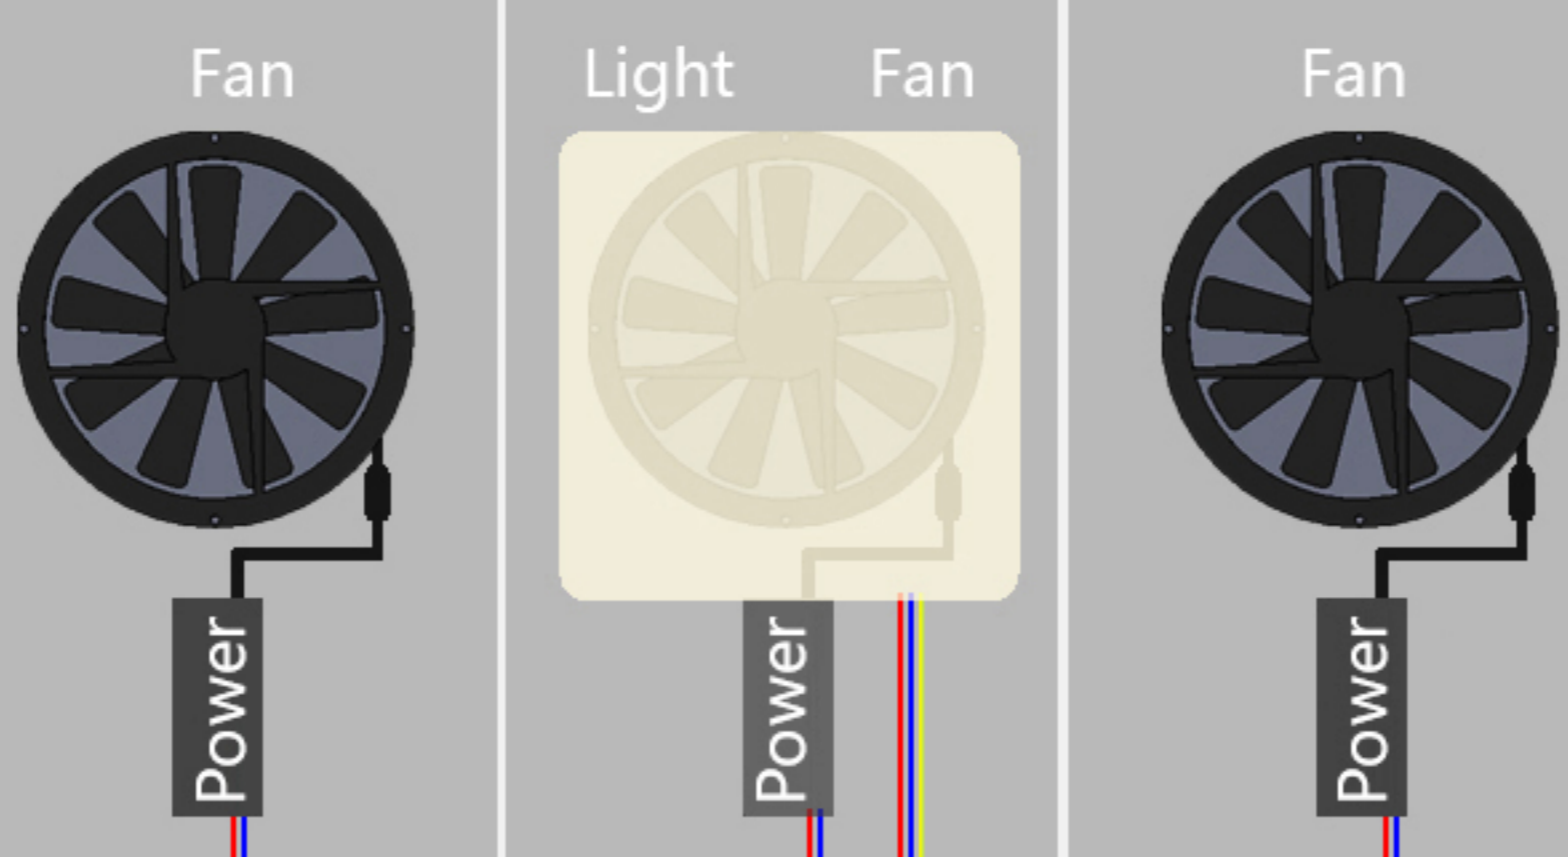

side of glass door

back side

Top inside view

ceiling Aluminum size:XL

Human sensors

Network cable

600mm

1000mm

Electric box under the table

USB cable

USB

3*1.0m² 1200mm

3*1.0m² 1100mm

Three-core power wire

Network cable panel

Socket