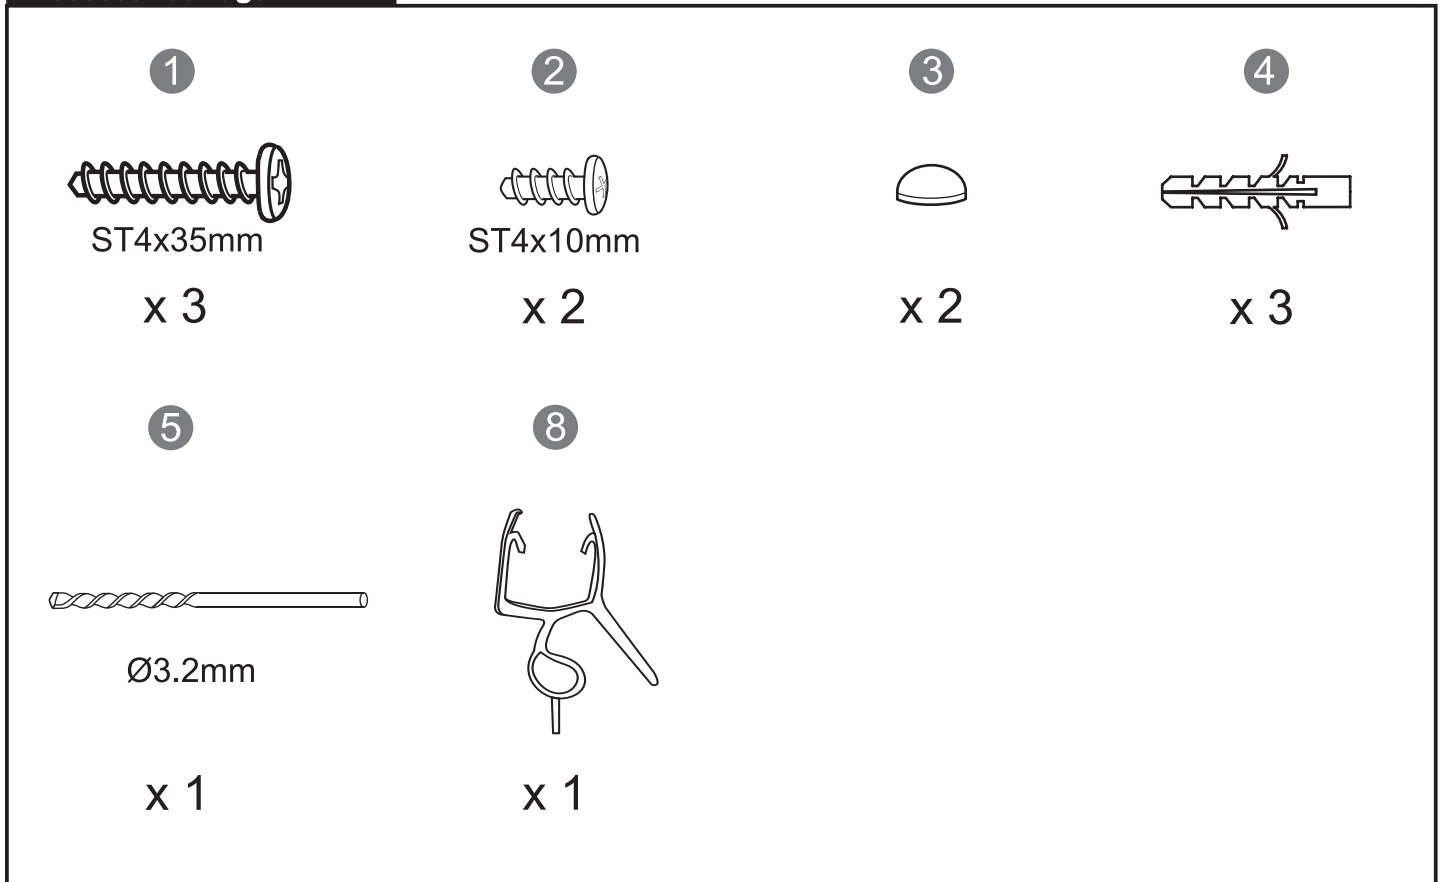

NORO

ICE BV

Getting Start:

| | | | |
|---------------------------------------------------------------------------------------------------------|------------------------------------------------------------|-----------------------------------------------------------------------------------|---------------------------------------------------------------------------------------------------------------|
|  <p>CE EN14428</p> | This product fulfils the EN14428 standard |  | Googles are recommended to protect the eyes |
|  <p>CE EN12150</p> | All glass used are tempered security glass |  | Caution: Always Handle Glass With Care! Always protect the edges and corners of the glass when assembling. |
|  | 2 people are recommended to assemble this shower enclosure |  | Gloves are recommended to prevent slippery on glass |

Tools Needed:

Accessories Bags:

Exploded View:

| Drawing Nr. | Art Nr. | Description | Unit |
|-------------|---------|---------------------------------|------|
| 1 | 9140-A | ST4x35mm screws | pc |
| 2 | | ST4x10mm screws | pc |
| 3 | | Screw cover | pc |
| 4 | | Plastic plugs | pc |
| 5 | | 3.2 drill bit | pc |
| 6 | 9140-H | ICE and FIX hinge set | set |
| 7 | 9140-T | ICE BV wall profile (1.5m) | pc |
| 8 | 9140-U | Bottom gasket | pc |
| 9 | 9140-V | ICE BV door with hinge profiles | pc |