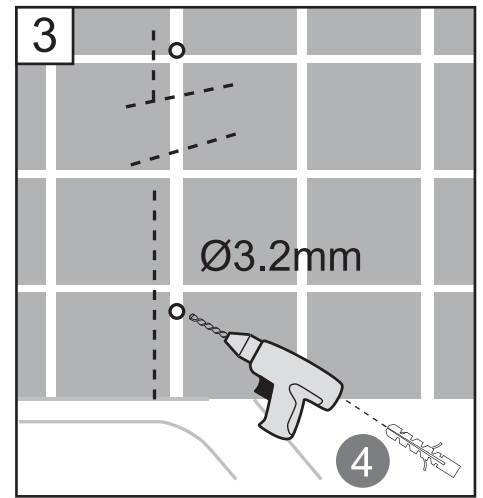

Tools Needed:

Accessories Bags:

Exploded View:

| Drawing Nr. | Art Nr. | Description | Unit |
|-------------|---------|---------------------------------|------|
| 1 | 9140-A | ST4x35mm screws | pc |
| 2 | | ST4x10mm screws | pc |
| 3 | | Screw cover | pc |
| 4 | | Plastic plugs | pc |
| 5 | | 3.2 drill bit | pc |
| 6 | 9140-H | ICE and FIX hinge set | set |
| 7 | 9140-T | ICE BV wall profile (1.5m) | pc |
| 8 | 9140-U | Bottom gasket | pc |
| 9 | 9140-V | ICE BV door with hinge profiles | pc |