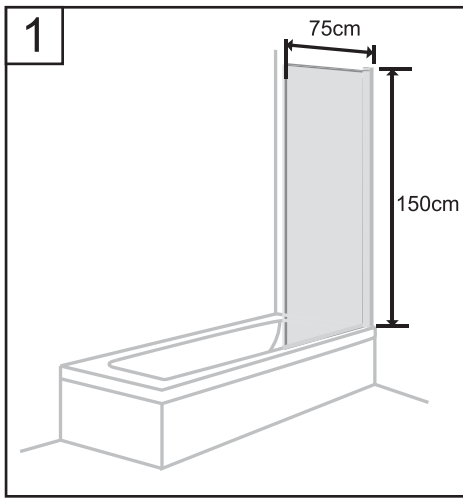

Tools Needed:

Accessories Bags:

Exploded View:

| Drawing Nr. | Art Nr. | Description | Unit |
|-------------|---------|---------------------------------|------|
| 1 | 9140-A | ST4x35mm screws | pc |
| 2 | | ST4x10mm screws | pc |
| 3 | | Screw cover | pc |
| 4 | | Plastic plugs | pc |
| 5 | | 3.2 drill bit | pc |
| 6 | 9140-H | ICE and FIX hinge set | set |
| 7 | 9140-T | ICE BV wall profile (1.5m) | pc |
| 8 | 9140-U | Bottom gasket | pc |
| 9 | 9140-V | ICE BV door with hinge profiles | pc |