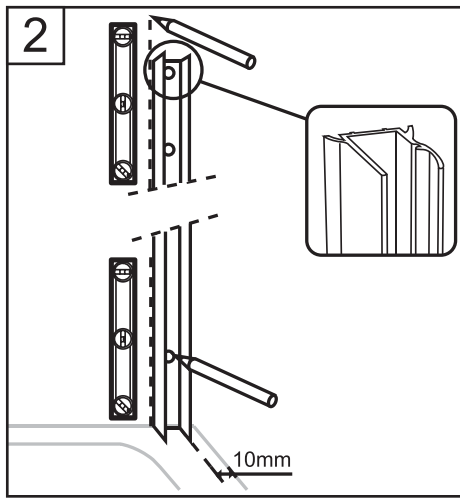

Tools Needed:

Accessories Bags:

Exploded View:

| Drawing Nr. | Art Nr. | Description | Unit |
|-------------|---------|---------------------------------|------|
| 1 | 9140-A | ST4x35mm screws | pc |
| 2 | | ST4x10mm screws | pc |
| 3 | | Screw cover | pc |
| 4 | | Plastic plugs | pc |
| 5 | | 3.2 drill bit | pc |
| 6 | 9140-H | ICE and FIX hinge set | set |
| 7 | 9140-T | ICE BV wall profile (1.5m) | pc |
| 8 | 9140-U | Bottom gasket | pc |
| 9 | 9140-V | ICE BV door with hinge profiles | pc |