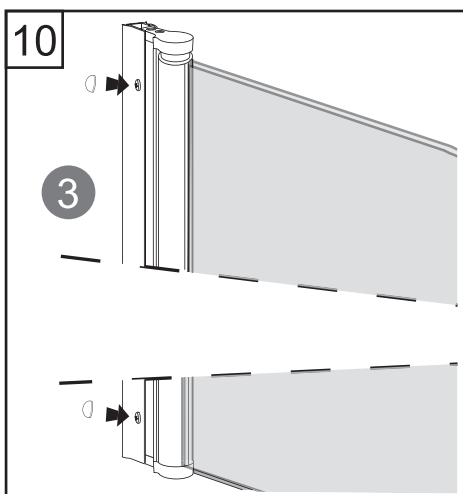

Tools Needed:

Accessories Bags:

Exploded View:

| Drawing Nr. | Art Nr. | Description | Unit |
|-------------|---------|---------------------------------|------|
| 1 | 9140-A | ST4x35mm screws | pc |
| 2 | | ST4x10mm screws | pc |
| 3 | | Screw cover | pc |
| 4 | | Plastic plugs | pc |
| 5 | | 3.2 drill bit | pc |
| 6 | 9140-H | ICE and FIX hinge set | set |
| 7 | 9140-T | ICE BV wall profile (1.5m) | pc |
| 8 | 9140-U | Bottom gasket | pc |
| 9 | 9140-V | ICE BV door with hinge profiles | pc |