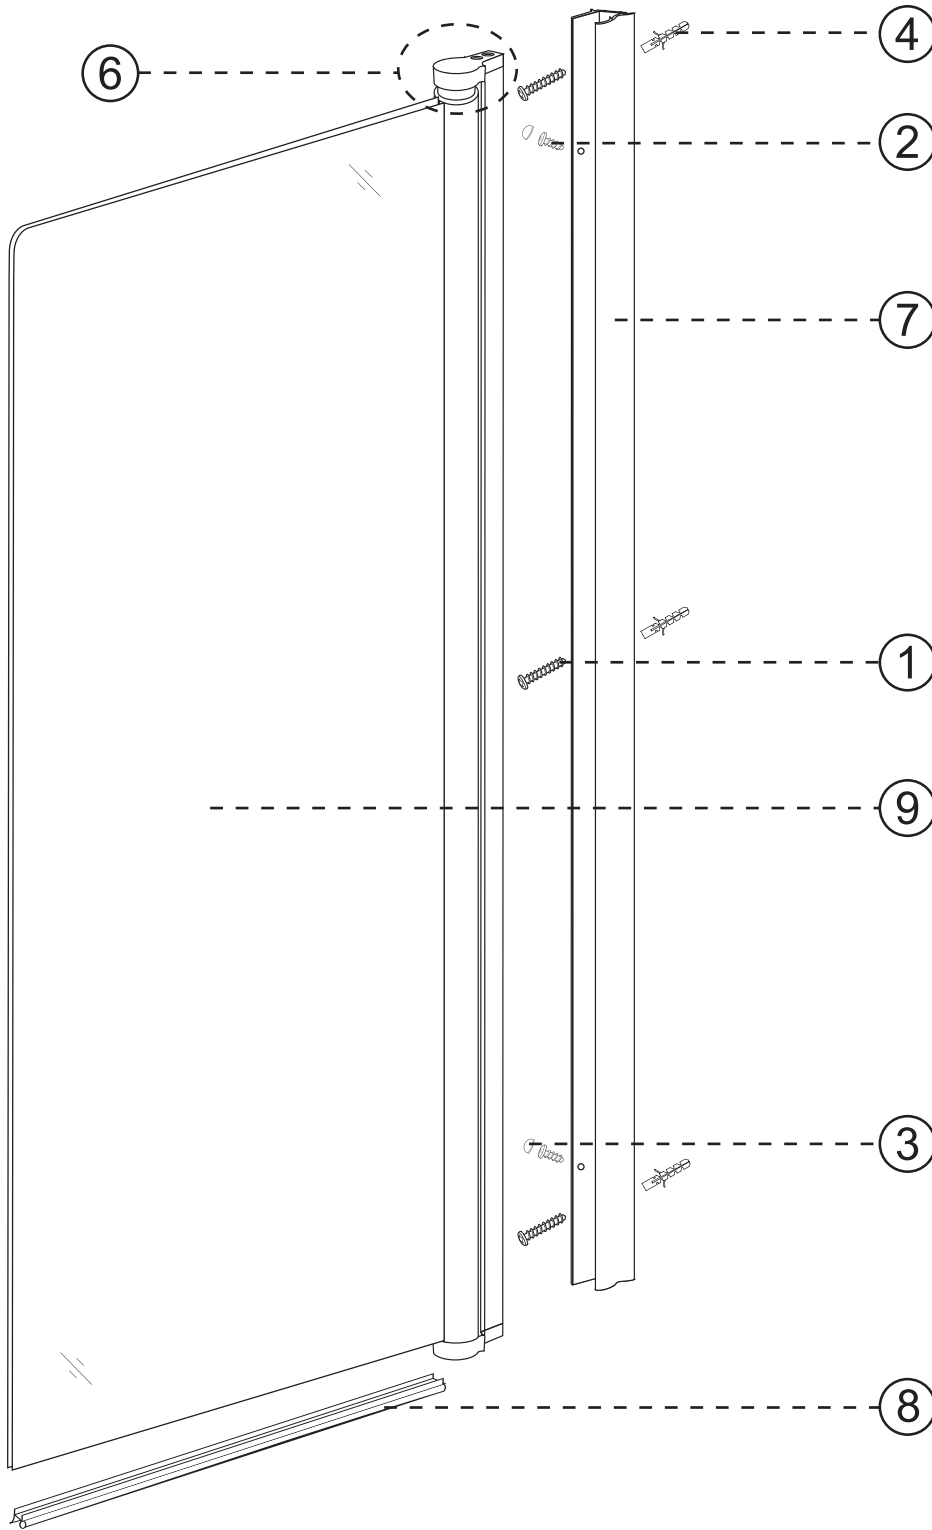

NORO

ICE BV

Getting Start:

| | | | |
|---------------------------------------------------------------------------------------------------------|------------------------------------------------------------|-----------------------------------------------------------------------------------|---------------------------------------------------------------------------------------------------------------|
|  <p>CE EN14428</p> | This product fulfils the EN14428 standard |  | Googles are recommended to protect the eyes |
|  <p>CE EN12150</p> | All glass used are tempered security glass |  | Caution: Always Handle Glass With Care! Always protect the edges and corners of the glass when assembling. |
|  | 2 people are recommended to assemble this shower enclosure |  | Gloves are recommended to prevent slippery on glass |

Tools Needed:

Accessories Bags:

Exploded View:

| Drawing Nr. | Art Nr. | Description | Unit |
|-------------|---------|---------------------------------|------|
| 1 | 9140-A | ST4x35mm screws | pc |
| 2 | | ST4x10mm screws | pc |
| 3 | | Screw cover | pc |
| 4 | | Plastic plugs | pc |
| 5 | | 3.2 drill bit | pc |
| 6 | 9140-H | ICE and FIX hinge set | set |
| 7 | 9140-T | ICE BV wall profile (1.5m) | pc |
| 8 | 9140-U | Bottom gasket | pc |
| 9 | 9140-V | ICE BV door with hinge profiles | pc |