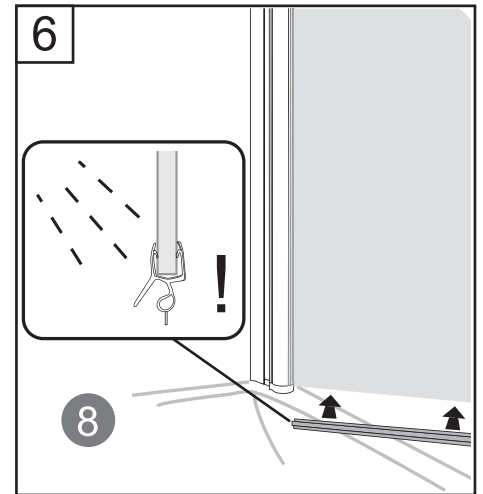

NORO

ICE BV

Getting Start:

| | | | |
|---------------------------------------------------------------------------------------------------------|------------------------------------------------------------|-----------------------------------------------------------------------------------|---------------------------------------------------------------------------------------------------------------|
|  <p>CE EN14428</p> | This product fulfils the EN14428 standard |  | Googles are recommended to protect the eyes |
|  <p>CE EN12150</p> | All glass used are tempered security glass |  | Caution: Always Handle Glass With Care! Always protect the edges and corners of the glass when assembling. |
|  | 2 people are recommended to assemble this shower enclosure |  | Gloves are recommended to prevent slippery on glass |

Tools Needed:

Accessories Bags:

Exploded View:

| Drawing Nr. | Art Nr. | Description | Unit |
|-------------|---------|---------------------------------|------|
| 1 | 9140-A | ST4x35mm screws | pc |
| 2 | | ST4x10mm screws | pc |
| 3 | | Screw cover | pc |
| 4 | | Plastic plugs | pc |
| 5 | | 3.2 drill bit | pc |
| 6 | 9140-H | ICE and FIX hinge set | set |
| 7 | 9140-T | ICE BV wall profile (1.5m) | pc |
| 8 | 9140-U | Bottom gasket | pc |
| 9 | 9140-V | ICE BV door with hinge profiles | pc |