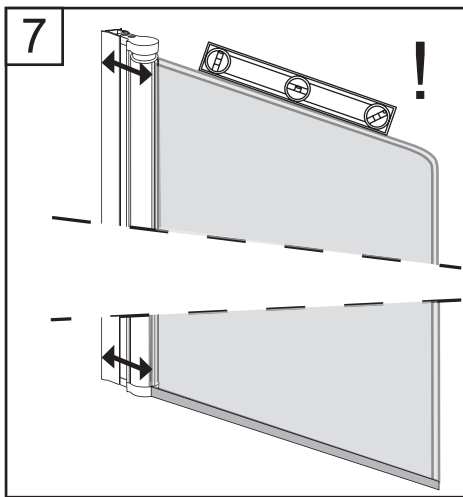

Tools Needed:

Accessories Bags:

Exploded View:

| Drawing Nr. | Art Nr. | Description | Unit |
|-------------|---------|---------------------------------|------|
| 1 | 9140-A | ST4x35mm screws | pc |
| 2 | | ST4x10mm screws | pc |
| 3 | | Screw cover | pc |
| 4 | | Plastic plugs | pc |
| 5 | | 3.2 drill bit | pc |
| 6 | 9140-H | ICE and FIX hinge set | set |
| 7 | 9140-T | ICE BV wall profile (1.5m) | pc |
| 8 | 9140-U | Bottom gasket | pc |
| 9 | 9140-V | ICE BV door with hinge profiles | pc |