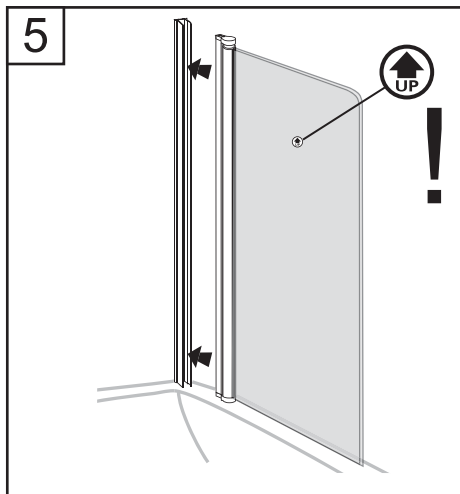

NORO

ICE BV

Getting Start:

| | | | |
|---------------------------------------------------------------------------------------------------------|------------------------------------------------------------|-----------------------------------------------------------------------------------|---------------------------------------------------------------------------------------------------------------|
|  <p>CE EN14428</p> | This product fulfils the EN14428 standard |  | Googles are recommended to protect the eyes |
|  <p>CE EN12150</p> | All glass used are tempered security glass |  | Caution: Always Handle Glass With Care! Always protect the edges and corners of the glass when assembling. |
|  | 2 people are recommended to assemble this shower enclosure |  | Gloves are recommended to prevent slippery on glass |

Tools Needed:

Accessories Bags:

Exploded View:

| Drawing Nr. | Art Nr. | Description | Unit |
|-------------|---------|---------------------------------|------|
| 1 | 9140-A | ST4x35mm screws | pc |
| 2 | | ST4x10mm screws | pc |
| 3 | | Screw cover | pc |
| 4 | | Plastic plugs | pc |
| 5 | | 3.2 drill bit | pc |
| 6 | 9140-H | ICE and FIX hinge set | set |
| 7 | 9140-T | ICE BV wall profile (1.5m) | pc |
| 8 | 9140-U | Bottom gasket | pc |
| 9 | 9140-V | ICE BV door with hinge profiles | pc |