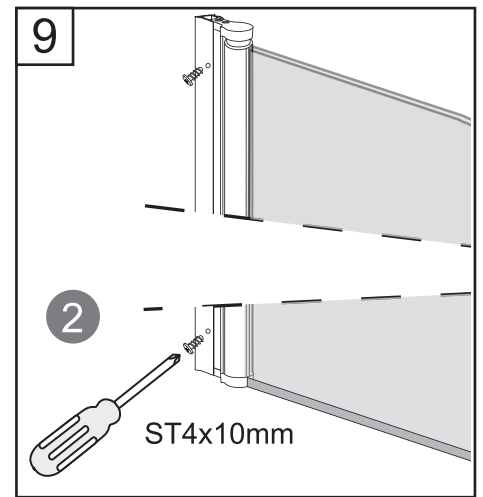

Tools Needed:

Accessories Bags:

Exploded View:

| Drawing Nr. | Art Nr. | Description | Unit |
|-------------|---------|---------------------------------|------|
| 1 | 9140-A | ST4x35mm screws | pc |
| 2 | | ST4x10mm screws | pc |
| 3 | | Screw cover | pc |
| 4 | | Plastic plugs | pc |
| 5 | | 3.2 drill bit | pc |
| 6 | 9140-H | ICE and FIX hinge set | set |
| 7 | 9140-T | ICE BV wall profile (1.5m) | pc |
| 8 | 9140-U | Bottom gasket | pc |
| 9 | 9140-V | ICE BV door with hinge profiles | pc |