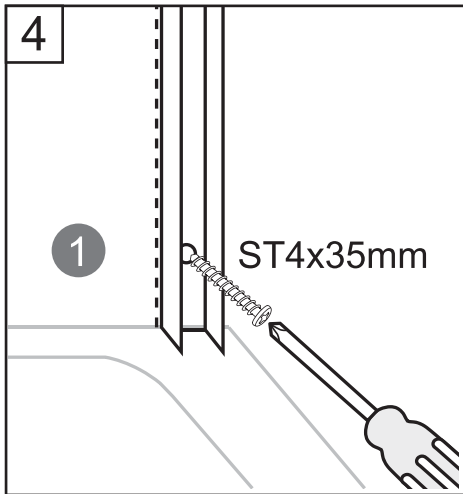

Tools Needed:

Accessories Bags:

Exploded View:

| Drawing Nr. | Art Nr. | Description | Unit |
|-------------|---------|---------------------------------|------|
| 1 | 9140-A | ST4x35mm screws | pc |
| 2 | | ST4x10mm screws | pc |
| 3 | | Screw cover | pc |
| 4 | | Plastic plugs | pc |
| 5 | | 3.2 drill bit | pc |
| 6 | 9140-H | ICE and FIX hinge set | set |
| 7 | 9140-T | ICE BV wall profile (1.5m) | pc |
| 8 | 9140-U | Bottom gasket | pc |
| 9 | 9140-V | ICE BV door with hinge profiles | pc |