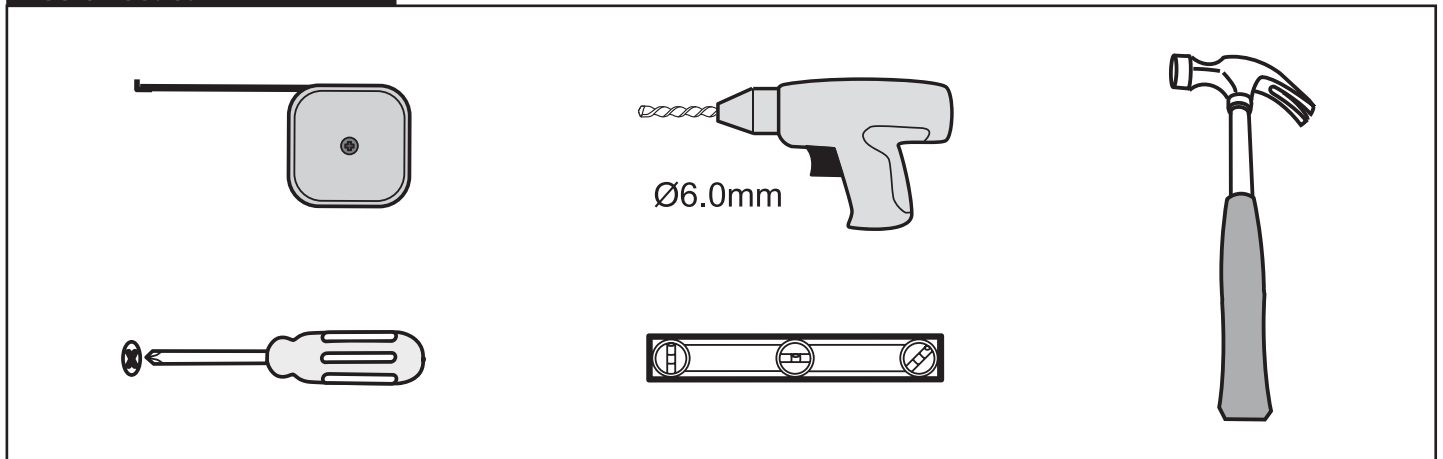

Getting Start:

CE EN14428	This product fulfils the EN14428 standard		Googles are recommended to protect the eyes
CE EN12150	All glass used are tempered security glass		Caution: Always Handle Glass With Care! Always protect the edges and corners of the glass when assembling.
	2 people are recommended to assemble this shower enclosure		Gloves are recommended to prevent slippery on glass

Tools Needed: