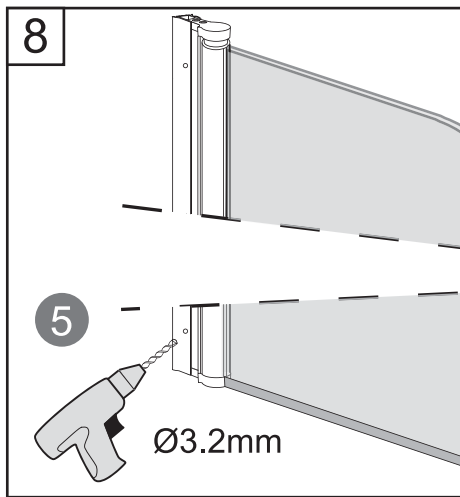

Tools Needed:

Accessories Bags:

Exploded View:

| Drawing Nr. | Art Nr. | Description | Unit |
|-------------|---------|---------------------------------|------|
| 1 | 9140-A | ST4x35mm screws | pc |
| 2 | | ST4x10mm screws | pc |
| 3 | | Screw cover | pc |
| 4 | | Plastic plugs | pc |
| 5 | | 3.2 drill bit | pc |
| 6 | 9140-H | ICE and FIX hinge set | set |
| 7 | 9140-T | ICE BV wall profile (1.5m) | pc |
| 8 | 9140-U | Bottom gasket | pc |
| 9 | 9140-V | ICE BV door with hinge profiles | pc |