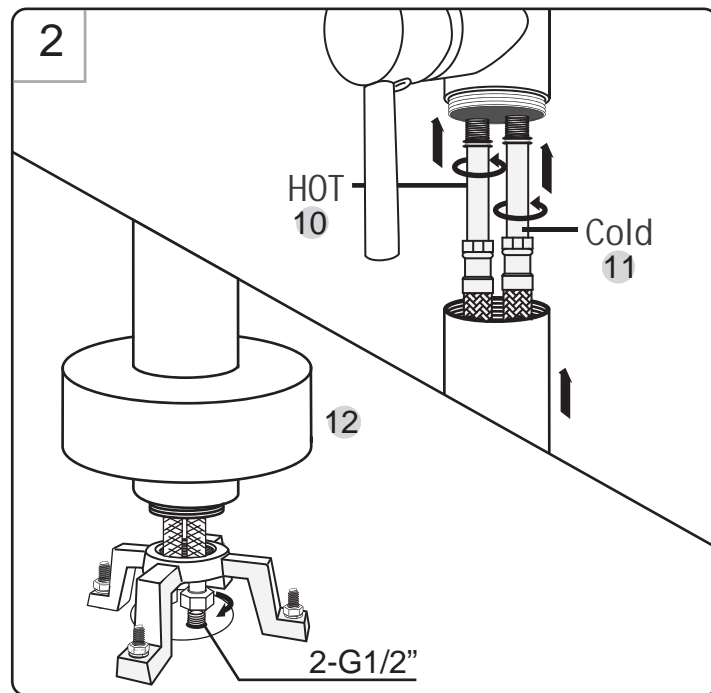

Tools Required / Verktyg Som Krävs

Accessories Bags / Tillbehörspåse

Measurement / Mätning

Exploded

Nr.	Art Nr.	Description
1		Spout
2		G1/2 washer
3		Bubbler
4		Handle shower
5		Mixer
6		G1/2 washer
7		Flexible hose
8		G1/2 washer
9		Vertical pipe
10		Connector
11		Inlet pipes
12		Deco-cover
13		Fixed stand
14		exploded screw