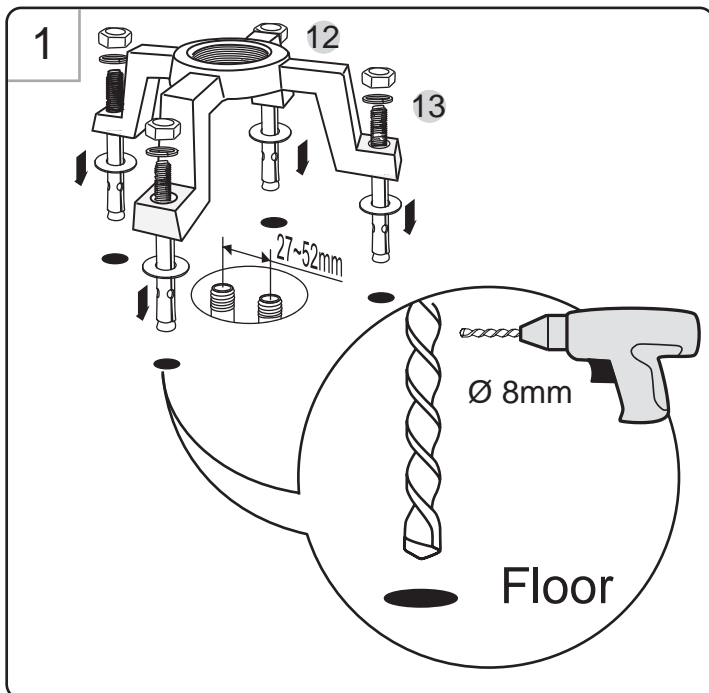

Tools Required / Verktyg Som Krävs

Accessories Bags / Tillbehörspåse

Measurement / Mätning

Exploded

Nr.	Art Nr.	Description
1		Spout
2		G1/2 washer
3		Bubbler
4		Handle shower
5		Mixer
6		G1/2 washer
7		Flexible hose
8		G1/2 washer
9		Vertical pipe
10		Connector
11		Inlet pipes
12		Deco-cover
13		Fixed stand
14		exploded screw