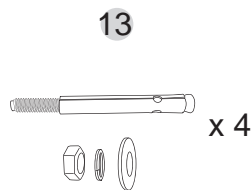

Tools Required / Verktyg Som Krävs

Accessories Bags / Tillbehörspåse

Measurement / Mätning

Exploded

Nr.	Art Nr.	Description
1		Spout
2		G1/2 washer
3		Bubbler
4		Handle shower
5		Mixer
6		G1/2 washer
7		Flexible hose
8		G1/2 washer
9		Vertical pipe
10		Connector
11		Inlet pipes
12		Deco-cover
13		Fixed stand
14		exploded screw