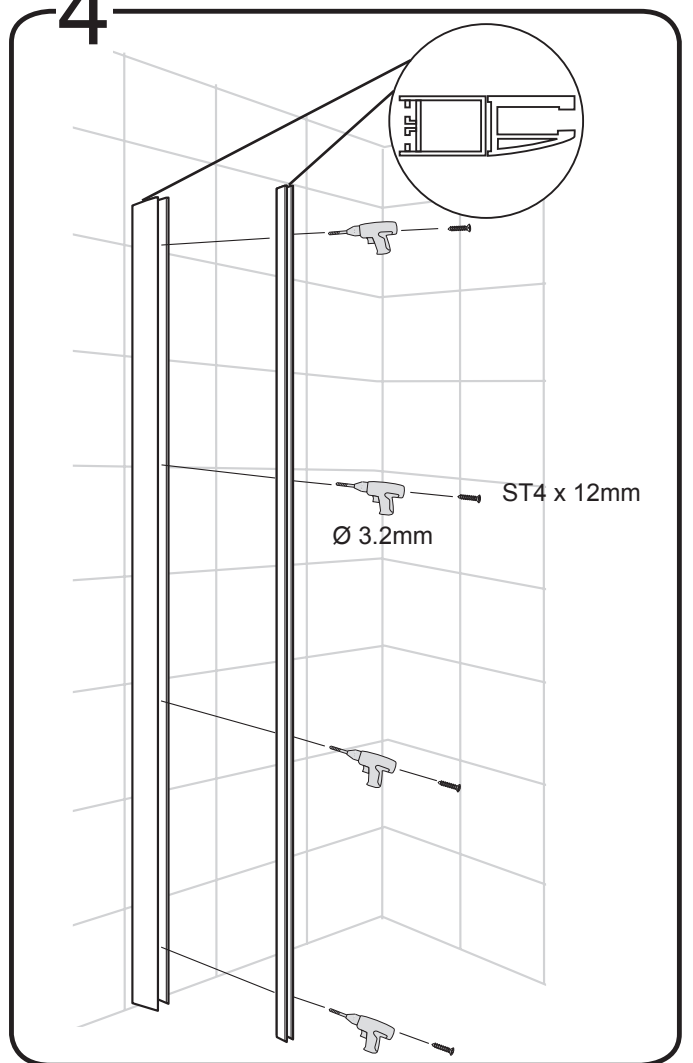

# NORO

Frost DV  
Extension Profile

Model	A (mm)	B (mm)
70	691(656+35)	735(700+35)
80	791(756+35)	835(800+35)
90	891(856+35)	935(900+35)

3

4

5

6

# Frost DV

Extension Profile