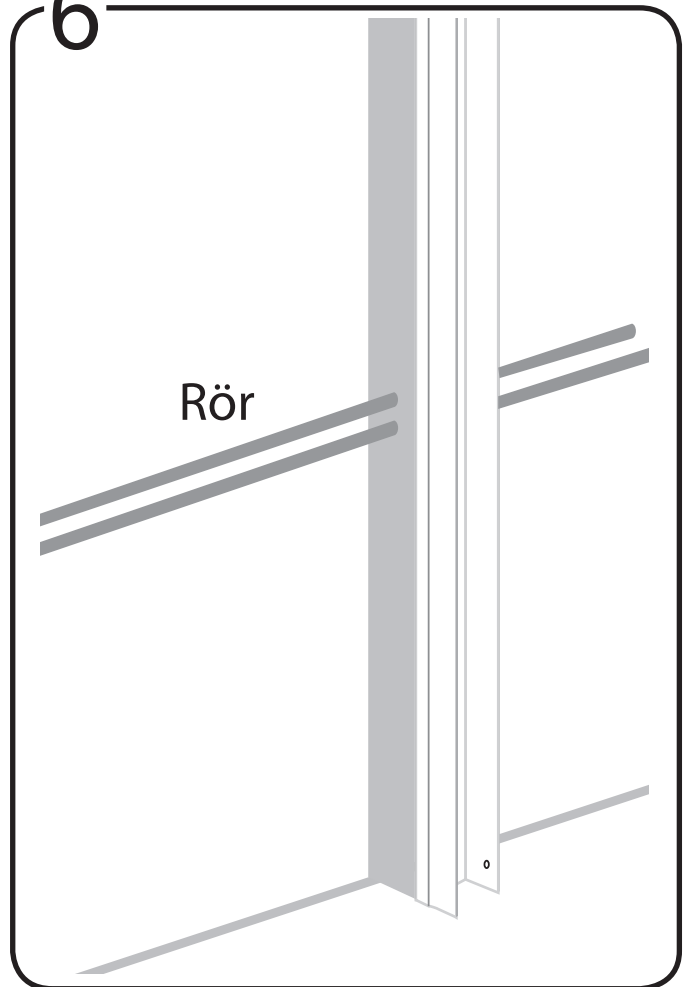

# NORO

Frost DV  
Extension Profile

Model	A (mm)	B (mm)
70	691(656+35)	735(700+35)
80	791(756+35)	835(800+35)
90	891(856+35)	935(900+35)

3

4

5

6

# Frost DV

Extension Profile