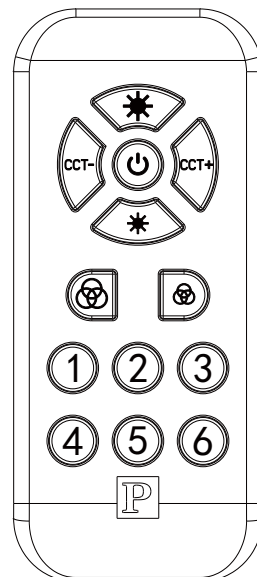

1x

Bluetooth Remote Control Boss

F

n x

On/Off
Dimming
Tunable White
RGB(W)

Remote Control Boss

G

Remote Control Boss