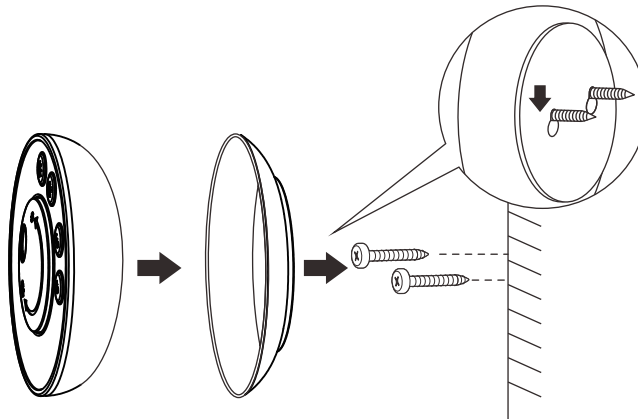

Bottom cell

1x

2x

A

B

C

D

 only use un-rechargeable 1x Button cells CR2450 3V,600mA;

Function of keys

Code Matching

(Press the "ON" button one time within 5s of connecting to the controller)

One remote control can control countless controller (99946/99947/99948), but a controller (99946/99947/99948) can be only controlled by 4 pcs remote control.