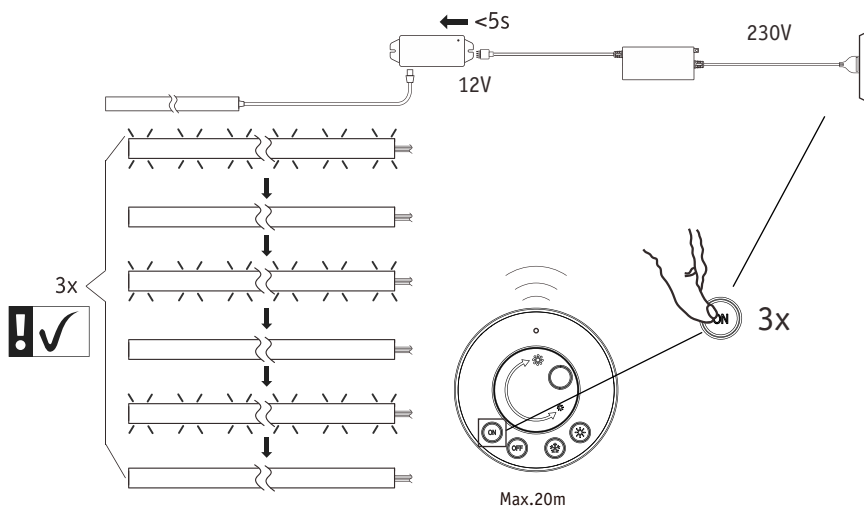

Bottom cell

1x

2x

A

B

C

D

 only use un-rechargeable 1x Button cells CR2450 3V,600mA;

Function of keys

Code Matching

(Press the "ON" button one time within 5s of connecting to the controller)

One remote control can control countless controller (99946/99947/99948), but a controller (99946/99947/99948) can be only controlled by 4 pcs remote control.

Code Clearing

(Press the "NO" button three times within 5s of cancelling the connection to the controller)

Hiermit erklärt Paulmann Licht, dass der Funkanlagentyp Art.-Nr.: 999.76 der Richtlinie 2014/53/EU entspricht. Der vollständige