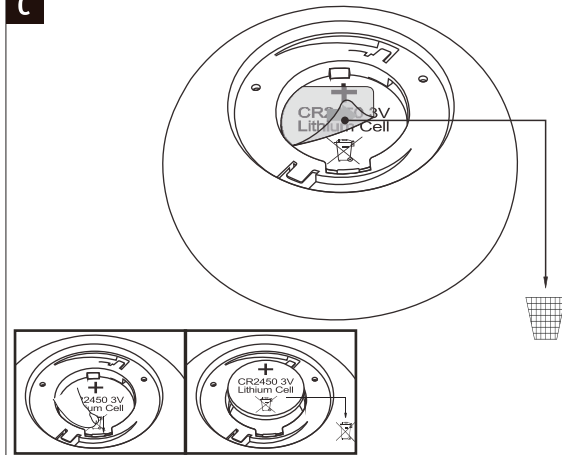

Bottom cell

1x

2x

A

B

C

D

 only use un-rechargeable 1x Button cells CR2450 3V,600mA;

Function of keys

Code Matching

(Press the "ON" button one time within 5s of connecting to the controller)

One remote control can control countless controller (99946/99947/99948), but a controller (99946/99947/99948) can be only controlled by 4 pcs remote control.