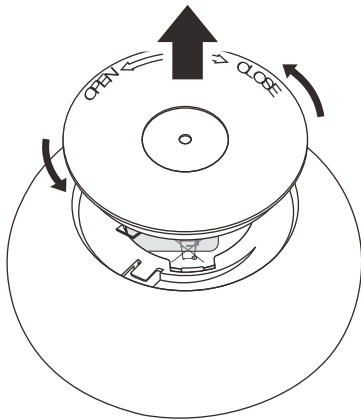

Bottom cell

1x

2x

A

B

C

D

 only use un-rechargeable 1x Button cells CR2450 3V,600mA;

Function of keys

Code Matching

(Press the "ON" button one time within 5s of connecting to the controller)

One remote control can control countless controller (99946/99947/99948), but a controller (99946/99947/99948) can be only controlled by 4 pcs remote control.