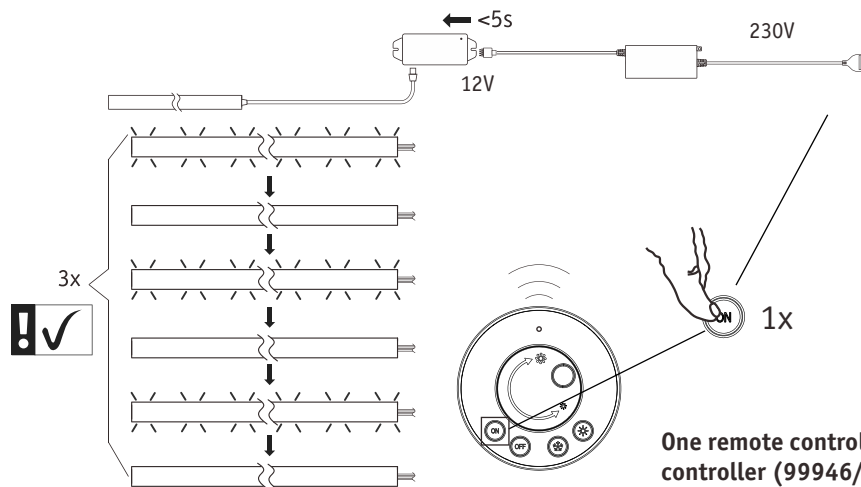

Bottom cell

1x

2x

A

B

C

D

 only use un-rechargeable 1x Button cells CR2450 3V,600mA;

Function of keys

Code Matching

(Press the "ON" button one time within 5s of connecting to the controller)

One remote control can control countless controller (99946/99947/99948), but a controller (99946/99947/99948) can be only controlled by 4 pcs remote control.

Code Clearing

(Press the "NO" button three times within 5s of cancelling the connection to the controller)

Hiermit erklärt Paulmann Licht, dass der Funkanlagentyp Art.-Nr.: 999.76 der Richtlinie 2014/53/EU entspricht. Der vollständige