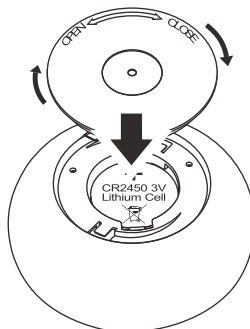

Bottom cell

1x

2x

A

B

C

D

 only use un-rechargeable 1x Button cells CR2450 3V,600mA;

Function of keys

Code Matching

(Press the "ON" button one time within 5s of connecting to the controller)

One remote control can control countless controller (99946/99947/99948), but a controller (99946/99947/99948) can be only controlled by 4 pcs remote control.