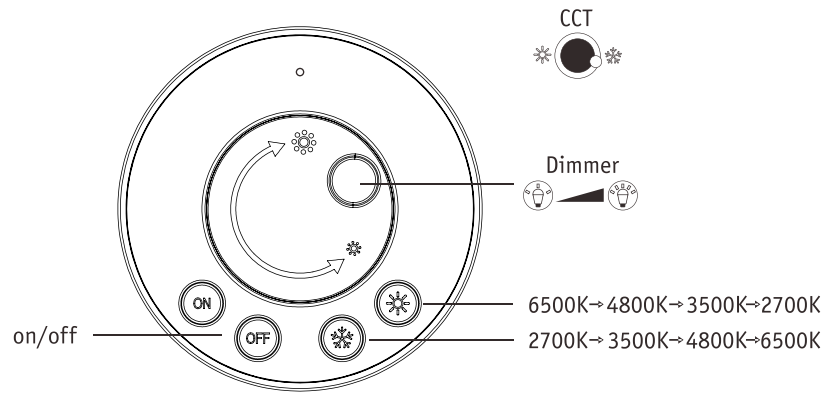

Bottom cell

1x

2x

A

B

C

D

 only use un-rechargeable 1x Button cells CR2450 3V,600mA;

Function of keys

Code Matching

(Press the "ON" button one time within 5s of connecting to the controller)

One remote control can control countless controller (99946/99947/99948), but a controller (99946/99947/99948) can be only controlled by 4 pcs remote control.