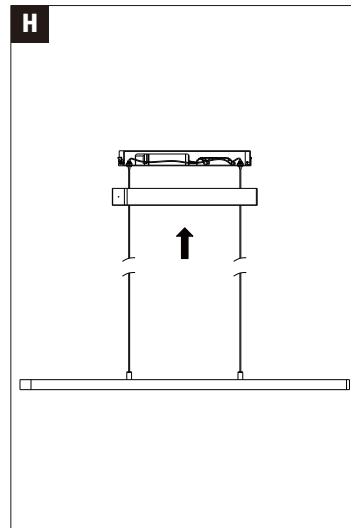

Paulmann

Safety Instructions

1, 2, 3, 4, 5, 6, 7, 8, 12, 16, 17, 18, 19,
20, 21, 22, 24, 28, 33, 34

Info

www.paulmann.com

Paulmann Licht GmbH
Quezinger Feld 2
31832 Springe
Germany

www.paulmann.com

Art.-Nr.: 796.94

(+MA326) PSU 07/18

1x

Incl.