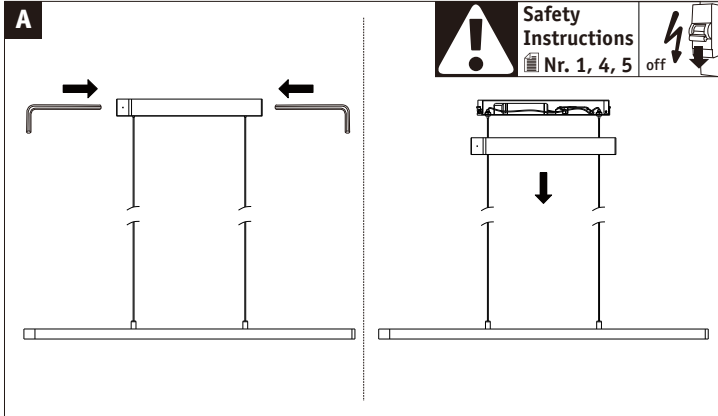

Paulmann

Safety Instructions

1, 2, 3, 4, 5, 6, 7, 8, 12, 16, 17, 18, 19,
20, 21, 22, 24, 28, 33, 34

Info

www.paulmann.com

Paulmann Licht GmbH
Quezinger Feld 2
31832 Springe
Germany

www.paulmann.com

Art.-Nr.: 796.94

(+MA326) PSU 07/18

1x

Incl.