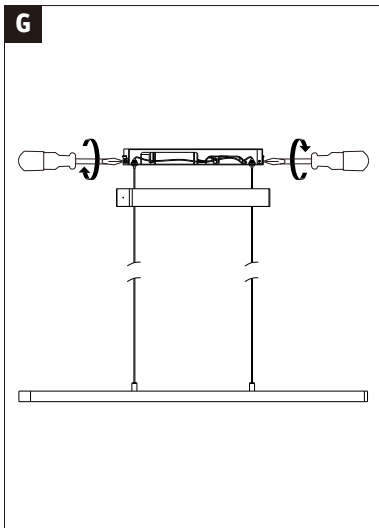

(+MA326) PSU 07/18

1x

Incl.

J

Bluetooth

Reset

ON

OFF