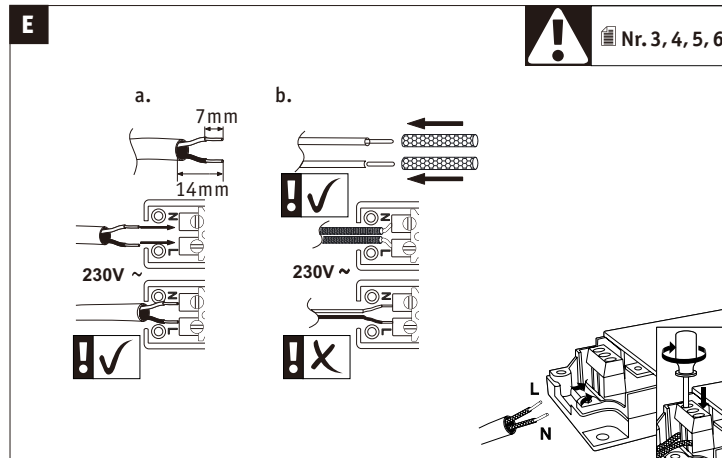

Paulmann

Safety Instructions

1, 2, 3, 4, 5, 6, 7, 8, 12, 16, 17, 18, 19,
20, 21, 22, 24, 28, 33, 34

Info

www.paulmann.com

Paulmann Licht GmbH
Quezinger Feld 2
31832 Springe
Germany

www.paulmann.com

Art.-Nr.: 796.94

(+MA326) PSU 07/18

1x

Incl.