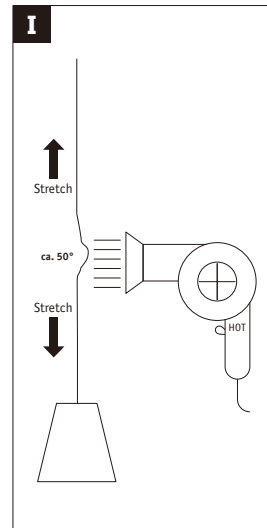

Paulmann

Safety Instructions

1, 2, 3, 4, 5, 6, 7, 8, 12, 16, 17, 18, 19,
20, 21, 22, 24, 28, 33, 34

Info

www.paulmann.com

Paulmann Licht GmbH
Quezinger Feld 2
31832 Springe
Germany

www.paulmann.com

Art.-Nr.: 796.94

(+MA326) PSU 07/18

1x

Incl.