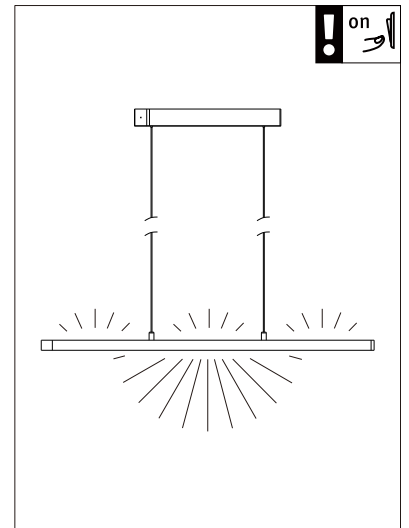

Paulmann

Safety Instructions

1, 2, 3, 4, 5, 6, 7, 8, 12, 16, 17, 18, 19,
20, 21, 22, 24, 28, 33, 34

Info

www.paulmann.com

Paulmann Licht GmbH
Quezinger Feld 2
31832 Springe
Germany

www.paulmann.com

Art.-Nr.: 796.94

(+MA326) PSU 07/18

1x

Incl.