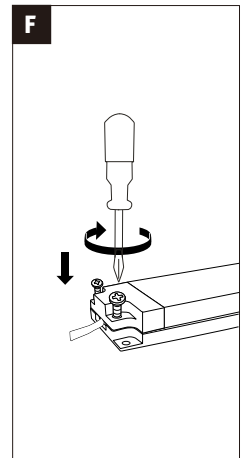

Paulmann

Safety Instructions

1, 2, 3, 4, 5, 6, 7, 8, 12, 16, 17, 18, 19,
20, 21, 22, 24, 28, 33, 34

Info

www.paulmann.com

Paulmann Licht GmbH
Quezinger Feld 2
31832 Springe
Germany

www.paulmann.com

Art.-Nr.: 796.94

(+MA326) PSU 07/18

1x

Incl.