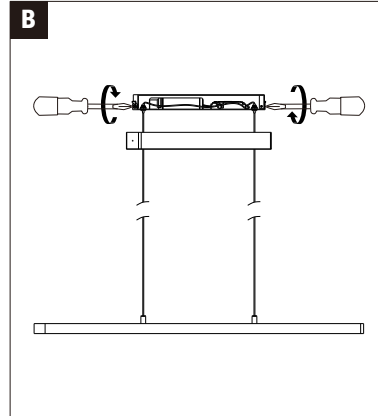

(+MA326) PSU 07/18

1x

Incl.

J

Bluetooth

Reset

ON

OFF