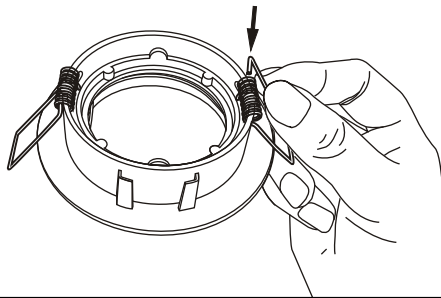

[mm]

COOL BEAM
Security
[W]

[mm]

COOL BEAM
Security
[W]

[mm]

COOL BEAM
Security
[W]

[mm]

68

50

60

35

60

50

90

70

50

60

35

60

50

90

D