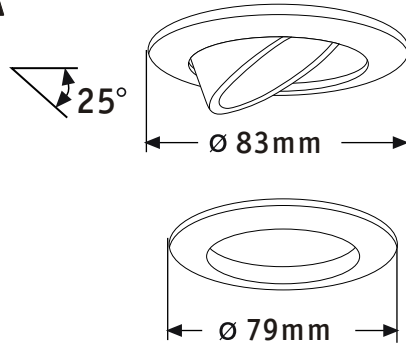

P

Paulmann

Safety Instructions

0,1,2,4,5b,7,8,9,
11,12,15,16,17,19,
20,21,23,25,29

Info Hotline

+49 (0) 5041 998 389

Mon. - Do. 7⁰⁰ - 20⁰⁰

Fr. 7⁰⁰ - 17⁰⁰

Paulmann Licht GmbH
31832 Springe / Germany
www.paulmann.com

Art.-Nr.:
507000315

(+MA 173)

PBO 10/09

A

B

C

C

[mm]

COOL BEAM
Security
[W]

[mm]

COOL BEAM
Security
[W]

[mm]

COOL BEAM
Security
[W]

[mm]

68

50

60

35

60

50

90

70

50

60

35

60

50

90

D

E

F

G

H

I

>0,5m = 0,5m

9