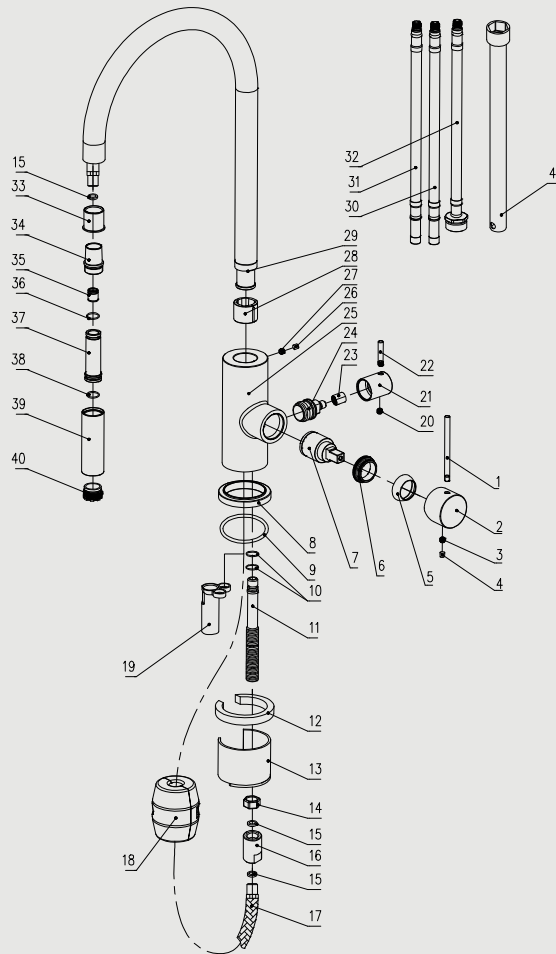

Edition: 2020-04-01

1. 1 Handle bar
2. 2 Handle base
3. 3 inner hex screw
4. 4 Decoration rubber
5. 5 Decoration cover
6. 6 Screw nut
7. 7 Cartridge
8. 8 Base
9. 9 O ring
10. 10 O ring
11. 11 Connector hose
12. 12 Rubber
13. 13 Fixing sheet
14. 14 Nut
15. 15 Plane ring-sealing
16. 16 Connector
17. 17 Flexible hose
18. 18 Weight
19. 19 Splined hub
20. 20 Inner hex screw
21. 21 Handle base
22. 22 Handle bar
23. 23 Drive gear
24. 24 Cartridge
25. 25 Body
26. 26 Decoration rubber
27. 27 Inner hex screw
28. 28 C ring
29. 29 Spout
30. 30 Flexible hose
31. 31 Flexible hose
32. 32 Flexible hose
33. 33 Bushing
34. 34 Pull out connector
35. 35 Check valve
36. 36 O ring
37. 37 Inner hose
38. 38 O ring
39. 39 Nozzle body
40. 40 Aerator
41. 41 Tool