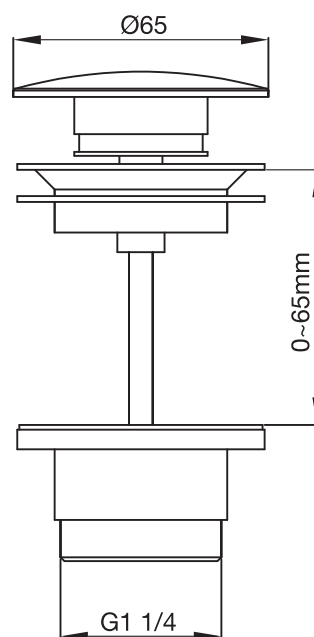

SCANDTAP®
BATHROOM CONCEPTS

Scandtap AB, Olofsdalsvägen 21, 302 41 Halmstad, Sweden
info@scandtap.com, www.scandtap.com

Typgodkännande
nr: 1354 - 1356