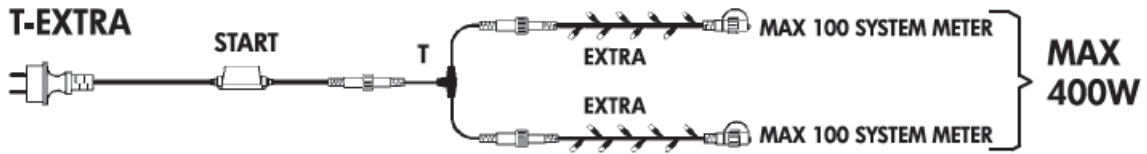

SYSTEM LED™

SYSTEM INFO MAX: 400W / 100 SYSTEM M.

IP44

230 V

LED

50 000 h

= 750 x