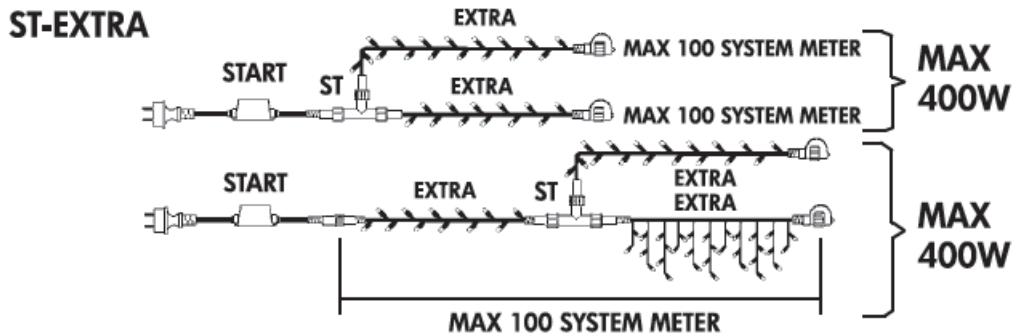

SYSTEM LED™

SYSTEM INFO MAX: 400W / 100 SYSTEM M.

IP44

230 V

LED

50 000 h

= 750 x