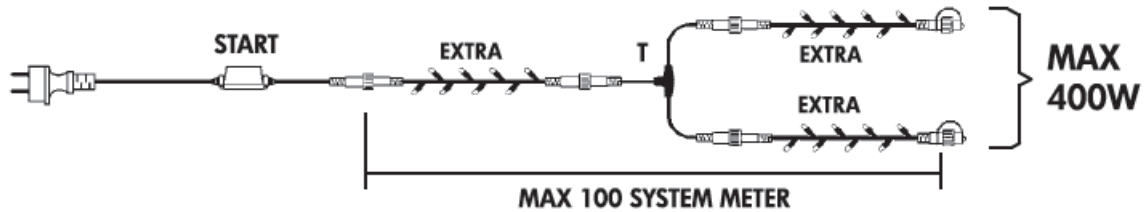

SYSTEM LED™

SYSTEM INFO MAX: 400W / 100 SYSTEM M.

IP44

230 V

LED

50 000 h

= 750 x