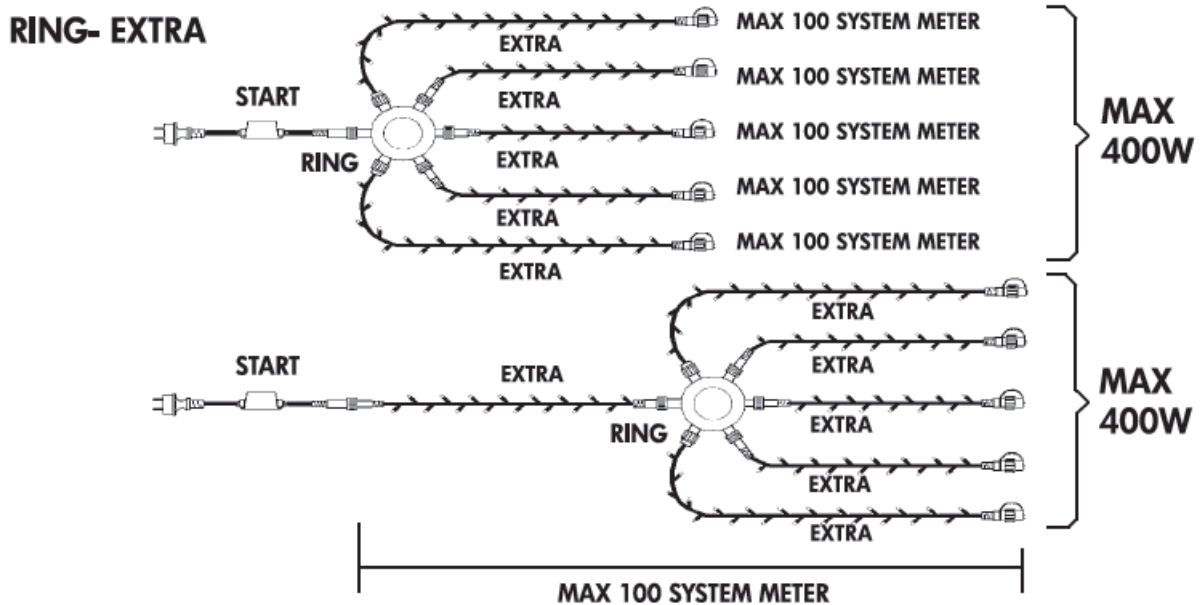

SYSTEM LED™

SYSTEM INFO MAX: 400W / 100 SYSTEM M.

IP44

230 V

LED

50 000 h

= 750 x