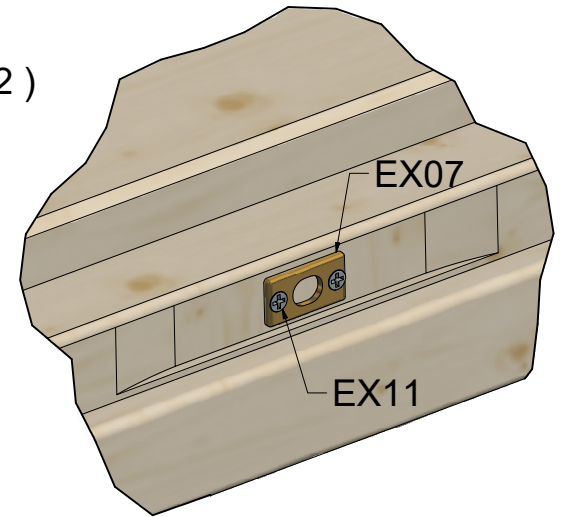

B-B

1

2

3

3

Gotland D 70 mm / 440 x 595 cm

Double Door Frame 58/70mm

Double Door Frame 58/70mm

Double Door Frame 58/70mm

AA (1 : 2)

VIEW43 (1 : 20)

V-V (1 : 4)

W-W (1 : 20)

Y (1 : 4)

Specification Double Door Frame 58/70mm

Nr	Description	Profile	Amount
EX01		 58 X 58/70	1
EX02		 58 X 58/70	1+1
EX03		 15 X 58/70	1
EX04		 28 X 58/70	1
EX05		 18 X 68	2
EX06		 18 X 44	4
EX07			1
EX08	Screws 5,0 x 70 		4
EX09	Screws 4,0 x 50 		2
EX10	Screws 4,0 x 40 		24
EX11	Screws 3,0 x 30 		2