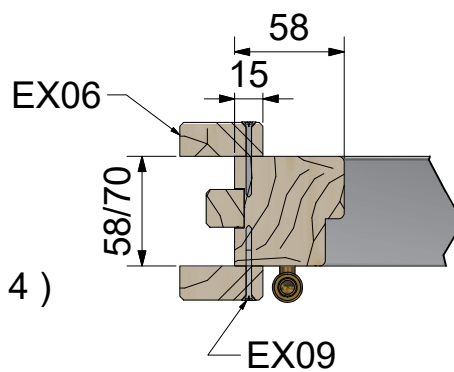

B-B

1

2

3

3

Gotland D 70 mm / 440 x 595 cm

Double Door Frame 58/70mm

Double Door Frame 58/70mm

Double Door Frame 58/70mm

AA (1 : 2)

VIEW43 (1 : 20)

V-V (1 : 4)

W-W (1 : 20)

Y (1 : 4)

Specification Double Door Frame 58/70mm

Nr	Description	Profile	Amount
EX01		 58 X 58/70	1
EX02		 58 X 58/70	1+1
EX03		 15 X 58/70	1
EX04		 28 X 58/70	1
EX05		 18 X 68	2
EX06		 18 X 44	4
EX07			1
EX08	Screws 5,0 x 70 		4
EX09	Screws 4,0 x 50 		2
EX10	Screws 4,0 x 40 		24
EX11	Screws 3,0 x 30 		2