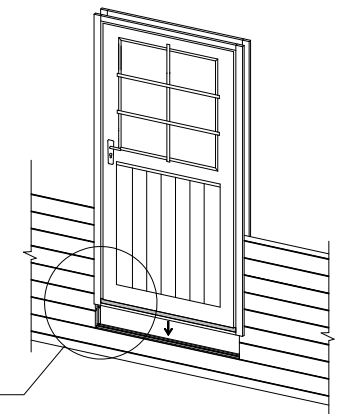

B-B

1

2

3

3

Gotland D 70 mm / 440 x 595 cm

Double Door Frame 58/70mm

Double Door Frame 58/70mm

Double Door Frame 58/70mm

AA (1 : 2)

VIEW43 (1 : 20)

V-V (1 : 4)

W-W (1 : 20)

Y (1 : 4)

Specification Double Door Frame 58/70mm

Nr	Description	Profile	Amount
EX01		 58 X 58/70	1
EX02		 58 X 58/70	1+1
EX03		 15 X 58/70	1
EX04		 28 X 58/70	1
EX05		 18 X 68	2
EX06		 18 X 44	4
EX07			1
EX08	Screws 5,0 x 70 		4
EX09	Screws 4,0 x 50 		2
EX10	Screws 4,0 x 40 		24
EX11	Screws 3,0 x 30 		2