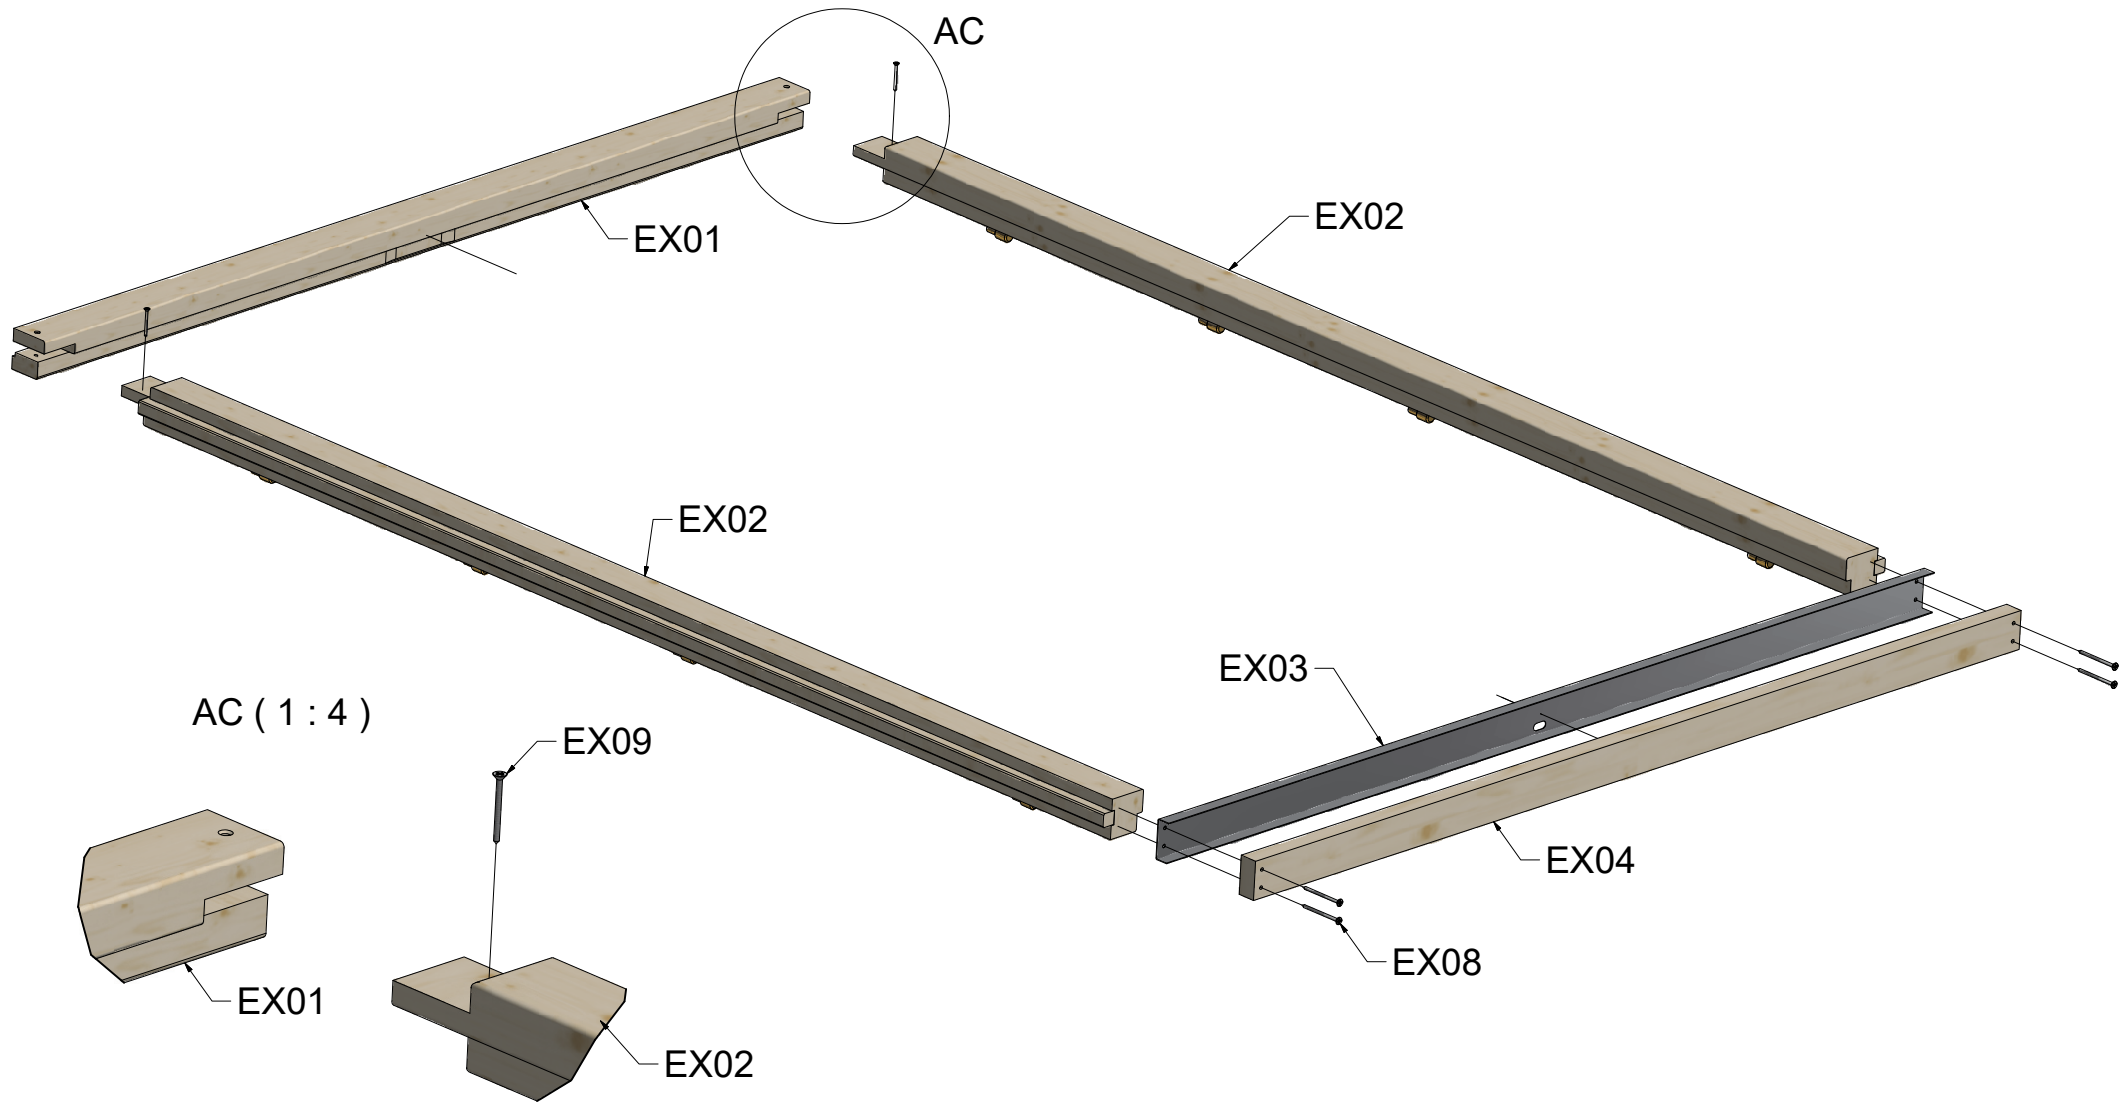

B-B

1

2

3

3

Gotland D 70 mm / 440 x 595 cm

Double Door Frame 58/70mm

Double Door Frame 58/70mm

Double Door Frame 58/70mm

AA (1 : 2)

VIEW43 (1 : 20)

V-V (1 : 4)

W-W (1 : 20)

Y (1 : 4)

Specification Double Door Frame 58/70mm

Nr	Description	Profile	Amount
EX01		 58 X 58/70	1
EX02		 58 X 58/70	1+1
EX03		 15 X 58/70	1
EX04		 28 X 58/70	1
EX05		 18 X 68	2
EX06		 18 X 44	4
EX07			1
EX08	Screws 5,0 x 70 		4
EX09	Screws 4,0 x 50 		2
EX10	Screws 4,0 x 40 		24
EX11	Screws 3,0 x 30 		2