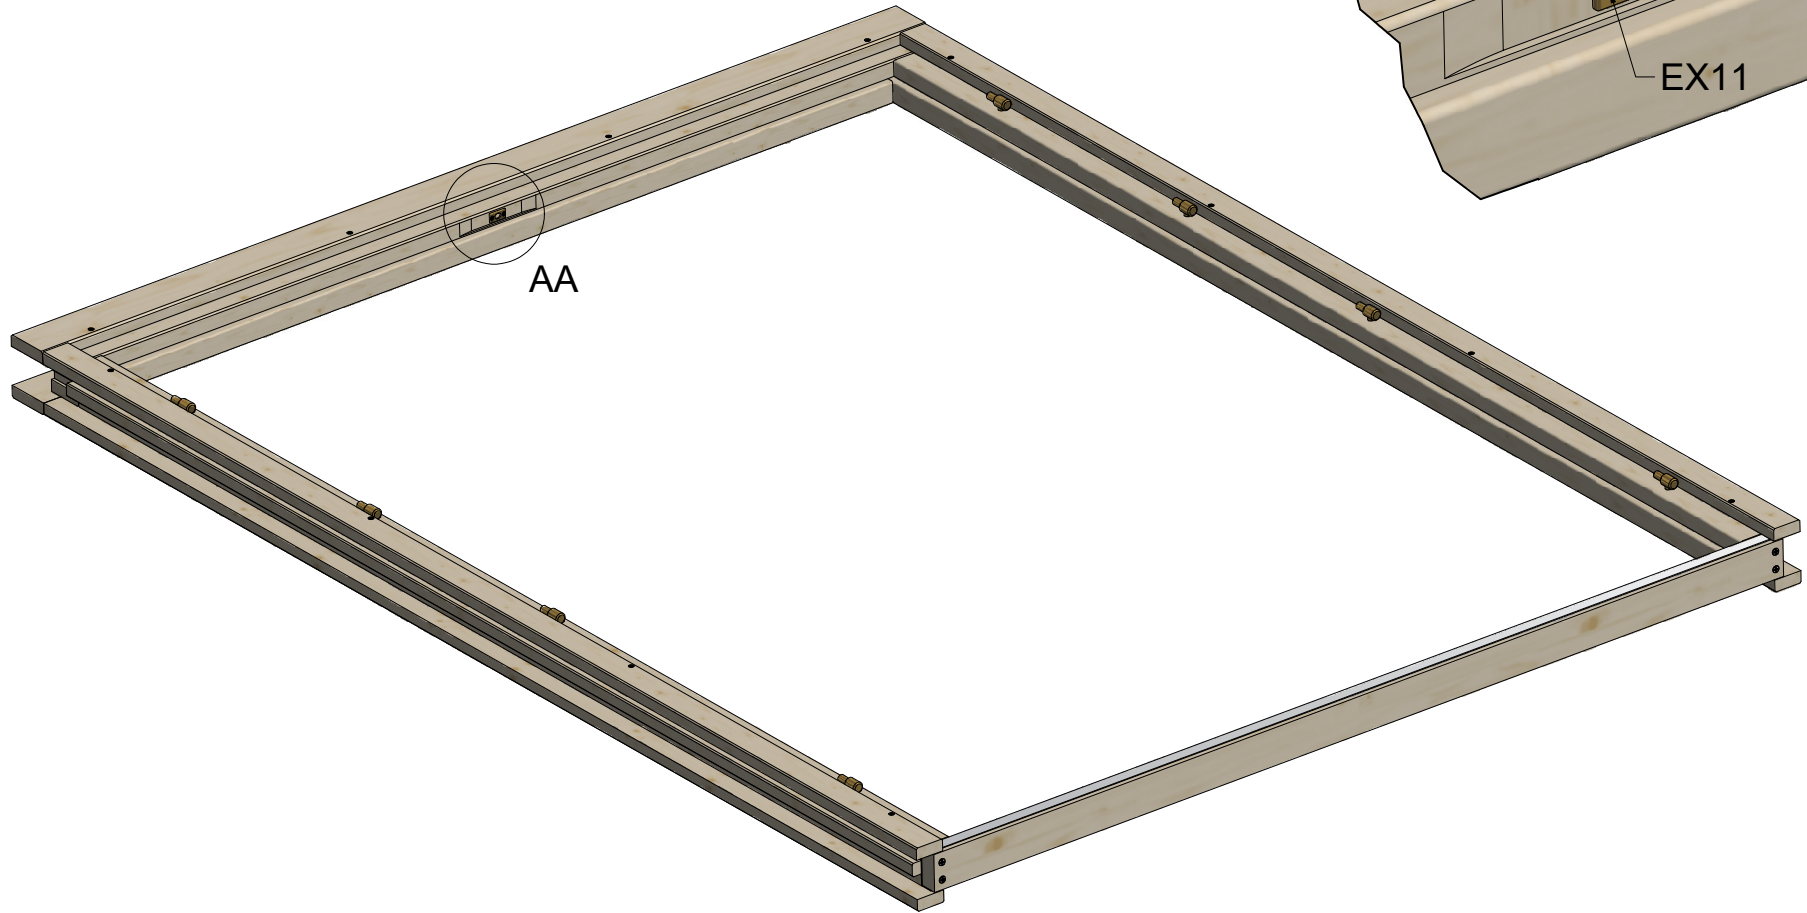

B-B

1

2

3

3

Gotland D 70 mm / 440 x 595 cm

Double Door Frame 58/70mm

Double Door Frame 58/70mm

Double Door Frame 58/70mm

AA (1 : 2)

VIEW43 (1 : 20)

V-V (1 : 4)

W-W (1 : 20)

Y (1 : 4)

Specification Double Door Frame 58/70mm

Nr	Description	Profile	Amount
EX01		 58 X 58/70	1
EX02		 58 X 58/70	1+1
EX03		 15 X 58/70	1
EX04		 28 X 58/70	1
EX05		 18 X 68	2
EX06		 18 X 44	4
EX07			1
EX08	Screws 5,0 x 70 		4
EX09	Screws 4,0 x 50 		2
EX10	Screws 4,0 x 40 		24
EX11	Screws 3,0 x 30 		2