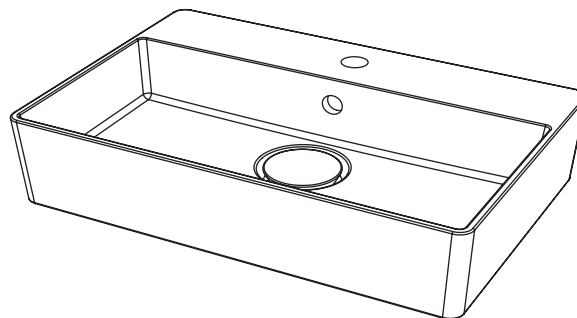

600 mm x 400 mm x 153 mm

SOFT40 RECESSED

400mm x 400mm x 188mm

Height after installation 50 mm

SOFT60 RECESSED

600 mm x 400 mm x 173 mm

Height after installation 50 mm

CUBE COLLECTION

CUBE40 TABLE TOP WASHBASIN

400 mm x 400 mm x 184 mm
Height after installation 150 mm

CUBE60 TABLE TOP WASHBASIN

600 mm x 400 mm x 169 mm
Height after installation 135 mm

CUBE40 WITH A FAUCET

400 mm x 400 mm x 164 mm
Height after installation 150 mm

CUBE60 WITH A FAUCET

600 mm x 400 mm x 149 mm
Height after installation 135 mm

CUBE40 WALL HUNG

400 mm x 400 mm x 164 mm

CUBE60 WALL HUNG

600 mm x 400 mm x 149 mm

CUBE40 RECESSED

400 mm x 400 mm x 184 mm
Height after installation 50 mm

CUBE60 RECESSED

600 mm x 400 mm x 169 mm
Height after installation 50 mm

CONTENT

SOFT40 Table top washbasin
SOFT60 Table top washbasin

CUBE40 Table top washbasin
CUBE60 Table top washbasin

 10 - 11

x1

x2