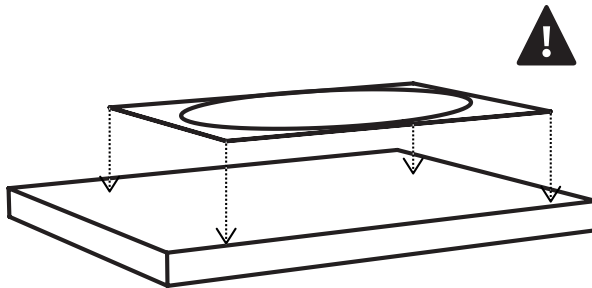

14 - 15

x1

INSTALLATION

SOFT40 Table top washbasin
SOFT60 Table top washbasin
SOFT40 With a faucet
SOFT60 With a faucet

CUBE40 Table top washbasin
CUBE60 Table top washbasin
CUBE40 With a faucet
CUBE60 With a faucet

1.

2.

Use the template, in the package, to help you with the right installation dimensions when cutting into your table top. Please note that the installation requires a water trap and a separate drainpipe depending on the site.