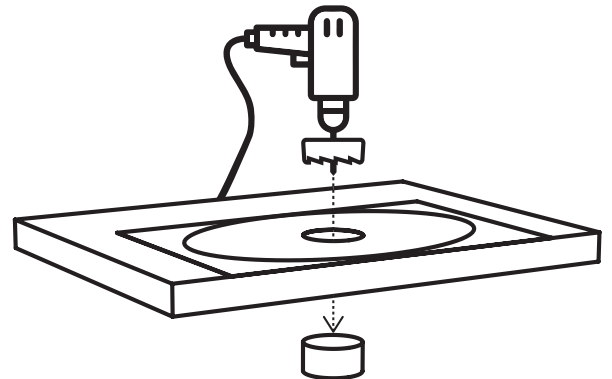

14 - 15

x1

INSTALLATION

SOFT40 Table top washbasin
SOFT60 Table top washbasin
SOFT40 With a faucet
SOFT60 With a faucet

CUBE40 Table top washbasin
CUBE60 Table top washbasin
CUBE40 With a faucet
CUBE60 With a faucet

1.

2.

Use the template, in the package, to help you with the right installation dimensions when cutting into your table top. Please note that the installation requires a water trap and a separate drainpipe depending on the site.