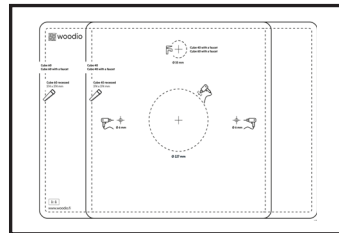

1.

2.

Use the template, in the package, to help you with the right installation dimensions when cutting into your table top. Please note that the installation requires a water trap and a separate drainpipe depending on the site.

3.

4.

5.

INSTALLATION

SOFT40 Wall hung
SOFT60 Wall hung
CUBE40 Wall hung
CUBE60 Wall hung

1.

2.

 Please note that screws for wall mounting are not included. Different types of fasteners are required for different types of wall materials.

Distribute screws evenly.

Sink level is 23 mm higher than the wall piece.

3.

 Please note that the installation requires a water trap and a separate drainpipe depending on the site.

INSTALLATION

SOFT40 Recessed
SOFT60 Recessed
CUBE40 Recessed
CUBE60 Recessed