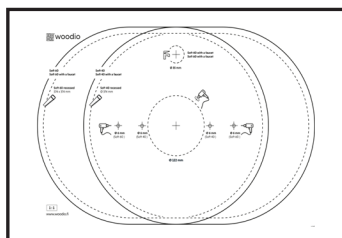

SOFT40 Wall hung
SOFT60 Wall hung

CUBE40 Wall hung
CUBE60 Wall hung

12 - 13

x1

x2

SOFT40 Recessed
SOFT60 Recessed

CUBE40 Recessed
CUBE60 Recessed

14 - 15

x1