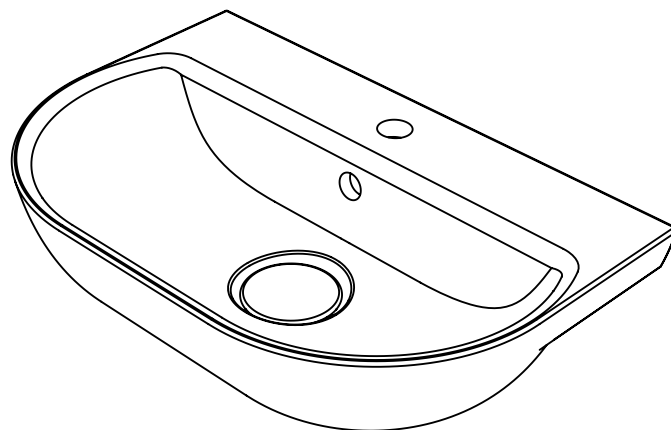

CUSTOMER CARE

*woodio@woodio.fi
+358 50 478 2944*

SOFT COLLECTION

SOFT40 TABLE TOP WASHBASIN

400 mm x 400 mm x 188 mm
Height after installation 150 mm

SOFT60 TABLE TOP WASHBASIN

600 mm x 400 mm x 173 mm
Height after installation 135 mm

SOFT40 WITH A FAUCET

400 mm x 400 mm x 166 mm
Height after installation 150 mm

SOFT60 WITH A FAUCET

600 mm x 400 mm x 153 mm
Height after installation 135 mm

SOFT40 WALL HUNG

400 mm x 400 mm x 166 mm

SOFT60 WALL HUNG

600 mm x 400 mm x 153 mm

SOFT40 RECESSED

400mm x 400mm x 188mm

Height after installation 50 mm

SOFT60 RECESSED

600 mm x 400 mm x 173 mm

Height after installation 50 mm

CUBE COLLECTION

CUBE40 TABLE TOP WASHBASIN

400 mm x 400 mm x 184 mm
Height after installation 150 mm

CUBE60 TABLE TOP WASHBASIN

600 mm x 400 mm x 169 mm
Height after installation 135 mm

CUBE40 WITH A FAUCET

400 mm x 400 mm x 164 mm
Height after installation 150 mm