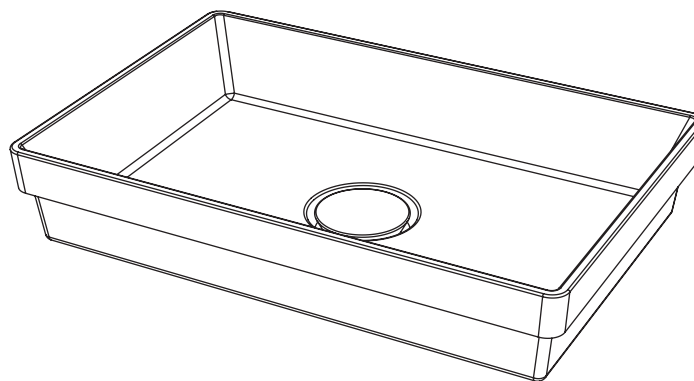

CUBE40 TABLE TOP WASHBASIN

400 mm x 400 mm x 184 mm
Height after installation 150 mm

CUBE60 TABLE TOP WASHBASIN

600 mm x 400 mm x 169 mm
Height after installation 135 mm

CUBE40 WITH A FAUCET

400 mm x 400 mm x 164 mm
Height after installation 150 mm

CUBE60 WITH A FAUCET

600 mm x 400 mm x 149 mm
Height after installation 135 mm

CUBE40 WALL HUNG

400 mm x 400 mm x 164 mm

CUBE60 WALL HUNG

600 mm x 400 mm x 149 mm

CUBE40 RECESSED

400 mm x 400 mm x 184 mm
Height after installation 50 mm

CUBE60 RECESSED

600 mm x 400 mm x 169 mm
Height after installation 50 mm

CONTENT

SOFT40 Table top washbasin
SOFT60 Table top washbasin

CUBE40 Table top washbasin
CUBE60 Table top washbasin

 10 - 11

x1

x2