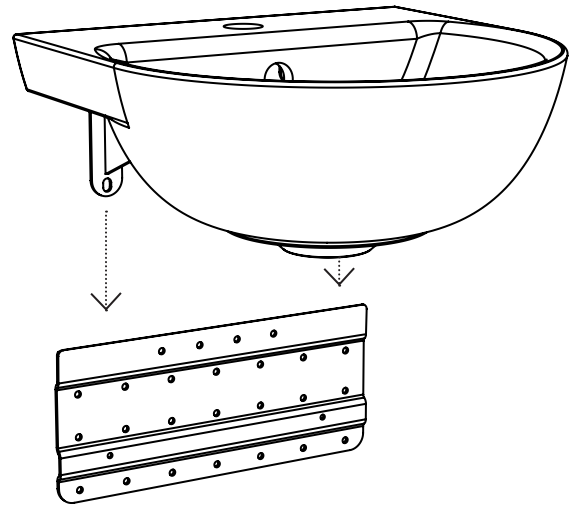

1.

2.

Use the template, in the package, to help you with the right installation dimensions when cutting into your table top. Please note that the installation requires a water trap and a separate drainpipe depending on the site.

3.

4.

5.

INSTALLATION

SOFT40 Wall hung
SOFT60 Wall hung
CUBE40 Wall hung
CUBE60 Wall hung

1.

2.

 Please note that screws for wall mounting are not included. Different types of fasteners are required for different types of wall materials.

Distribute screws evenly.

Sink level is 23 mm higher than the wall piece.

3.

 Please note that the installation requires a water trap and a separate drainpipe depending on the site.

INSTALLATION

SOFT40 Recessed
SOFT60 Recessed
CUBE40 Recessed
CUBE60 Recessed