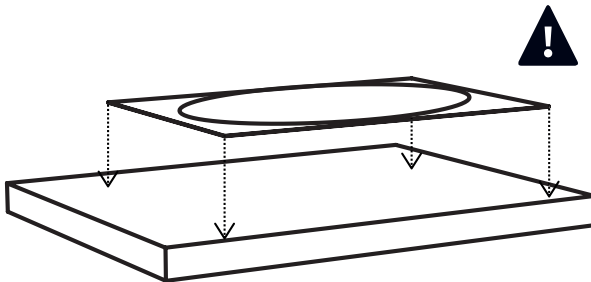

1.

2.

Use the template, in the package, to help you with the right installation dimensions when cutting into your table top. Please note that the installation requires a water trap and a separate drainpipe depending on the site.

Distribute screws evenly.

Sink level is 23 mm higher than the wall piece.

3.

 Please note that the installation requires a water trap and a separate drainpipe depending on the site.

INSTALLATION

SOFT40 Recessed
SOFT60 Recessed
CUBE40 Recessed
CUBE60 Recessed