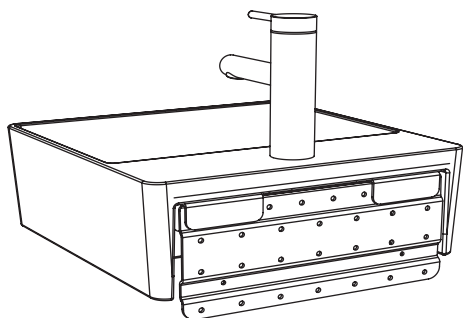

CUBE40 TABLE TOP WASHBASIN

400 mm x 400 mm x 184 mm
Height after installation 150 mm

CUBE60 TABLE TOP WASHBASIN

600 mm x 400 mm x 169 mm
Height after installation 135 mm

CUBE40 WITH A FAUCET

400 mm x 400 mm x 164 mm
Height after installation 150 mm

CUBE60 WITH A FAUCET

600 mm x 400 mm x 149 mm
Height after installation 135 mm

CUBE40 WALL HUNG

400 mm x 400 mm x 164 mm

CUBE60 WALL HUNG

600 mm x 400 mm x 149 mm

CUBE40 RECESSED

400 mm x 400 mm x 184 mm
Height after installation 50 mm