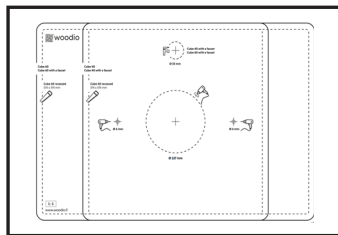

14 - 15

x1

INSTALLATION

SOFT40 Table top washbasin
SOFT60 Table top washbasin
SOFT40 With a faucet
SOFT60 With a faucet

CUBE40 Table top washbasin
CUBE60 Table top washbasin
CUBE40 With a faucet
CUBE60 With a faucet

1.

2.

Use the template, in the package, to help you with the right installation dimensions when cutting into your table top. Please note that the installation requires a water trap and a separate drainpipe depending on the site.