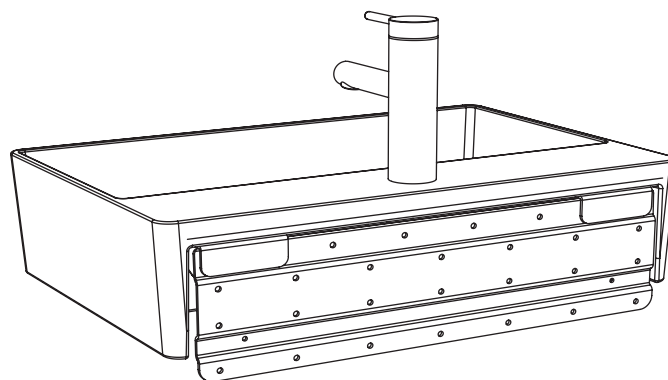

CUBE40 TABLE TOP WASHBASIN

400 mm x 400 mm x 184 mm
Height after installation 150 mm

CUBE60 TABLE TOP WASHBASIN

600 mm x 400 mm x 169 mm
Height after installation 135 mm

CUBE40 WITH A FAUCET

400 mm x 400 mm x 164 mm
Height after installation 150 mm

CUBE60 WITH A FAUCET

600 mm x 400 mm x 149 mm
Height after installation 135 mm

CUBE40 WALL HUNG

400 mm x 400 mm x 164 mm

CUBE60 WALL HUNG

600 mm x 400 mm x 149 mm

CUBE40 RECESSED

400 mm x 400 mm x 184 mm
Height after installation 50 mm