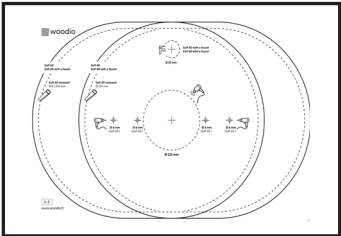

CUBE60 WITH A FAUCET

600 mm x 400 mm x 149 mm
Height after installation 135 mm

CUBE40 WALL HUNG

400 mm x 400 mm x 164 mm

CUBE60 WALL HUNG

600 mm x 400 mm x 149 mm

CUBE40 RECESSED

400 mm x 400 mm x 184 mm
Height after installation 50 mm

CUBE60 RECESSED

600 mm x 400 mm x 169 mm
Height after installation 50 mm

CONTENT

SOFT40 Table top washbasin
SOFT60 Table top washbasin

CUBE40 Table top washbasin
CUBE60 Table top washbasin

 10 - 11

x1

x2

x2

x2

SOFT40 With a faucet
SOFT60 With a faucet

CUBE40 With a faucet
CUBE60 With a faucet

 10 - 11

x1

x2

x2