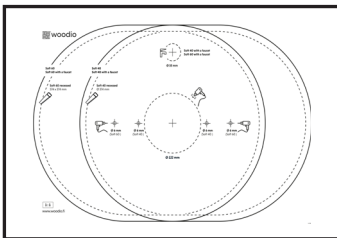

1.

2.

Use the template, in the package, to help you with the right installation dimensions when cutting into your table top. Please note that the installation requires a water trap and a separate drainpipe depending on the site.

Distribute screws evenly.

Sink level is 23 mm higher than the wall piece.

3.

 Please note that the installation requires a water trap and a separate drainpipe depending on the site.

INSTALLATION

SOFT40 Recessed
SOFT60 Recessed
CUBE40 Recessed
CUBE60 Recessed