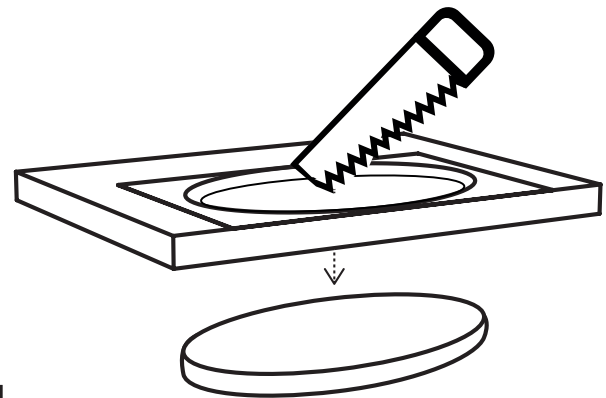

1.

2.

Use the template, in the package, to help you with the right installation dimensions when cutting into your table top. Please note that the installation requires a water trap and a separate drainpipe depending on the site.

3.

4.

5.

INSTALLATION

SOFT40 Wall hung
SOFT60 Wall hung
CUBE40 Wall hung
CUBE60 Wall hung

1.

2.

 Please note that screws for wall mounting are not included. Different types of fasteners are required for different types of wall materials.

Distribute screws evenly.

Sink level is 23 mm higher than the wall piece.

3.

 Please note that the installation requires a water trap and a separate drainpipe depending on the site.

INSTALLATION

SOFT40 Recessed
SOFT60 Recessed
CUBE40 Recessed
CUBE60 Recessed