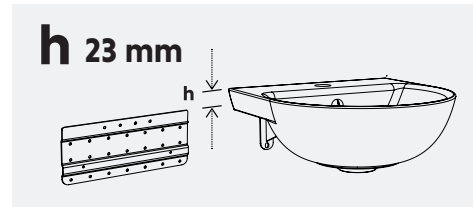

1.

2.

Use the template, in the package, to help you with the right installation dimensions when cutting into your table top. Please note that the installation requires a water trap and a separate drainpipe depending on the site.

3.

4.

5.

INSTALLATION

SOFT40 Wall hung
SOFT60 Wall hung
CUBE40 Wall hung
CUBE60 Wall hung

1.

2.

 Please note that screws for wall mounting are not included. Different types of fasteners are required for different types of wall materials.

Distribute screws evenly.

Sink level is 23 mm higher than the wall piece.

3.

 Please note that the installation requires a water trap and a separate drainpipe depending on the site.

INSTALLATION

SOFT40 Recessed
SOFT60 Recessed
CUBE40 Recessed
CUBE60 Recessed