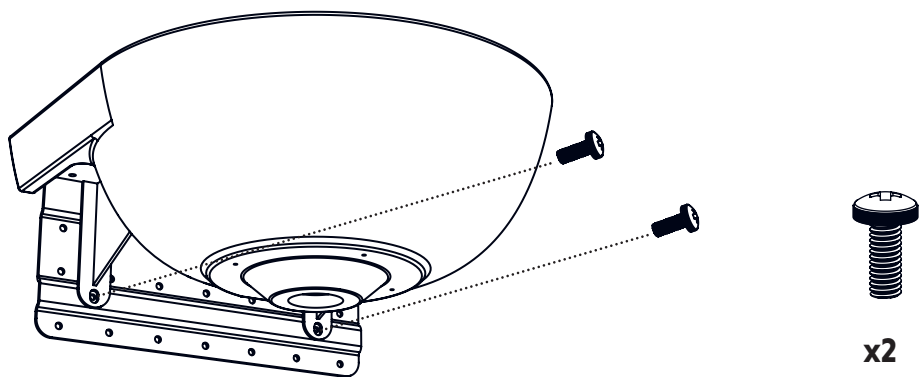

1.

2.

Use the template, in the package, to help you with the right installation dimensions when cutting into your table top. Please note that the installation requires a water trap and a separate drainpipe depending on the site.

3.

4.

5.

INSTALLATION

SOFT40 Wall hung
SOFT60 Wall hung
CUBE40 Wall hung
CUBE60 Wall hung

1.

2.

 Please note that screws for wall mounting are not included. Different types of fasteners are required for different types of wall materials.

Distribute screws evenly.

Sink level is 23 mm higher than the wall piece.

3.

 Please note that the installation requires a water trap and a separate drainpipe depending on the site.

INSTALLATION

SOFT40 Recessed
SOFT60 Recessed
CUBE40 Recessed
CUBE60 Recessed