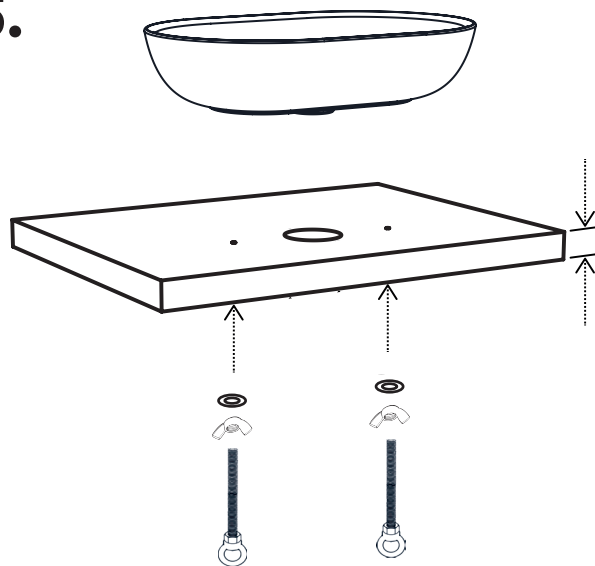

14 - 15

x1

INSTALLATION

SOFT40 Table top washbasin
SOFT60 Table top washbasin
SOFT40 With a faucet
SOFT60 With a faucet

CUBE40 Table top washbasin
CUBE60 Table top washbasin
CUBE40 With a faucet
CUBE60 With a faucet

1.

2.

Use the template, in the package, to help you with the right installation dimensions when cutting into your table top. Please note that the installation requires a water trap and a separate drainpipe depending on the site.

3.

4.

5.

INSTALLATION

SOFT40 Wall hung
SOFT60 Wall hung
CUBE40 Wall hung
CUBE60 Wall hung

1.

2.

 Please note that screws for wall mounting are not included. Different types of fasteners are required for different types of wall materials.

Distribute screws evenly.

Sink level is 23 mm higher than the wall piece.

3.

 Please note that the installation requires a water trap and a separate drainpipe depending on the site.

INSTALLATION

SOFT40 Recessed
SOFT60 Recessed
CUBE40 Recessed
CUBE60 Recessed