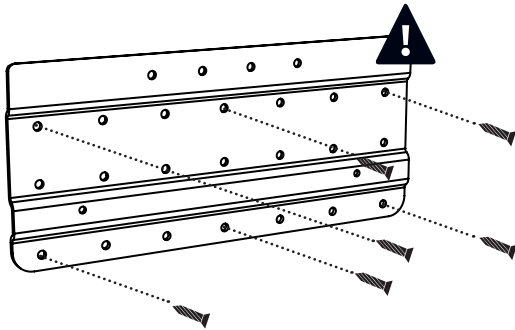

1.

2.

Use the template, in the package, to help you with the right installation dimensions when cutting into your table top. Please note that the installation requires a water trap and a separate drainpipe depending on the site.

3.

4.

5.

INSTALLATION

SOFT40 Wall hung
SOFT60 Wall hung
CUBE40 Wall hung
CUBE60 Wall hung

1.

2.

 Please note that screws for wall mounting are not included. Different types of fasteners are required for different types of wall materials.

Distribute screws evenly.

Sink level is 23 mm higher than the wall piece.

3.

 Please note that the installation requires a water trap and a separate drainpipe depending on the site.

INSTALLATION

SOFT40 Recessed
SOFT60 Recessed
CUBE40 Recessed
CUBE60 Recessed