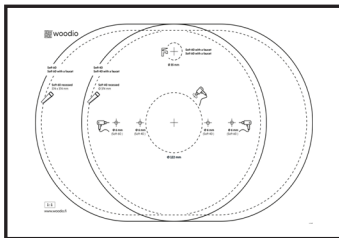

14 - 15

x1

INSTALLATION

SOFT40 Table top washbasin
SOFT60 Table top washbasin
SOFT40 With a faucet
SOFT60 With a faucet

CUBE40 Table top washbasin
CUBE60 Table top washbasin
CUBE40 With a faucet
CUBE60 With a faucet

1.

2.

Use the template, in the package, to help you with the right installation dimensions when cutting into your table top. Please note that the installation requires a water trap and a separate drainpipe depending on the site.